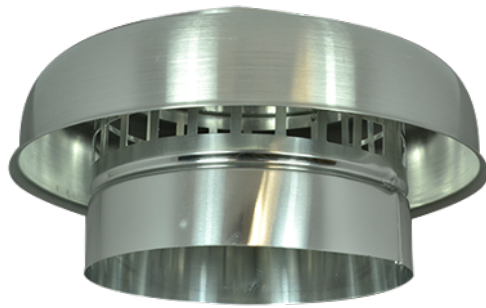

Rangehood Ducting - Galvabond Rood Cowl (200mm)

Specifications

PRODUCT PROFILE

Domestic warranty details (yrs)	2
---------------------------------	---

Product Relates to	Cooktop
--------------------	---------