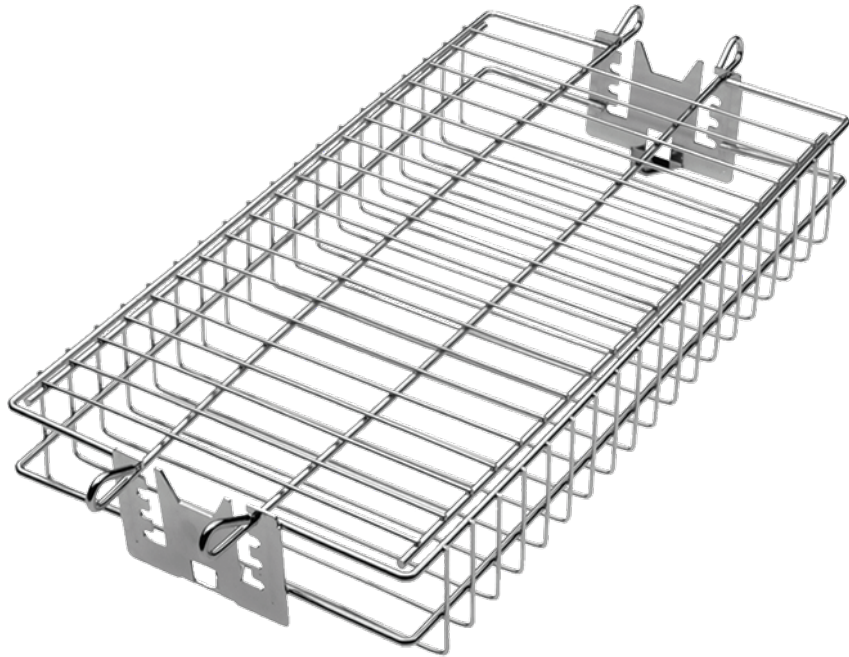

Rotisserie Spit Basket

Specifications

ACCESSORIES

PRODUCT PROFILE

Product Relates to BBQ

BEEFEATER FILTER TYPE

BeefEater Filter Type Cookware and Utensils

Terms and Conditions