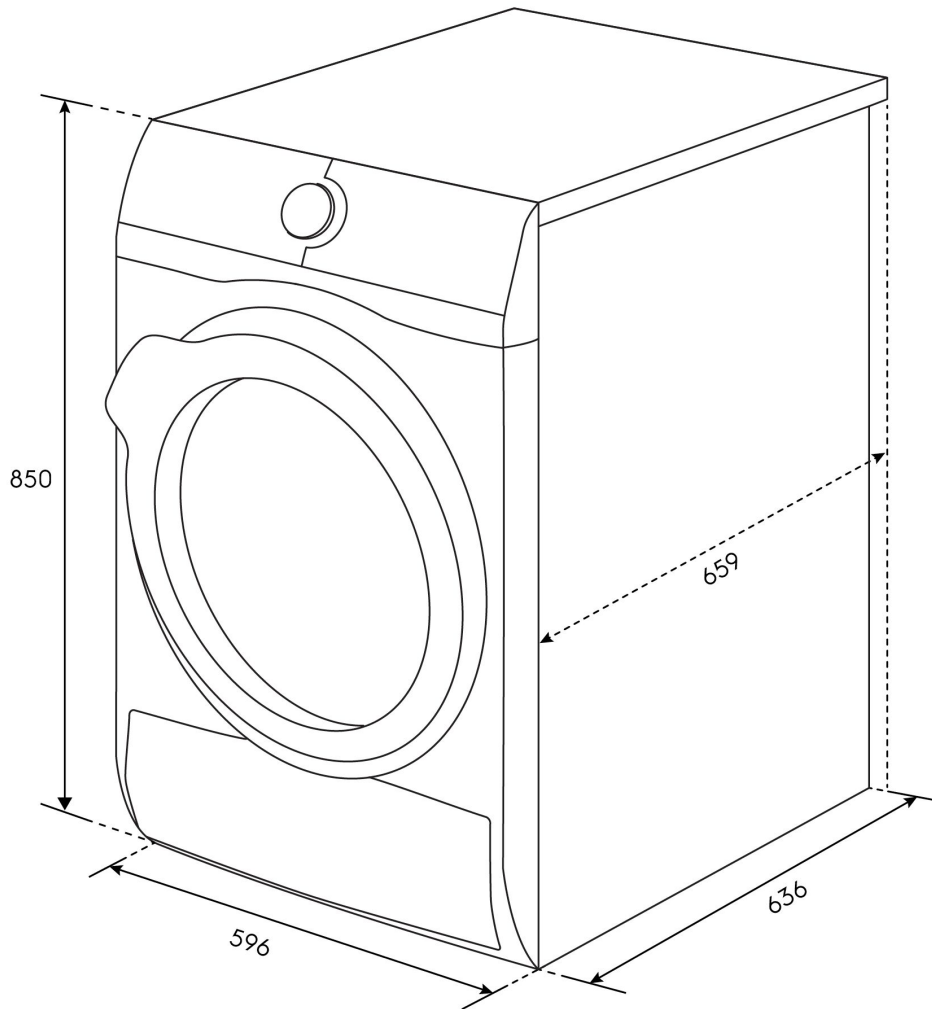

Dimensions

Model:
EDH812R7WC

© 2025 Electrolux S.E.A PTE. LTD. ELX_IM_Diag_EDH812R7WC_Jan25