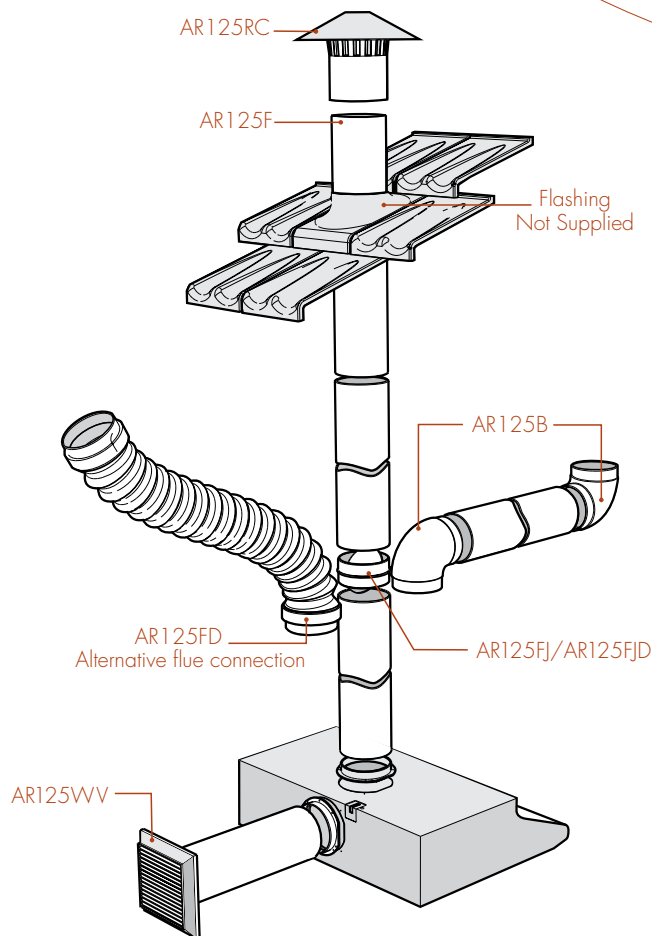

## chef fixed rangehoods

models: RFD602W, RFD602S, RFD902W, RFD902S

### fixed rangehood ducting accessories

part numbers	description
AR125RC	roof cowl
AR125B	90° bend
AR125F	flue 1200mm long
AR125FD	flexible duct – 1 metre long when expanded
AR125WV	wall vent kit
AR125FJ	flue joiner without damper
AR125FJD	flue joiner with damper
ARCFD (not illustrated)	replacement carbon filters