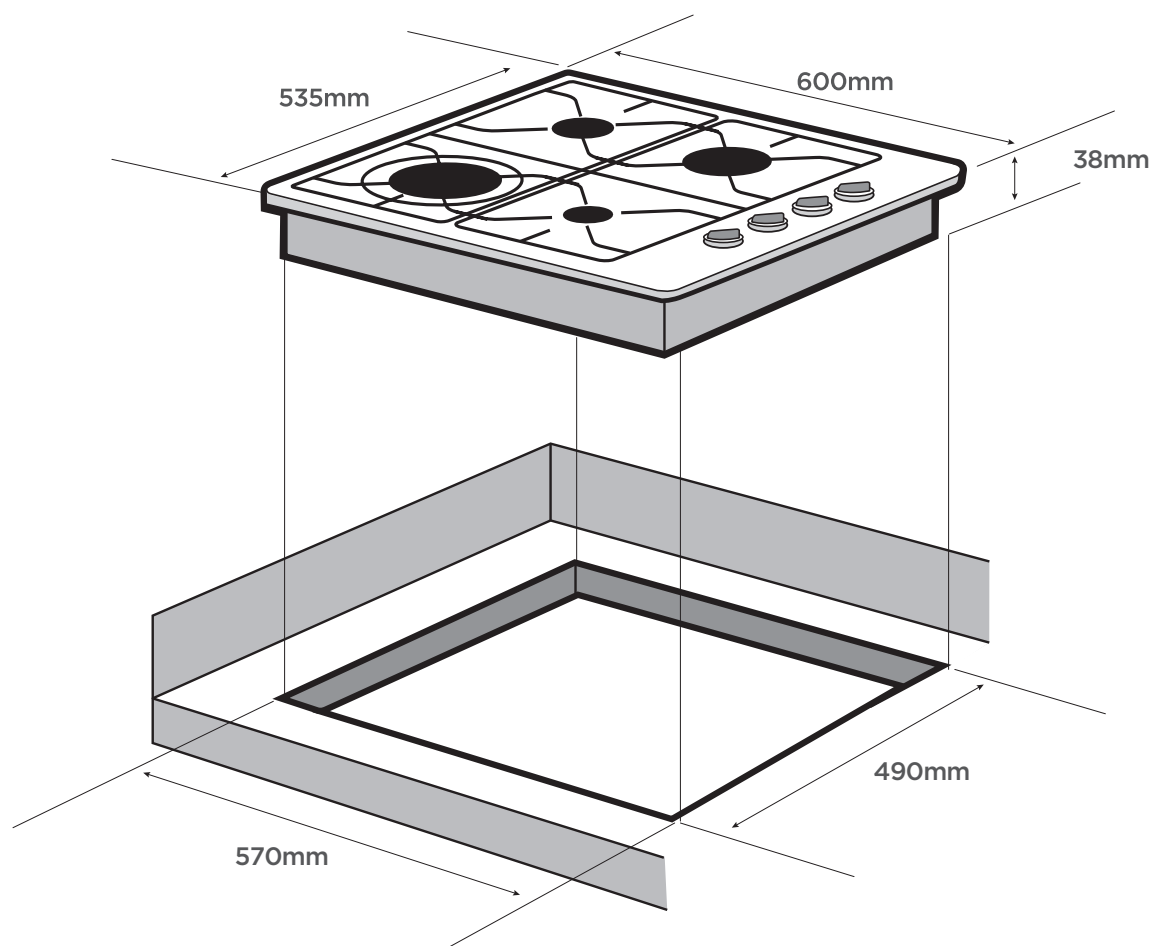

Dimensions

WHG640SB/WB

4 BURNER 60CM GAS COOKTOP WITH FLAME FAILURE

**Cooktop dimension
(W x D x H*) mm**

600 x 535 x 38*

*Height is distance from the top of the kitchen bench to the bottom of the cooktop.

**Cutout dimension
(W x D) mm**

570 x 490

For more information on all Westinghouse appliances, or for dimension and installation information, call into your retailer, phone or email our customer care team or visit our website:

phone: 1300 363 640
fax: 1800 350 067
email: customercare@electrolux.com.au
web: westinghouse.com.au