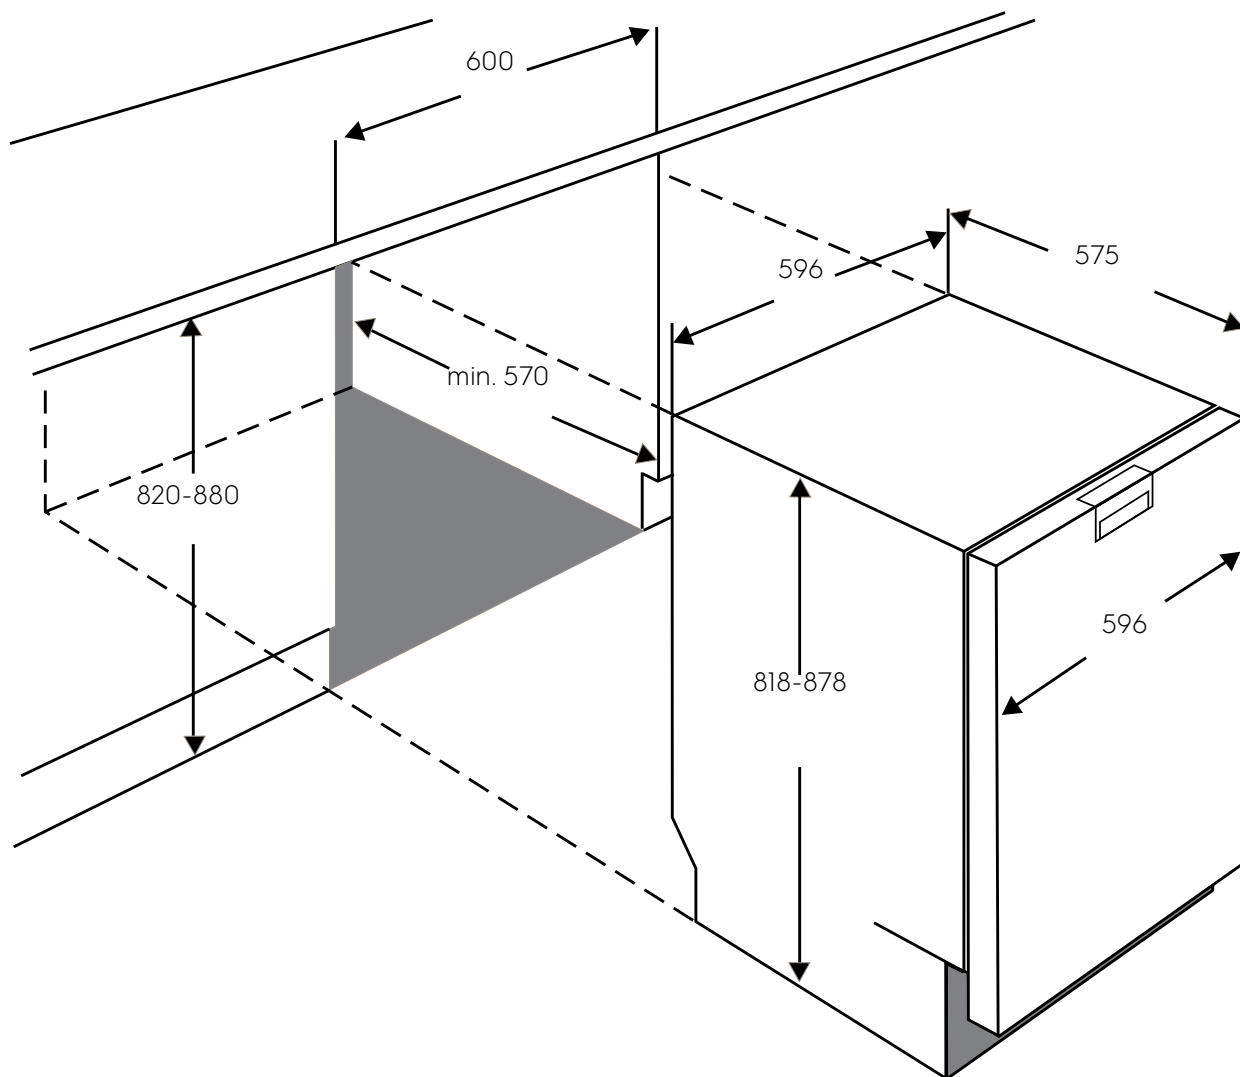

Dimension Guide

Built-Under Dishwasher

Models:

ESF8735ROX

ESF8735RKK

Please note! Dimensions to be used as a guide only. All customers MUST refer to the user manual supplied with the product for detailed installation instructions.