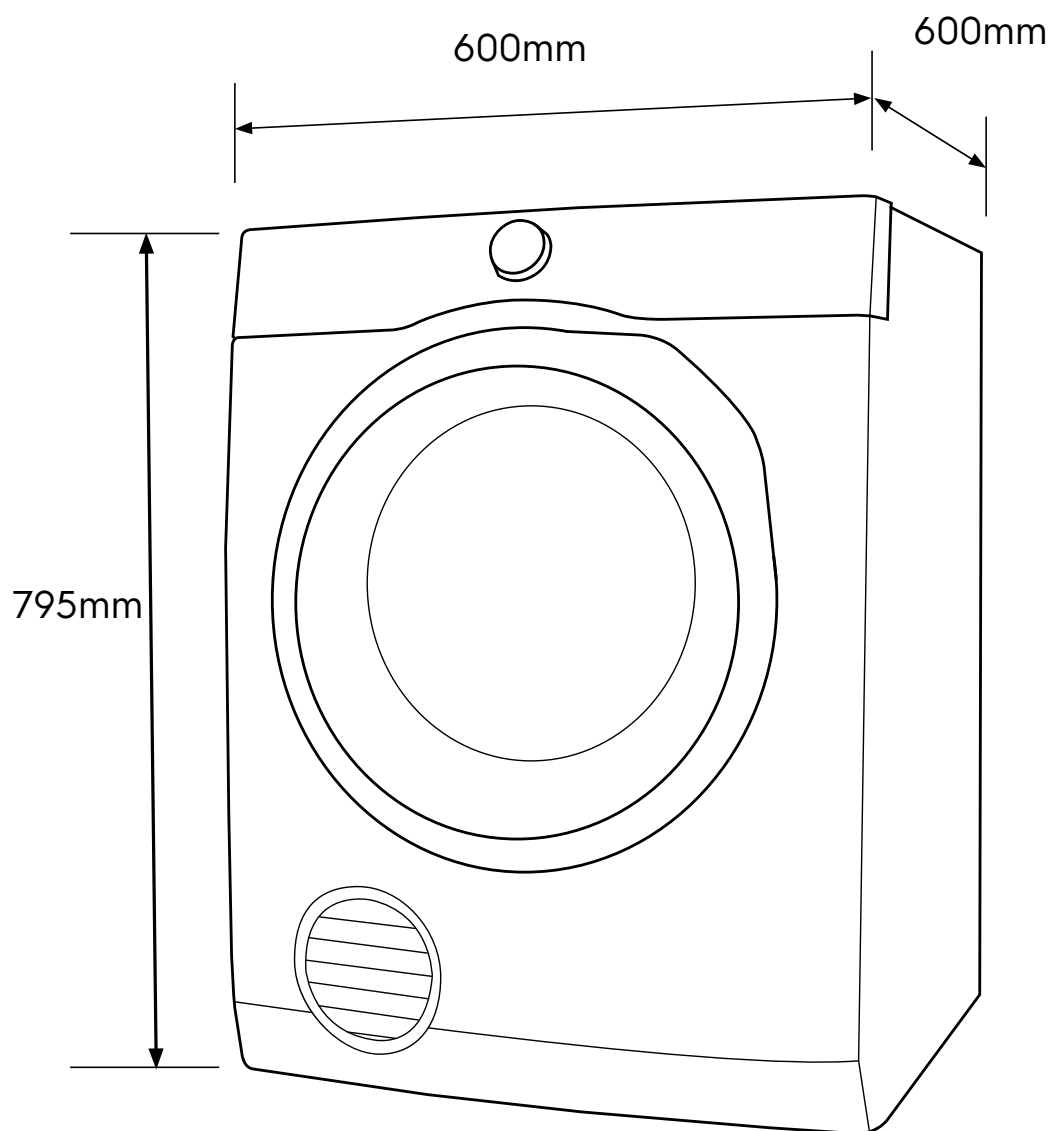

Dimension Guide

Vented dryer

Model:

EDV705HQWA

**IMPORTANT**

This is a guide of product dimensions only. For complete installation instructions, refer to the manual provided with product.

© 2019 Electrolux Home Products Pty Ltd. EDIM_EDV705HQWA_Jan19