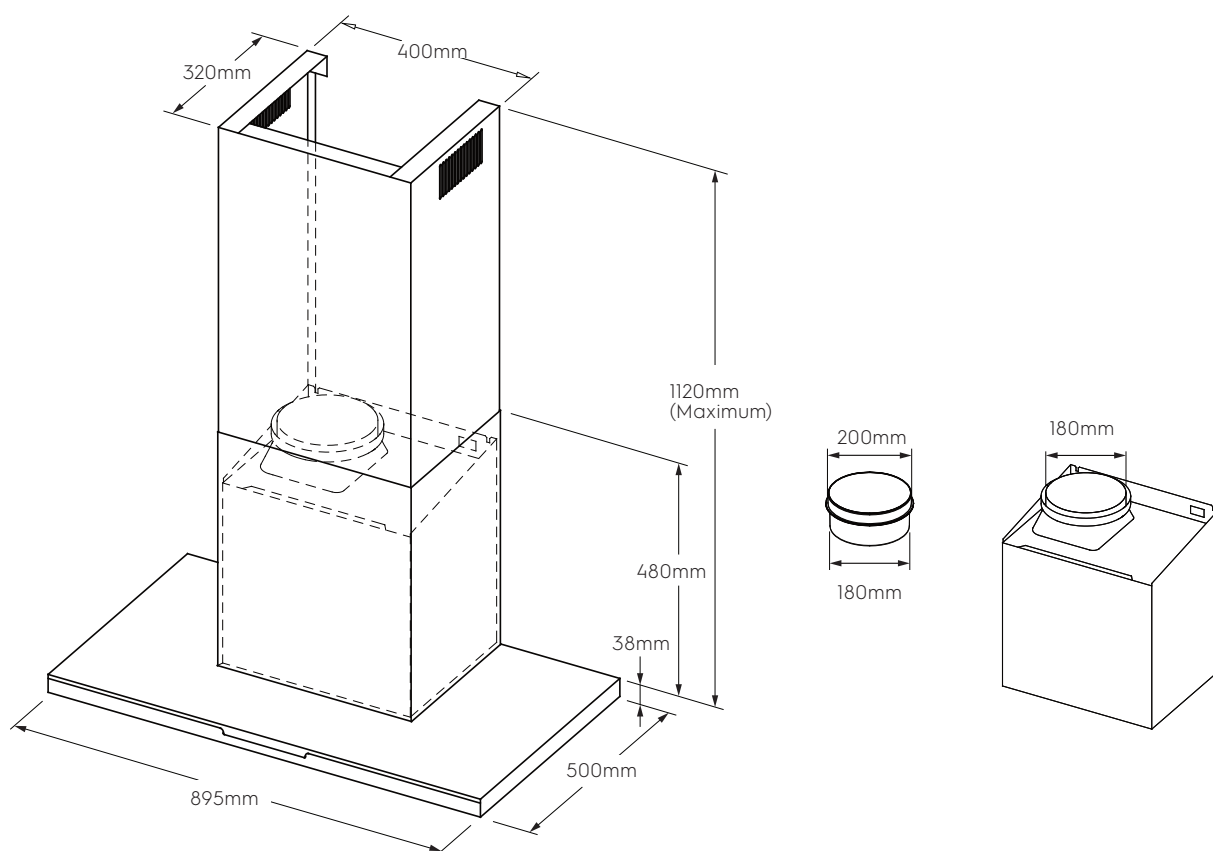

# Dimension Guide

## Rangehoods / Canopy

**Model:**  
ERC926BA

Dimensions			
	width	height	depth
Duct diameter (mm)	200		
Product (mm)	895	38 (fascia)	500

\*Unless specified in rangehood installation details.

**Please note!** Dimensions to be used as a guide only. All customers MUST refer to the user manual supplied with the product for detailed installation instructions.