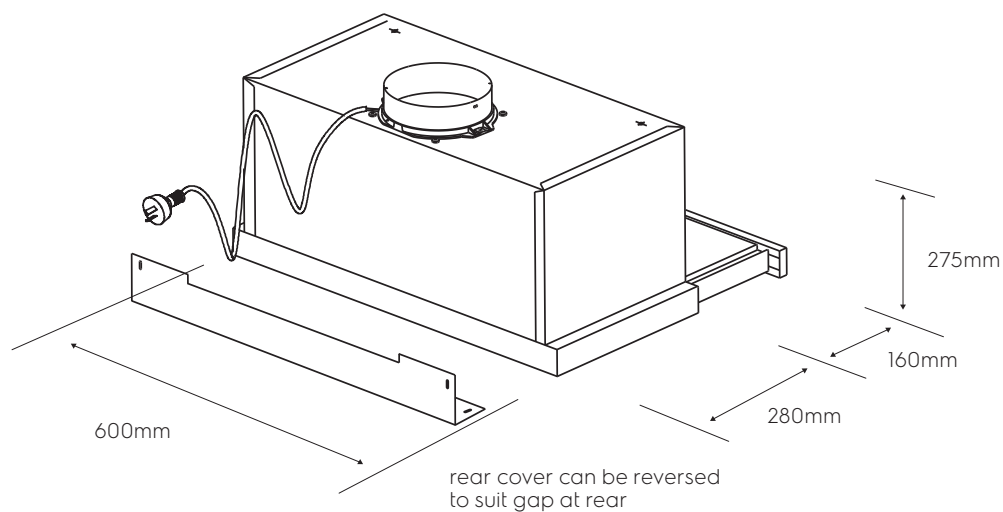

Dimension Guide

Rangehoods / Slide out

Model:
ERR627SA

Dimensions			
	width	height	depth
Duct diameter (mm)	150		
Product (mm)	600	275	280

*Unless specified in rangehood installation details.

Please note! Dimensions to be used as a guide only. All customers MUST refer to the user manual supplied with the product for detailed installation instructions.