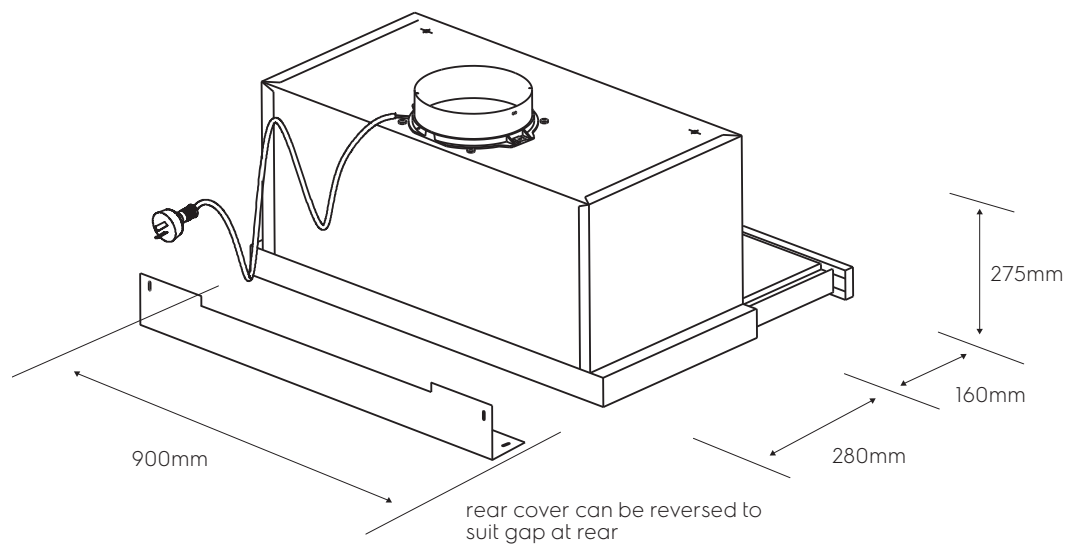

Dimension Guide

Rangehoods / Slide out

Model:
ERR927SA

Dimensions

	width	height	depth
Duct diameter (mm)	150		
Product (mm)	900	275	280

*Unless specified in rangehood installation details.

Please note! Dimensions to be used as a guide only. All customers MUST refer to the user manual supplied with the product for detailed installation instructions.