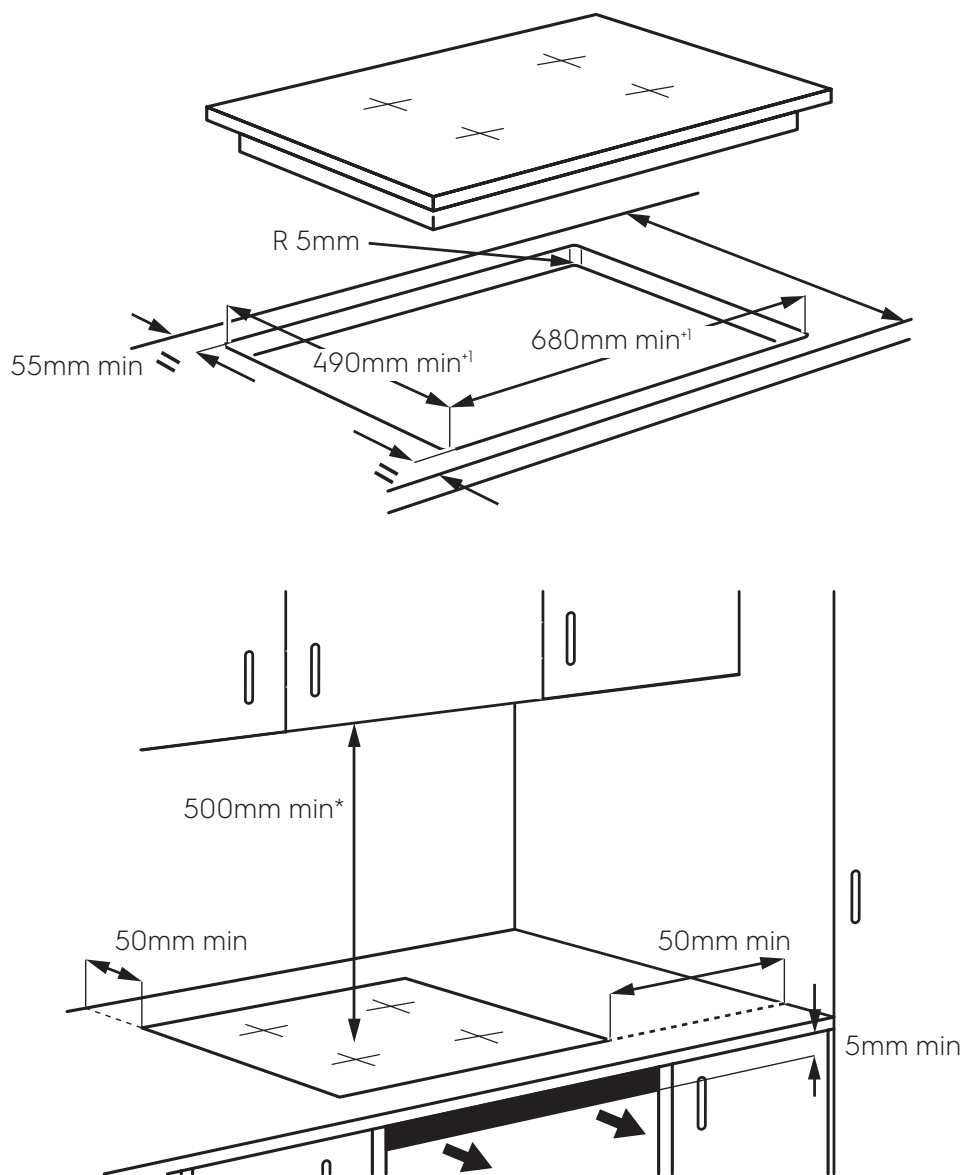

Dimension Guide

Induction Cooktops / 70cm

Model:
EH1745BD

Dimensions			
	width	height	depth
Cut-out (mm)	680		490
Product (mm)	710	55	520

*Unless otherwise specified in rangehood installation details.

Please note! Dimensions to be used as a guide only. All customers MUST refer to the user manual supplied with the product for detailed installation instructions.