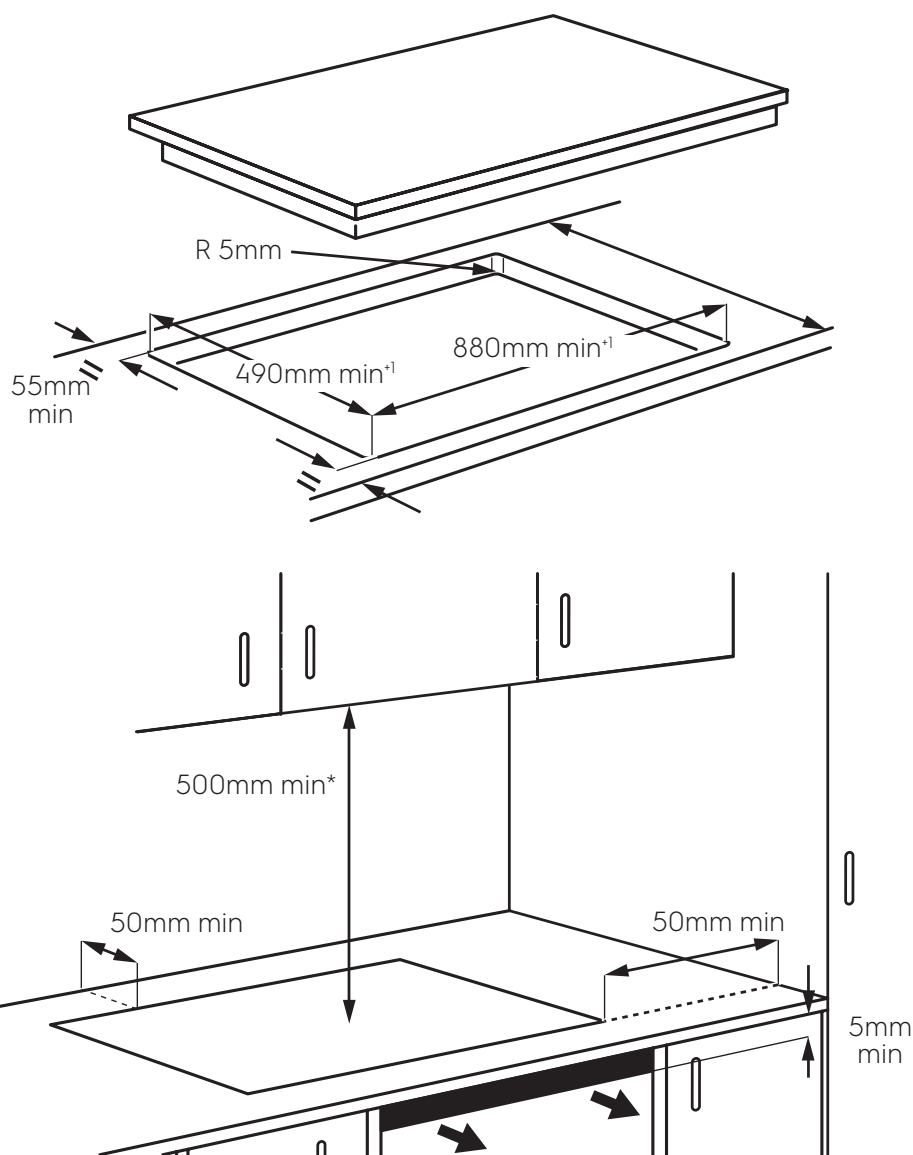

Dimension Guide

Induction Cooktops / 90cm

Models:

EHI997BD

EHI955BD

Dimensions

	width	height	depth
Cut-out (mm)	880		490
Product (mm)	910	55	520

*Unless otherwise specified in rangehood installation details.

Please note! Dimensions to be used as a guide only. All customers MUST refer to the user manual supplied with the product for detailed installation instructions.

© 2019 Electrolux Home Products Pty Ltd. EDIM_IndCooktop_90_Jan19