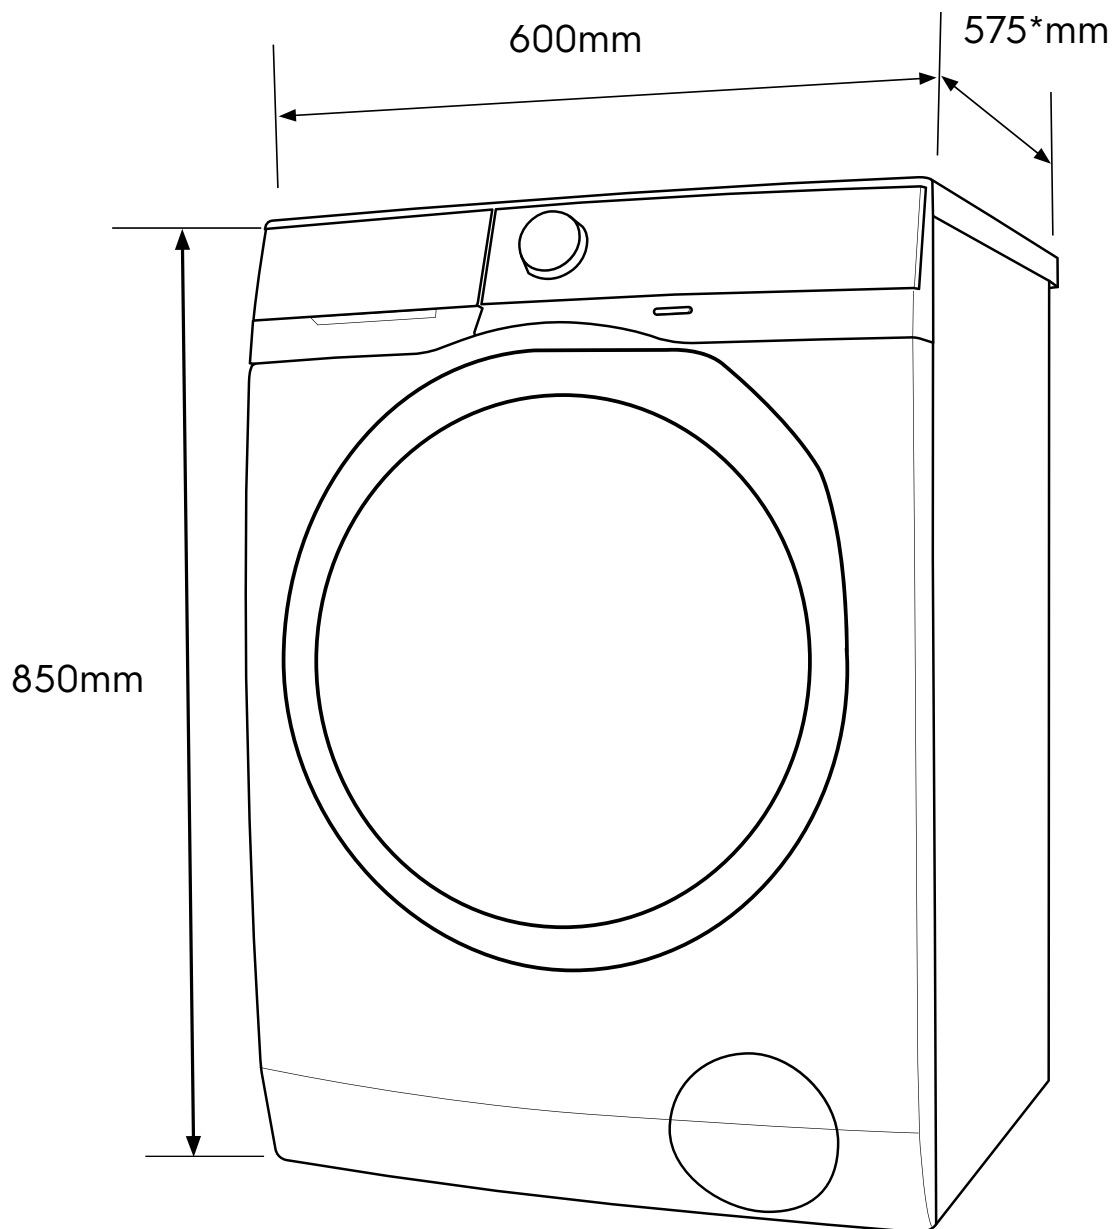

Dimension Guide

Washers

Model:

EWF7525DQWA

EWF8024CDWA

EWW7524ADWA

*Add 20mm for the hose protrusion at the back.

IMPORTANT

This is a guide of product dimensions only. For complete installation instructions, refer to the manual provided with product.

© 2019 Electrolux Home Products Pty Ltd. EDIM_Washer_575_Nov19