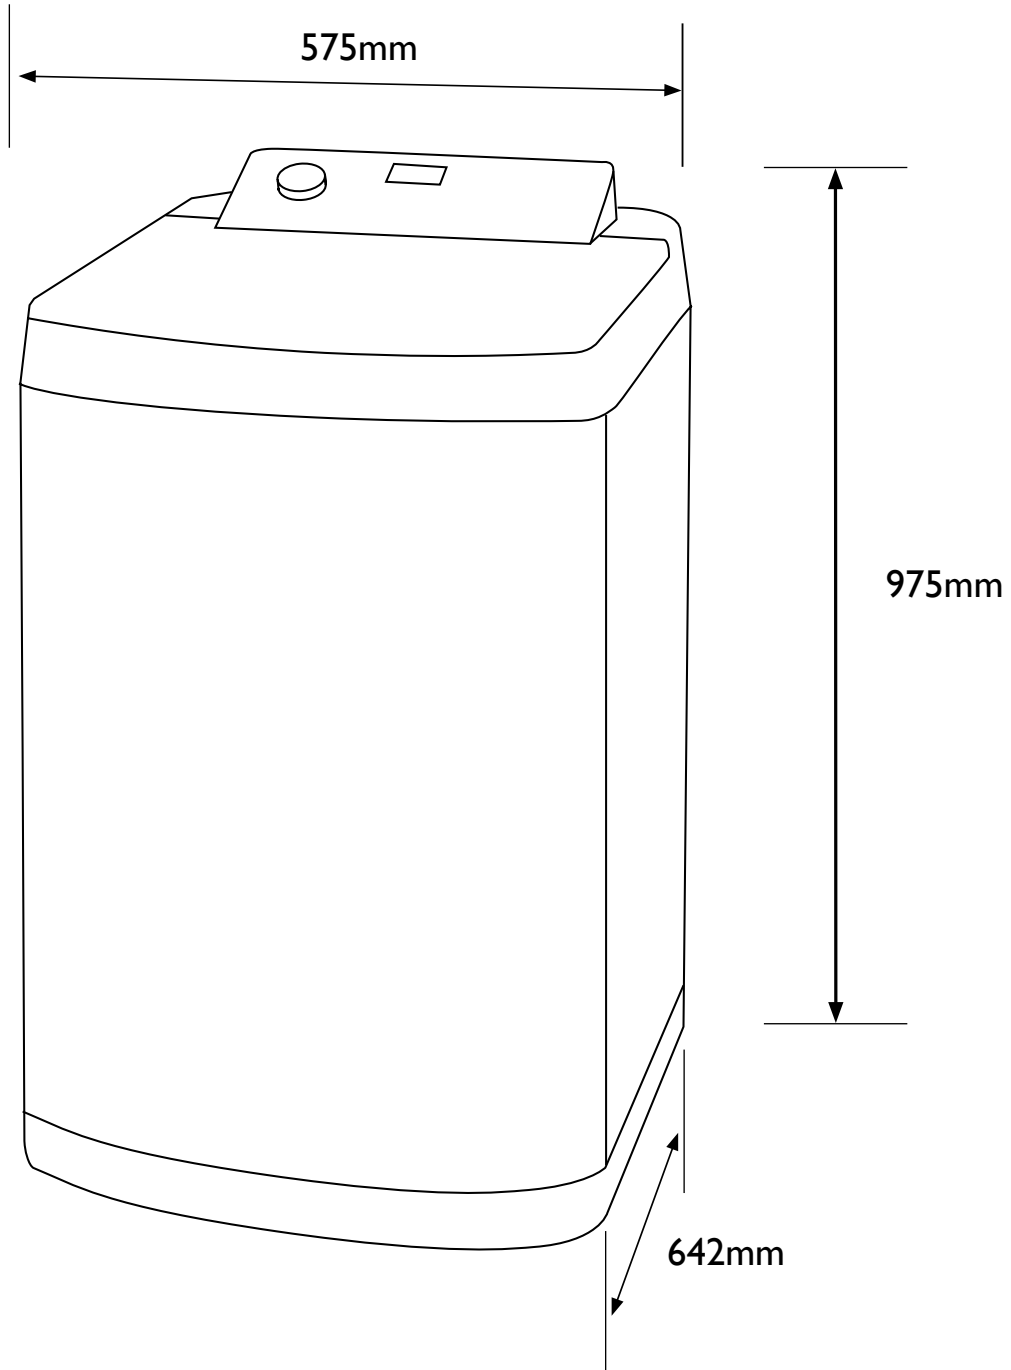

Dimension Guide

Top Load Washer

Model:
SWT6055TMWA

Dimensions

Total height (mm).....	975
Total width (mm).....	575
Total depth (mm).....	642
Height with lid open (mm).....	1375
Depth with hoses (mm).....	655

IMPORTANT

This is a guide of product dimensions only. For complete installation instructions, refer to the manual provided with product.

© 2019 Electrolux Home Products Pty Ltd. SDIM_SWT6055LMWA_Nov19

Dimension Guide

Top Load Washer

Model:
SWT7055LMWA

Dimensions

Total height (mm).....	975
Total width (mm).....	575
Total depth (mm).....	642
Height with lid open (mm).....	1375
Depth with hoses (mm).....	655

IMPORTANT

This is a guide of product dimensions only. For complete installation instructions, refer to the manual provided with product.