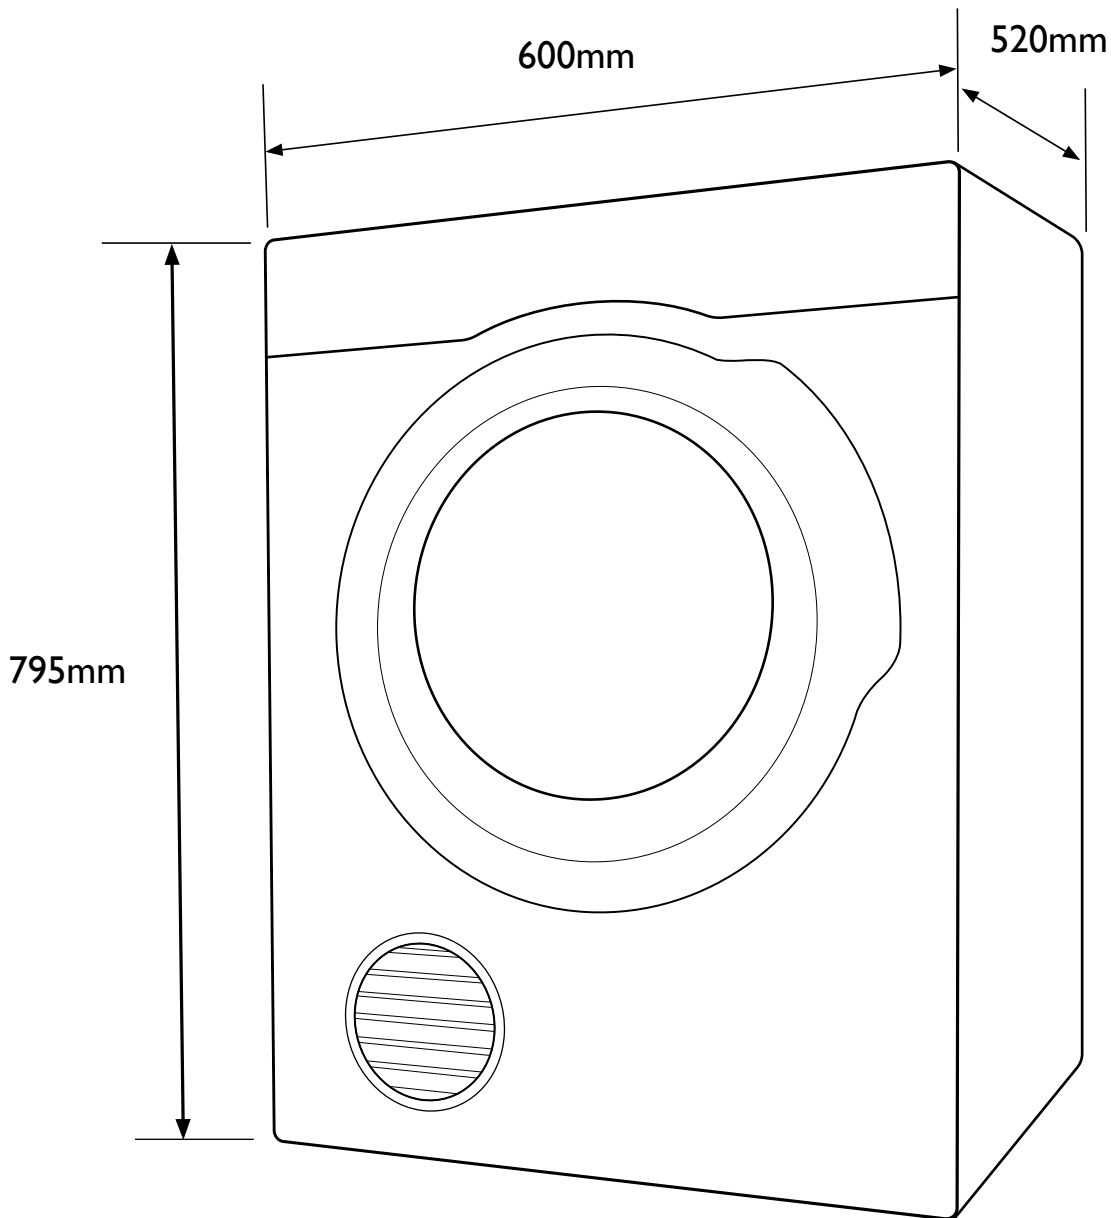

Dimension Guide

Dryer

Model:
SDV457HQWA

Dimensions

Total height (mm).....	795
Total width (mm).....	600
Total depth (mm).....	520

IMPORTANT

This is a guide of product dimensions only. For complete installation instructions, refer to the manual provided with product.

© 2019 Electrolux Home Products Pty Ltd. SDIM_SDV457HQWA_Nov19

Dimension Guide

Dryer

Model:
SDV556HQWA

DIMENSIONS

Total height (mm).....	795
Total width (mm).....	600
Total depth (mm).....	560

IMPORTANT

This is a guide of product dimensions only. For complete installation instructions, refer to the manual provided with product.

© 2019 Electrolux Home Products Pty Ltd. SDIM_SDV556HQWA_Nov19

Dimension Guide

Dryer

Model:
SDV656HQWA

DIMENSIONS

Total height (mm)	795
Total width (mm)	600
Total depth (mm)	600

IMPORTANT

This is a guide of product dimensions only. For complete installation instructions, refer to the manual provided with product.