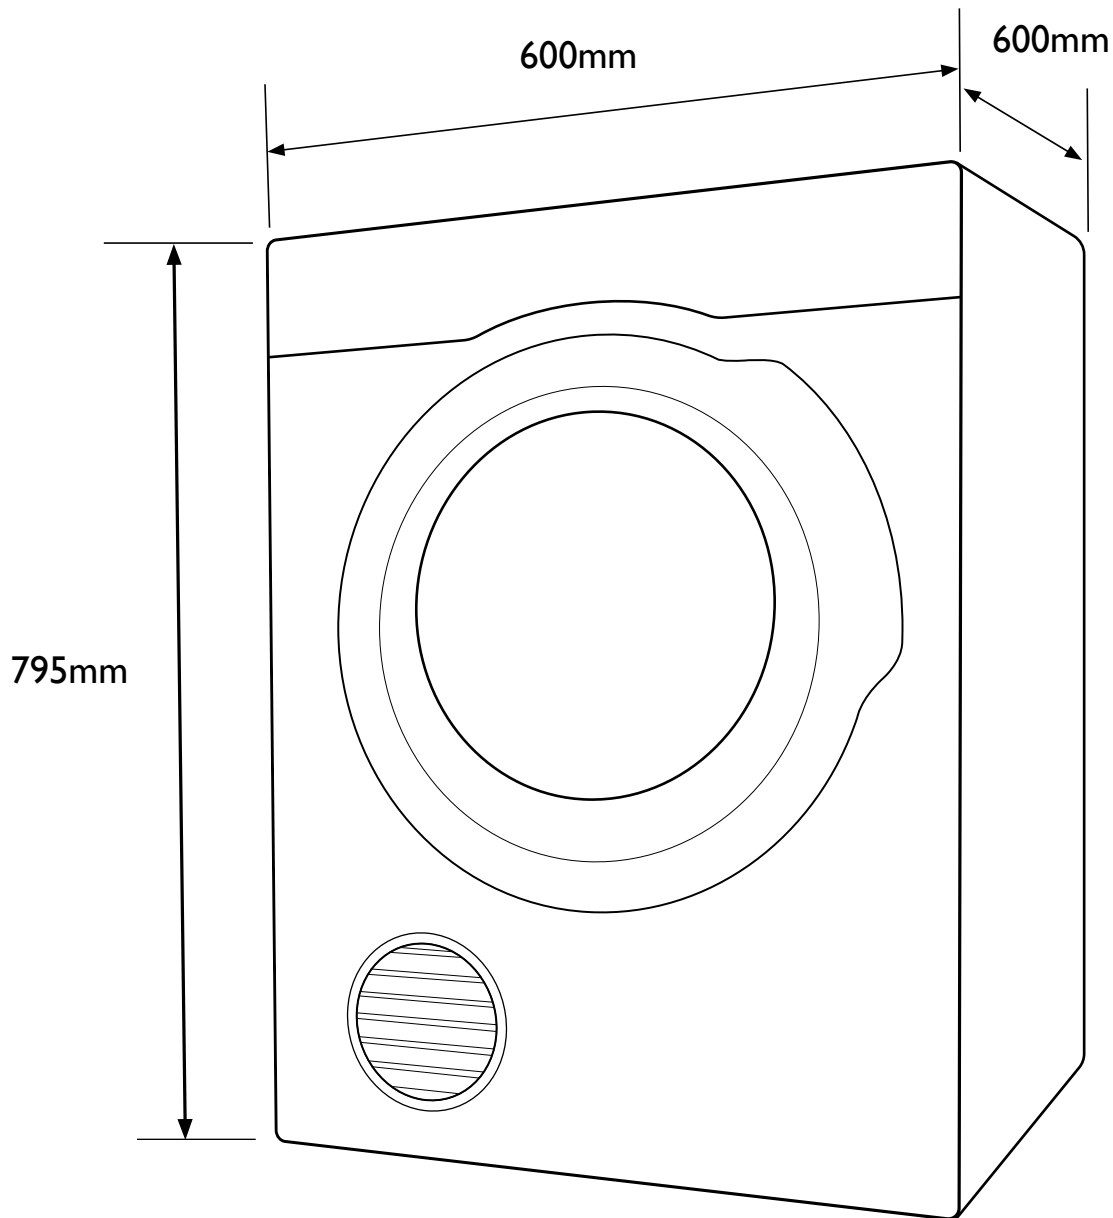

Dimension Guide

Dryer

Model:
SDV457HQWA

Dimensions

Total height (mm).....	795
Total width (mm).....	600
Total depth (mm).....	520

IMPORTANT

This is a guide of product dimensions only. For complete installation instructions, refer to the manual provided with product.

© 2019 Electrolux Home Products Pty Ltd. SDIM_SDV457HQWA_Nov19

Dimension Guide

Dryer

Model:
SDV556HQWA

DIMENSIONS

Total height (mm).....	795
Total width (mm).....	600
Total depth (mm).....	560

IMPORTANT

This is a guide of product dimensions only. For complete installation instructions, refer to the manual provided with product.

© 2019 Electrolux Home Products Pty Ltd. SDIM_SDV556HQWA_Nov19

Dimension Guide

Dryer

Model:
SDV656HQWA

DIMENSIONS

Total height (mm)	795
Total width (mm)	600
Total depth (mm)	600

IMPORTANT

This is a guide of product dimensions only. For complete installation instructions, refer to the manual provided with product.