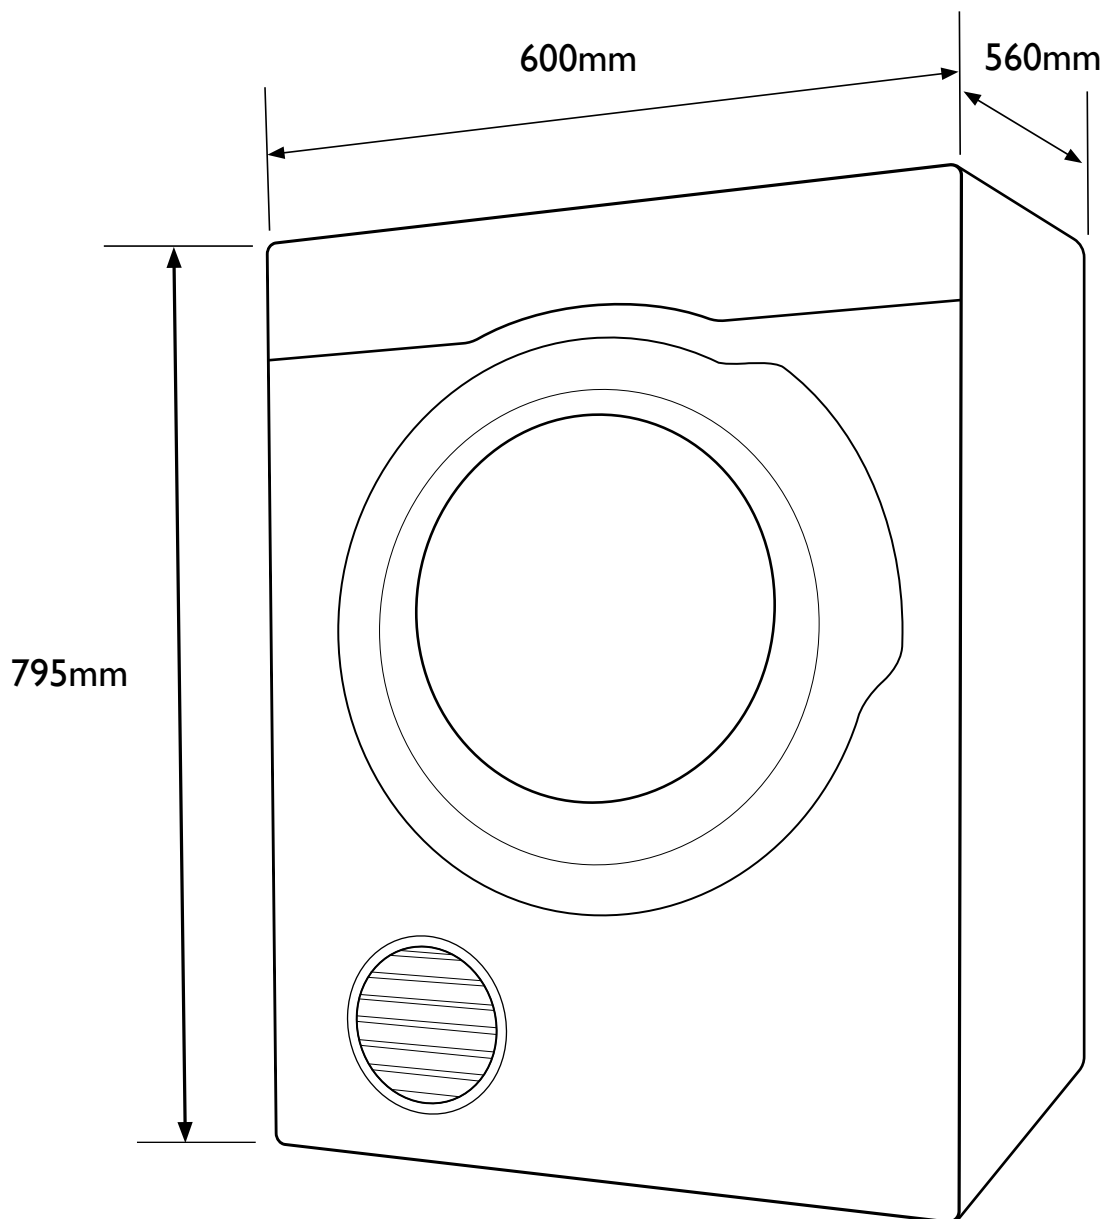

Dimension Guide

Dryer

Model:
SDV457HQWA

Dimensions

Total height (mm).....	795
Total width (mm).....	600
Total depth (mm).....	520

IMPORTANT

This is a guide of product dimensions only. For complete installation instructions, refer to the manual provided with product.

© 2019 Electrolux Home Products Pty Ltd. SDIM_SDV457HQWA_Nov19

Dimension Guide

Dryer

Model:
SDV556HQWA

DIMENSIONS

Total height (mm).....	795
Total width (mm).....	600
Total depth (mm).....	560

IMPORTANT

This is a guide of product dimensions only. For complete installation instructions, refer to the manual provided with product.

© 2019 Electrolux Home Products Pty Ltd. SDIM_SDV556HQWA_Nov19

Dimension Guide

Dryer

Model:
SDV656HQWA

DIMENSIONS

Total height (mm)	795
Total width (mm)	600
Total depth (mm)	600

IMPORTANT

This is a guide of product dimensions only. For complete installation instructions, refer to the manual provided with product.