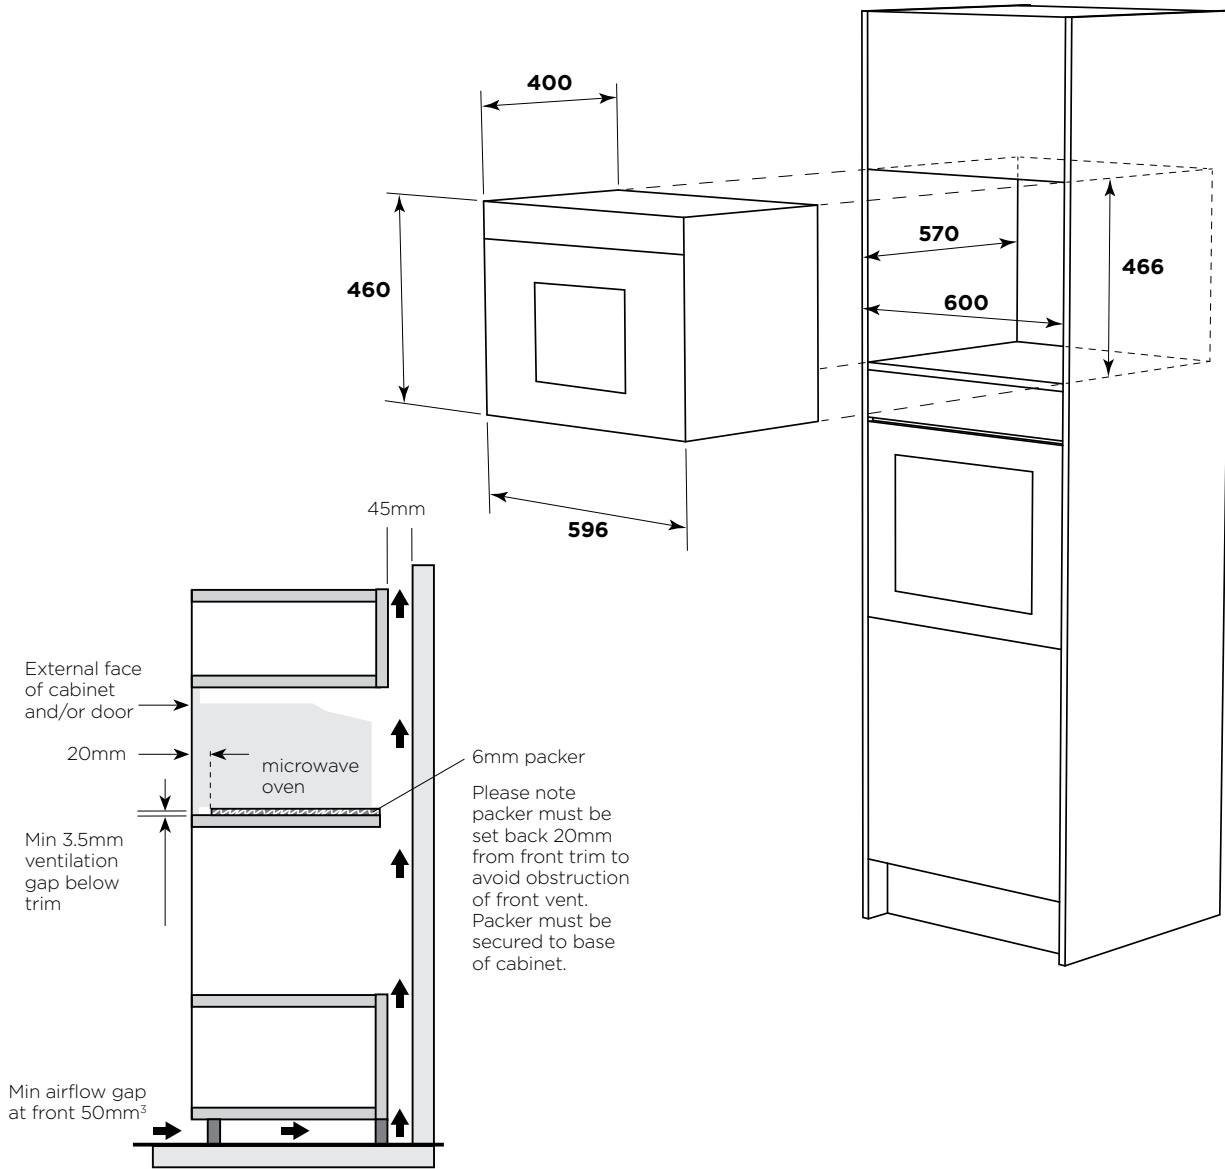

Built in microwave

WMB2522SC

Product WxHxD (mm)

596 x 460 x 400

Flush mount cut-out WxHxD (mm)

600 x 466 x 570

IMPORTANT

These dimensions are a guide only. All measurements are in millimetres (mm). For complete installation instructions, refer to the manual provided with product.