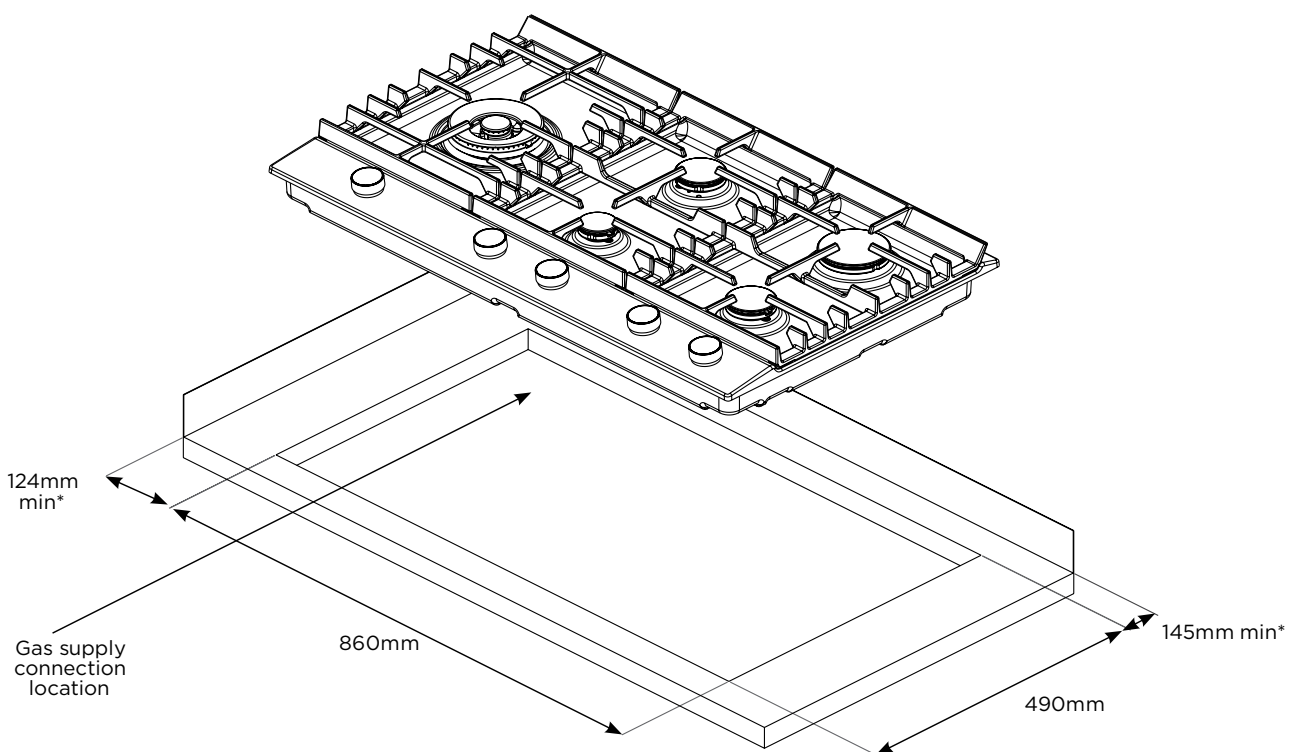

90cm gas cooktops

WHG958SC, WHG954SC

Product (below bench) WxDxH (mm)	895 x 530 x 55
Cut-out WxD (mm)	860 x 490
Gas supply location	Left

IMPORTANT

These dimensions are a guide only. All measurements are in millimetres (mm). For complete installation instructions, refer to the manual provided with product.