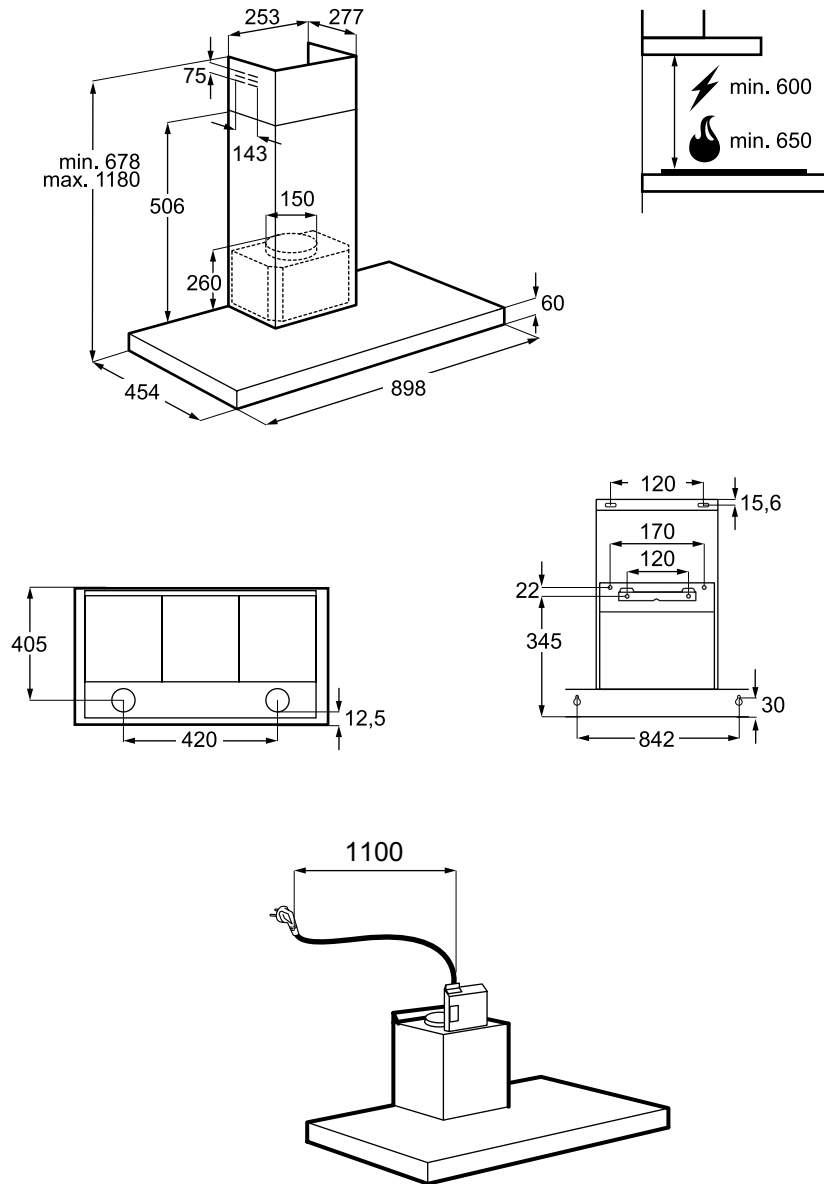

## Canopy rangehood

WRC924SC

**Product WxHxD (mm)**

900 x (679-1180) x 450

**Duct, diameter (mm)**

top only, 150

### IMPORTANT

These dimensions are a guide only. All measurements are in millimetres (mm). For complete installation instructions, refer to the manual provided with product.