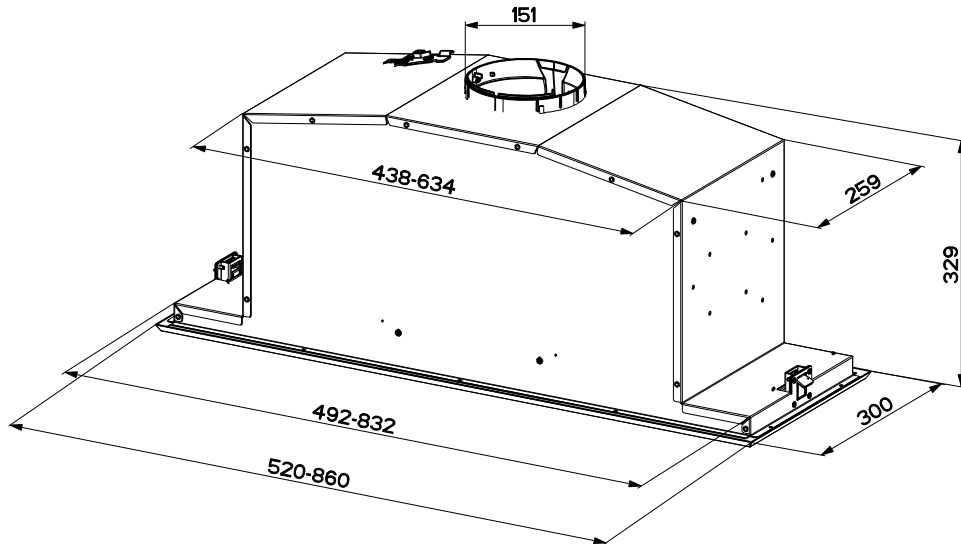

Integrated rangehood

WRI524BB

Product WxHxD (mm)	520 x 329 x 300
Cut-out WxHxD (mm)	492 x 329 x 259
Duct out through, diameter (mm)	top only, 150

IMPORTANT

These dimensions are a guide only. All measurements are in millimetres (mm). For complete installation instructions, refer to the manual provided with product.