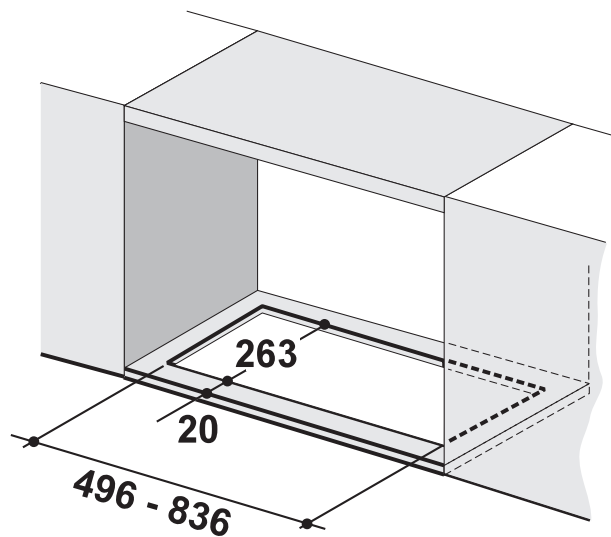

Integrated rangehood

WRI524BB

Product WxHxD (mm)	520 x 329 x 300
Cut-out WxHxD (mm)	492 x 329 x 259
Duct out through, diameter (mm)	top only, 150

IMPORTANT

These dimensions are a guide only. All measurements are in millimetres (mm). For complete installation instructions, refer to the manual provided with product.