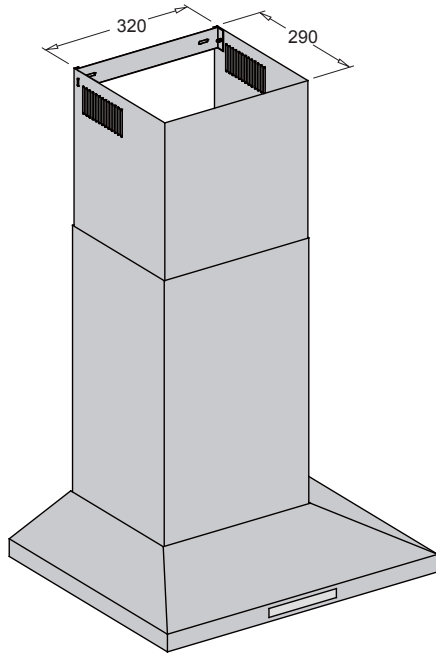

## Canopy rangehoods

WRC614SC

**Product WxHxD (mm)**

600 x (660-1160) x 500

**Duct, diameter (mm)**

top only, 150

### IMPORTANT

These dimensions are a guide only. All measurements are in millimetres (mm). For complete installation instructions, refer to the manual provided with product.

© 2020 Electrolux Home Products Pty Ltd. ABN 51 004 762 341. WDIM\_Aspire\_Apr20