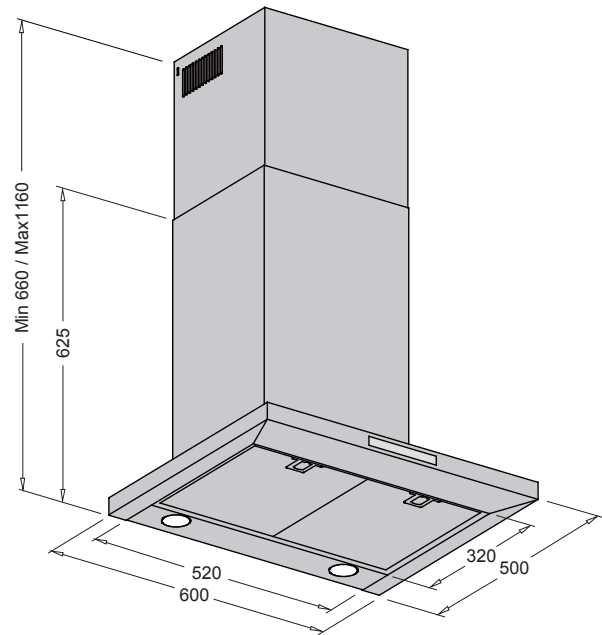

## Canopy rangehoods

WRC614SC

**Product WxHxD (mm)**

600 x (660-1160) x 500

**Duct, diameter (mm)**

top only, 150

### IMPORTANT

These dimensions are a guide only. All measurements are in millimetres (mm). For complete installation instructions, refer to the manual provided with product.

© 2020 Electrolux Home Products Pty Ltd. ABN 51 004 762 341. WDIM\_Aspire\_Apr20