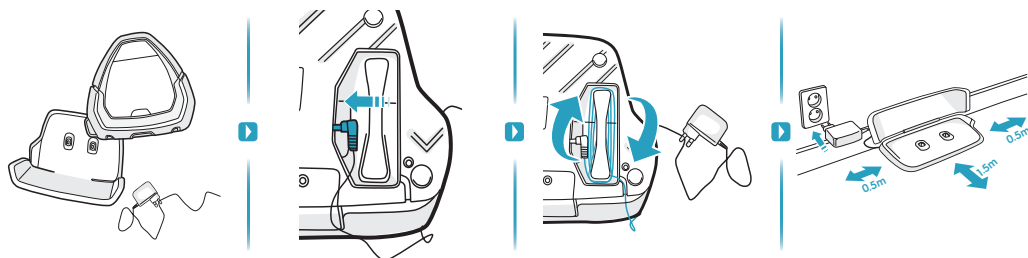

*Google play is not available in China market. For Android users, please follow Wechat service account for more detail action
由于谷歌应用市场在中国不可用，中国安卓手机用户，请关注微信服务号“伊莱克斯小家电体验中心”获得更多信息

PI81-4SWP 2.5 h
PI92-6STN 2.5 h
PI92-6SGM 1.5 h
PI92-6DGM 2 h