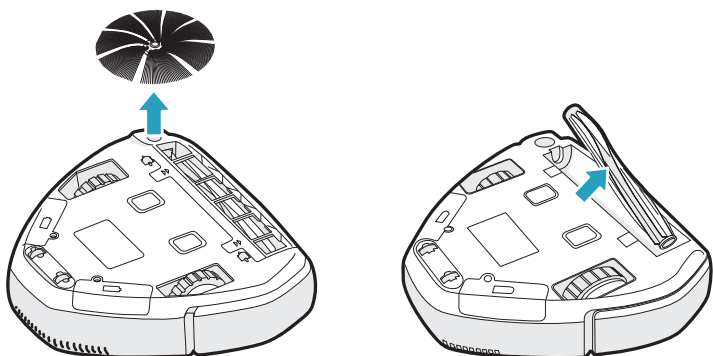

GET IT ON
Google Play

Download on the
App Store

2.4GHz