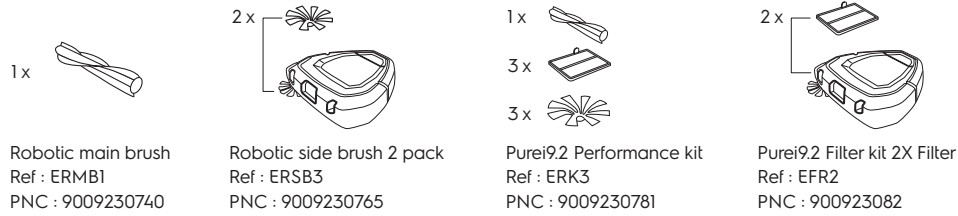

DEPDAG: I.31.E11.02545.0819

General : www.electrolux.com
Australia : shop.electrolux.com.au
中国大陆微信公众号: 伊莱克斯小家电体验中心
Korea : www.electroluxshop.co.kr
(Availability of consumables and accessories varies by region and country)

PURE i9.2

PURE i9, PURE i8

The software in the robot is partly based on free and open source software. To access the source code of these components and to see the full copyright information and applicable license terms, please visit: www.electrolux.com/rvc-supplementary

For control according to international standards, please visit www.electrolux.com/rvc-supplementary

For Singapore :
AC Adapter for Battery Charger Model No: ADC-47FSA-22 22046EPB

PURE i9.2 PURE i8

PI81-4SWP, PI92-6STN, PI92-6SGM, PI92-6DGM