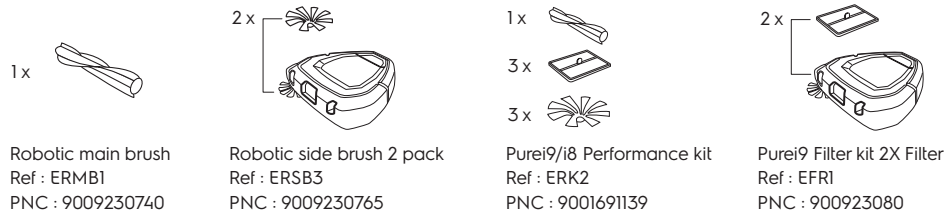

PURE i9, PURE i8

The software in the robot is partly based on free and open source software. To access the source code of these components and to see the full copyright information and applicable license terms, please visit: www.electrolux.com/rvc-supplementary

For control according to international standards, please visit www.electrolux.com/rvc-supplementary

For Singapore :
AC Adapter for Battery Charger Model No: ADC-47FSA-22 22046EPB