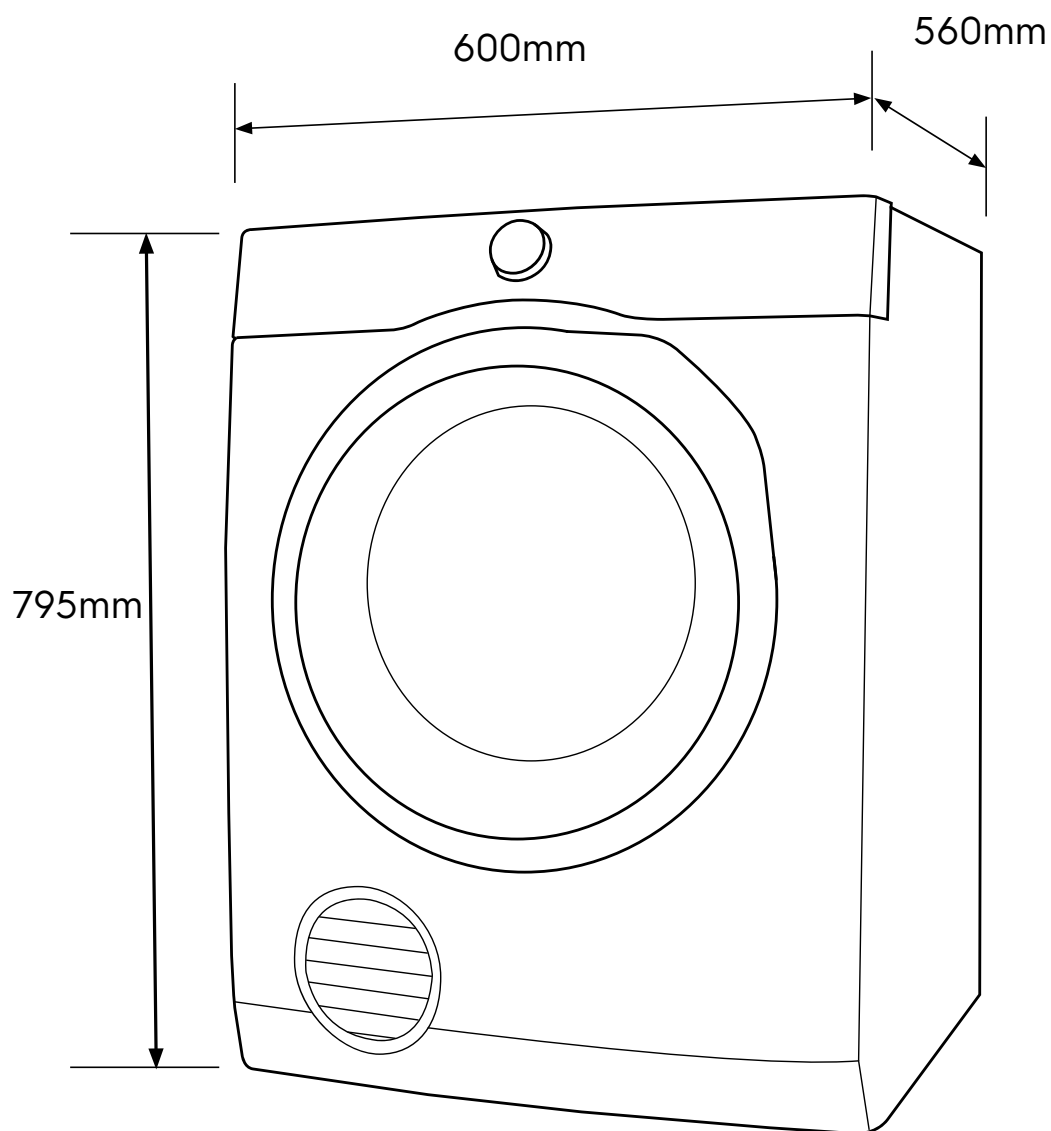

Dimension Guide

Vented dryer

Model:

EDV605H3WB

**IMPORTANT**

This is a guide of product dimensions only. For complete installation instructions, refer to the manual provided with product.

© 2021 Electrolux Home Products Pty Ltd. E_DIM_EDV605H3WB_Jan21