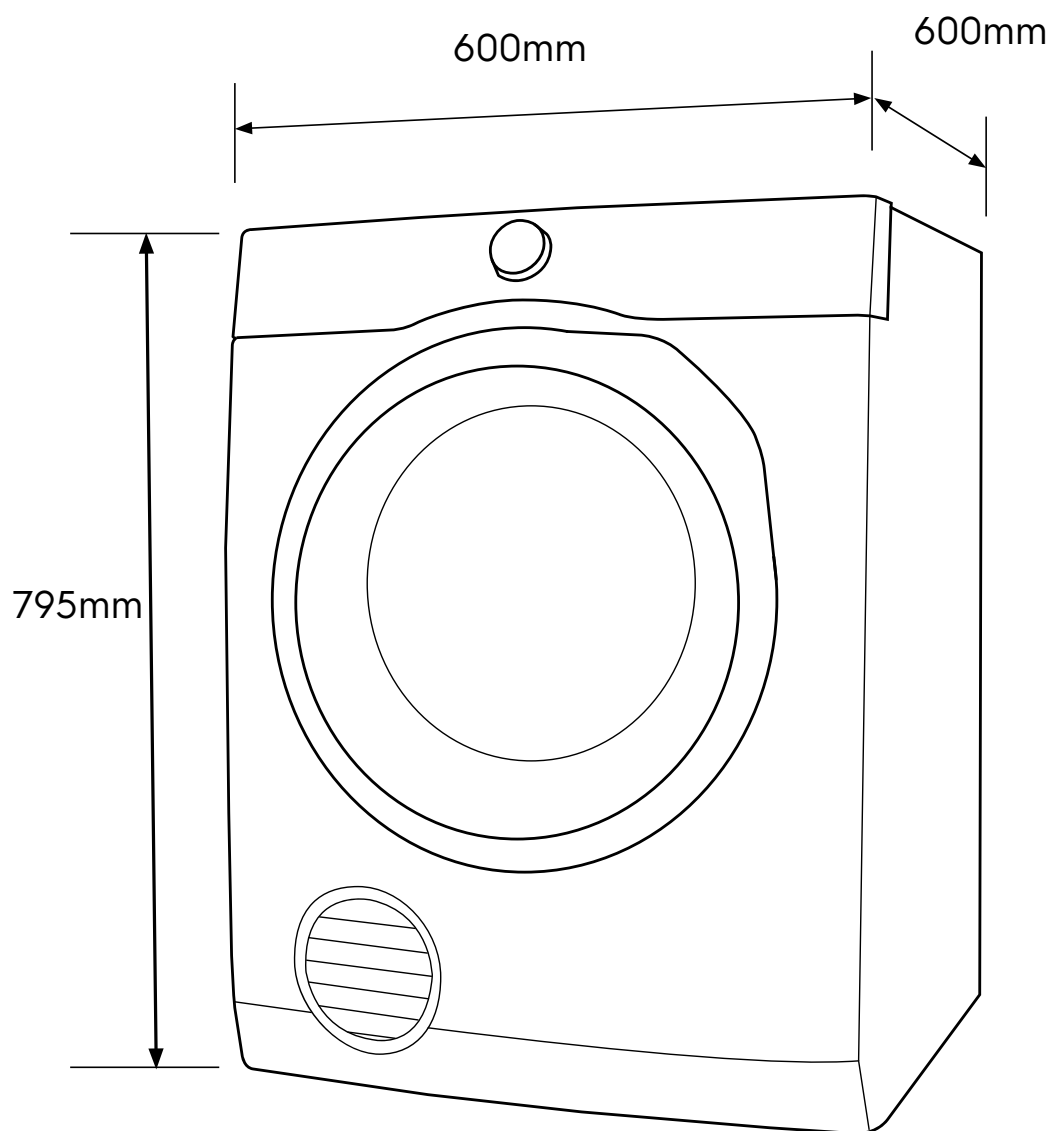

Dimension Guide

Vented dryer

Model:

EDV705H3WB

**IMPORTANT**

This is a guide of product dimensions only. For complete installation instructions, refer to the manual provided with product.

© 2021 Electrolux Home Products Pty Ltd. E_DIM_EDV705H3WB_Jan21