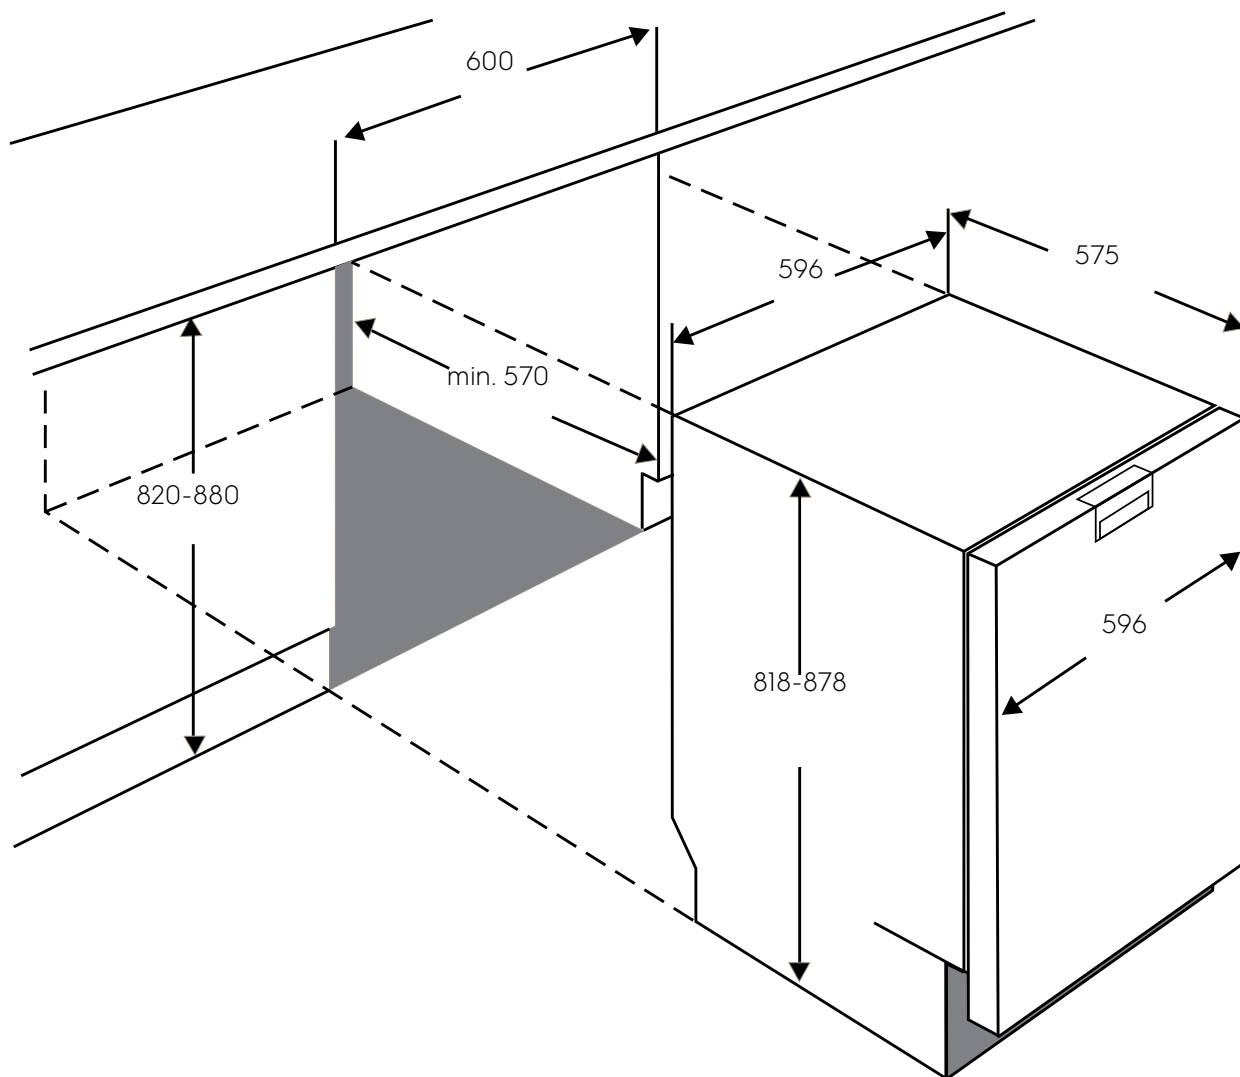

Dimension Guide

Built-Under Dishwasher

Models:

ESF8735ROX

ESF8735RXX

ESF8725RXX

Please note! Dimensions to be used as a guide only. All customers MUST refer to the user manual supplied with the product for detailed installation instructions.