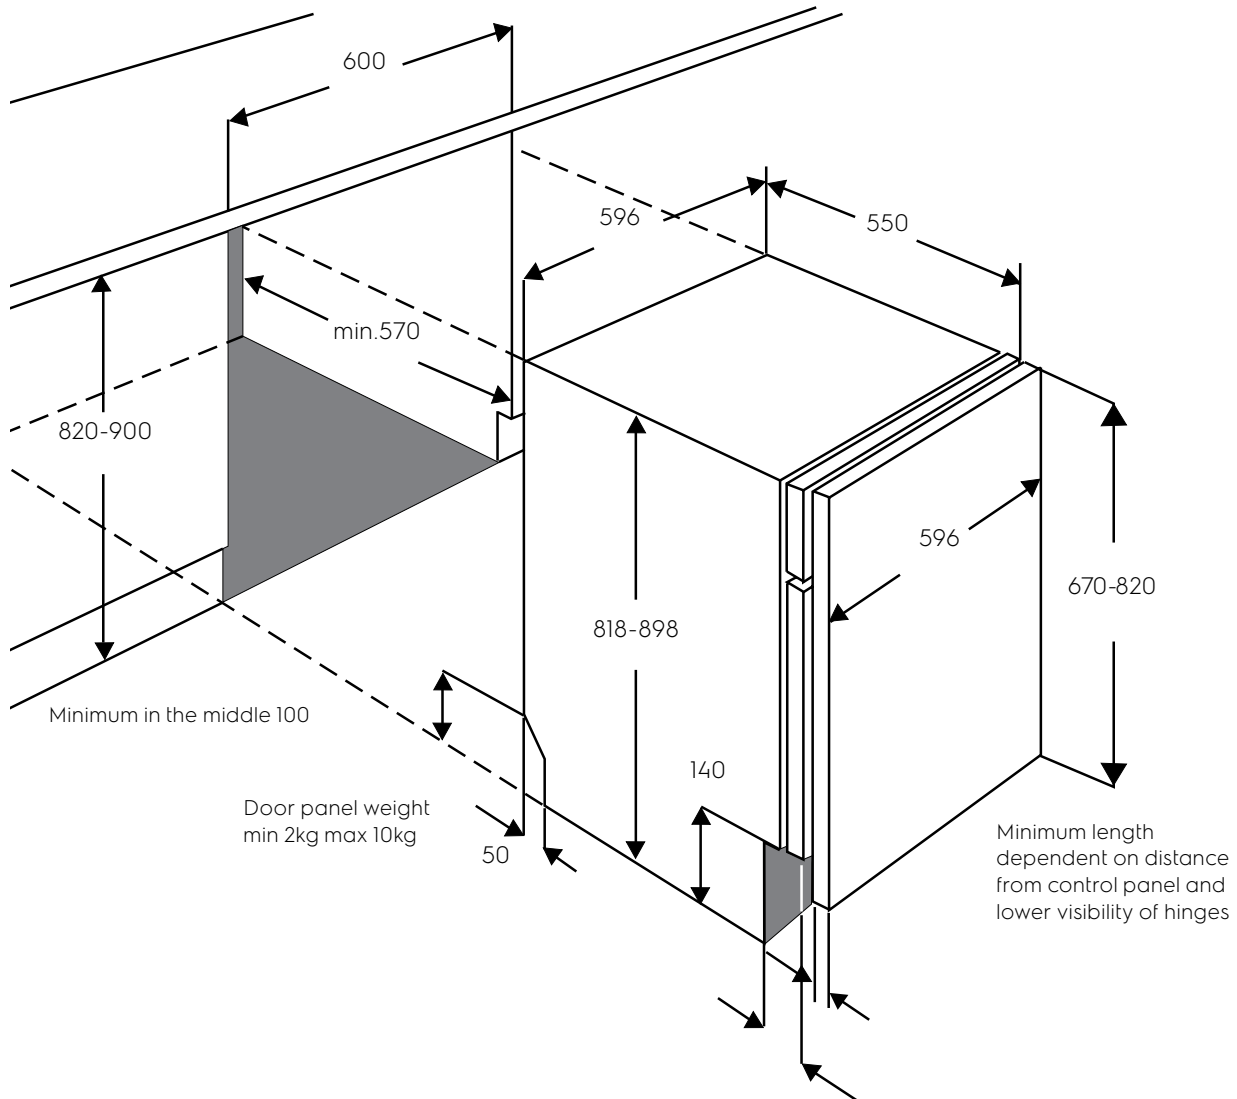

# Dimension Guide

## Fully Integrated Dishwasher

**Model:**  
ESL69200RO

**Please note!** Dimensions to be used as a guide only. All customers MUST refer to the user manual supplied with the product for detailed installation instructions. © 2021 Electrolux Home Products Pty Ltd. EDIM\_ESL69200RO\_Jan21