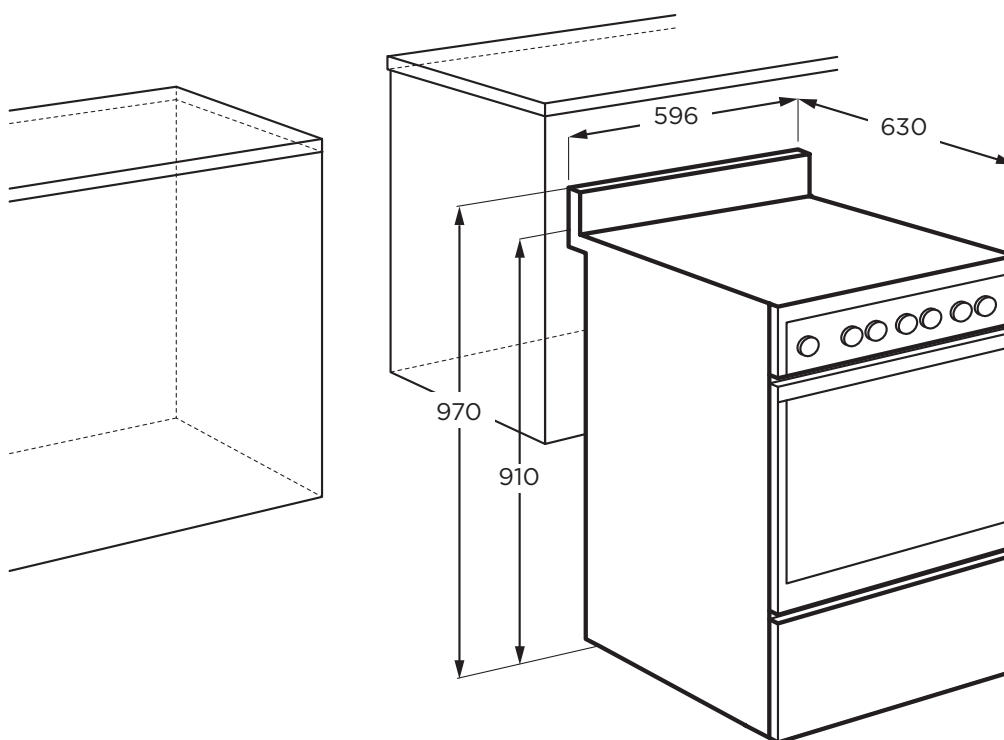

60cm Front Control Freestanding Cooker

WFE614SC, WFE616DSC, WFE646DSC

Height to hob x width x depth (mm)	910 x 596 x 630
Height of splashback (mm)	60
Total Height (mm)	970

IMPORTANT

These dimensions are a guide only. All measurements are in millimetres (mm). For complete installation instructions, refer to the manual provided with product.