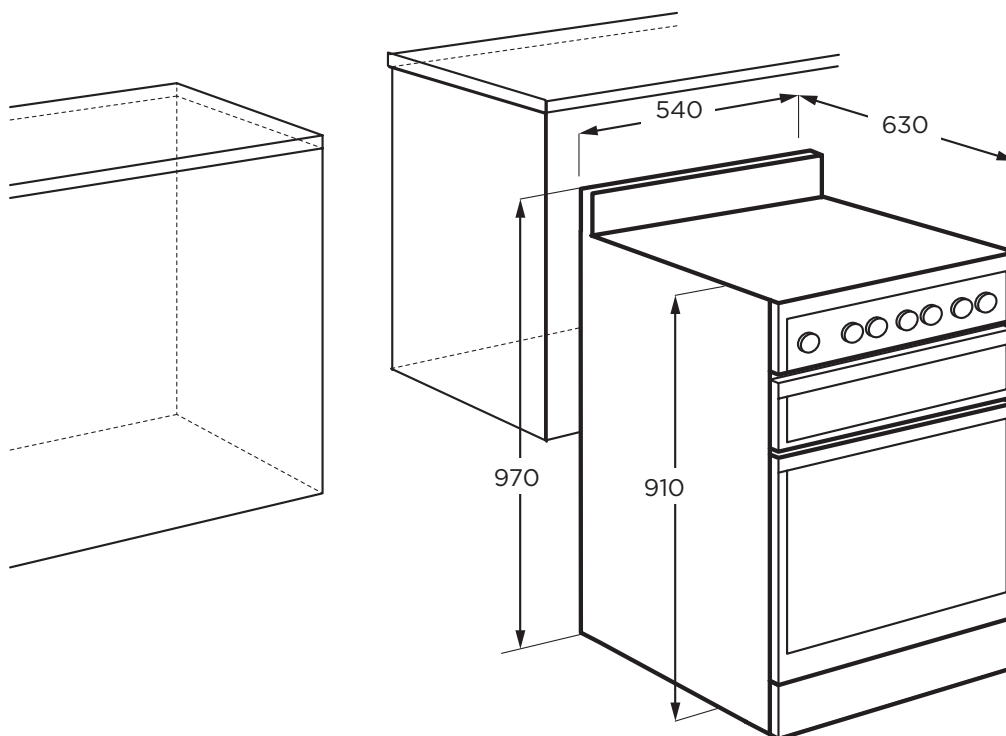

## 54cm Front Control Freestanding Cooker, Separate Grill

WFE512SC, WFE542SC, WFE532WC

<b>Height to hob x width x depth (mm)</b>	910 x 540 x 630
<b>Height of splashback (mm)</b>	60
<b>Total Height (mm)</b>	970

### IMPORTANT

These dimensions are a guide only. All measurements are in millimetres (mm). For complete installation instructions, refer to the manual provided with product.