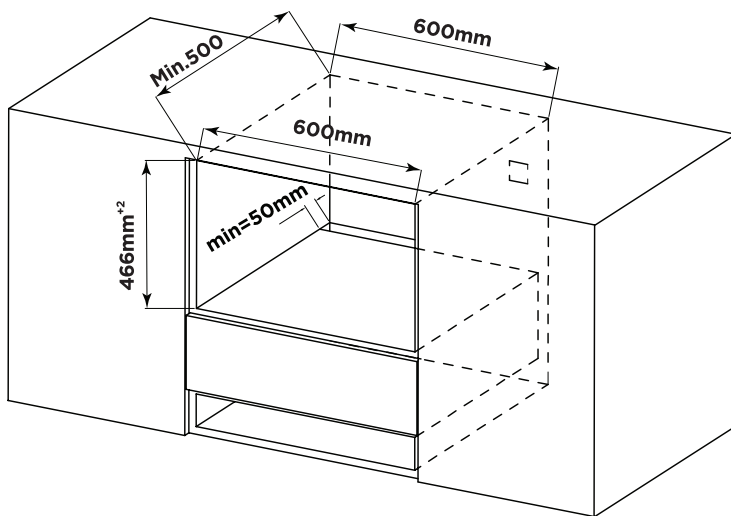

Built in microwave

WMB2522SC & WMB2522DSC

Wall Cabinet Installation

Under-bench Installation

IMPORTANT

These dimensions are a guide only. All measurements are in millimetres (mm). For complete installation instructions, refer to the manual provided with product.

Product WxHxD (mm)	596 x 460 x 400
Flush mount cut-out WxHxD (mm)	600 x 466 x 500