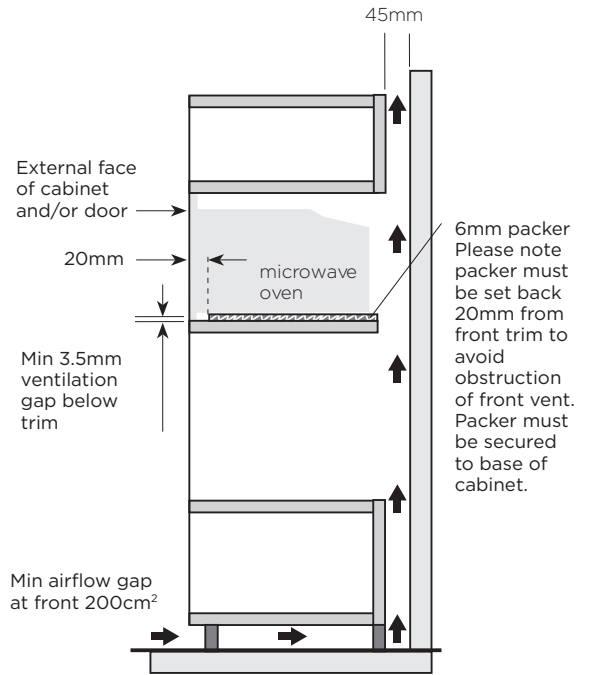

Built in microwave

WMB2522SC & WMB2522DSC

Wall Cabinet Installation

Under-bench Installation

IMPORTANT

These dimensions are a guide only. All measurements are in millimetres (mm). For complete installation instructions, refer to the manual provided with product.

Product WxHxD (mm)	596 x 460 x 400
Flush mount cut-out WxHxD (mm)	600 x 466 x 500