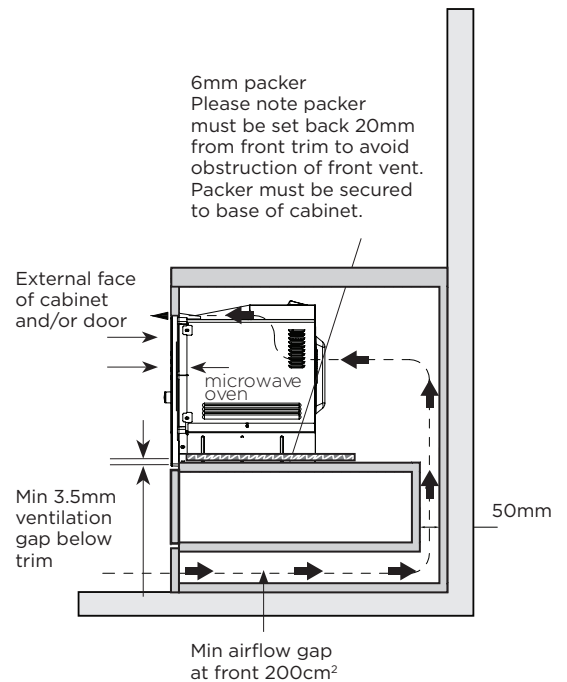

Built in microwave

WMB2522SC & WMB2522DSC

Wall Cabinet Installation

Under-bench Installation

IMPORTANT

These dimensions are a guide only. All measurements are in millimetres (mm). For complete installation instructions, refer to the manual provided with product.

Product WxHxD (mm)	596 x 460 x 400
Flush mount cut-out WxHxD (mm)	600 x 466 x 500