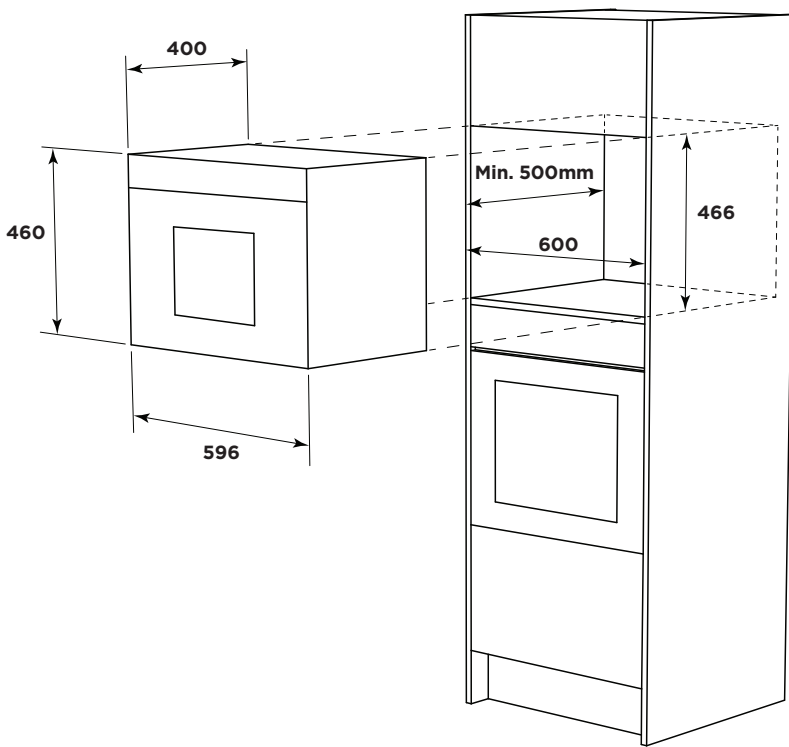

Built in microwave

WMB2522SC & WMB2522DSC

Wall Cabinet Installation

Under-bench Installation

IMPORTANT

These dimensions are a guide only. All measurements are in millimetres (mm). For complete installation instructions, refer to the manual provided with product.

Product WxHxD (mm)	596 x 460 x 400
Flush mount cut-out WxHxD (mm)	600 x 466 x 500