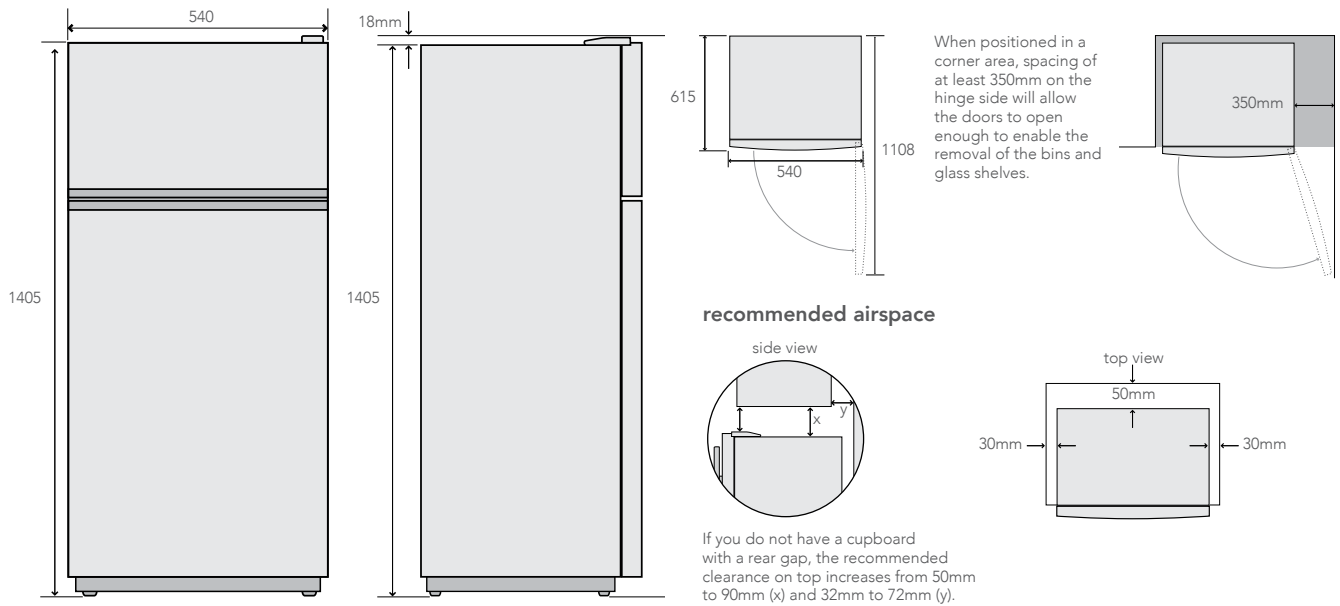

# Dimension guide

Models:

KTB2302WB

Model Number	Product Height	Product Width	Product Depth	Product Depth (Door Open)
KTB2302WB	1405	540	615	1108

Model Number	Airspace (Side - both)	Airspace (Top)	Airspace (Behind)
KTB2302WB	30	30	50

**IMPORTANT**

Please note! Dimensions to be used as a guide only. All customers MUST refer to the user manual supplied with the product for detailed installation instructions.