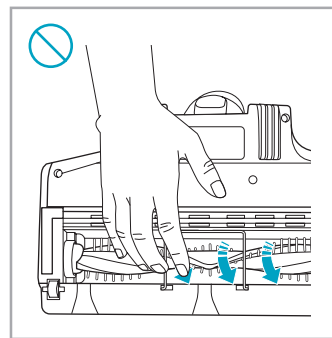

Carpet Hard Floor

www.electrolux.com

2.5h 100%

- 100%
- 75-100%
- 50-75%
- 25-50%
- 0%

1. 2.5h 100%

2. 2.5h 100%

ON/OFF

 www.electrolux.com