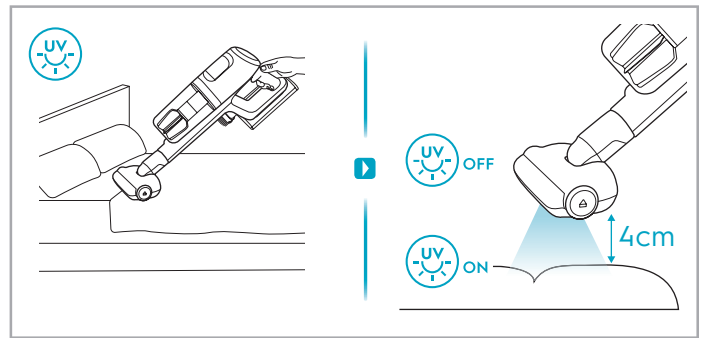

Carpet Hard Floor

www.electrolux.com

2.5h 100%

- 100%
- 75-100%
- 50-75%
- 25-50%
- 0%

1. 2.5h 100%

2. 2.5h 100%

ON/OFF

 www.electrolux.com