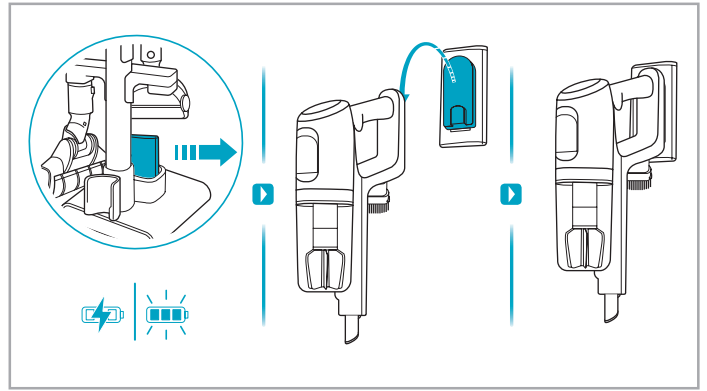

Carpet Hard Floor

www.electrolux.com

2.5h 100%

- 100%
- 75-100%
- 50-75%
- 25-50%
- 0%

1. 2.5h 100%

2. 2.5h 100%

ON/OFF

 www.electrolux.com