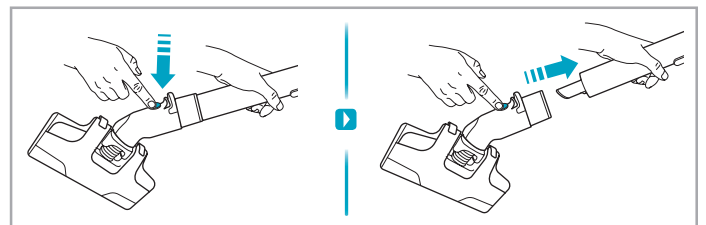

Carpet Hard Floor

www.electrolux.com

2.5h 100%

- 100%
- 75-100%
- 50-75%
- 25-50%
- 0%

1. 2.5h 100%

2. 2.5h 100%

ON/OFF

 www.electrolux.com