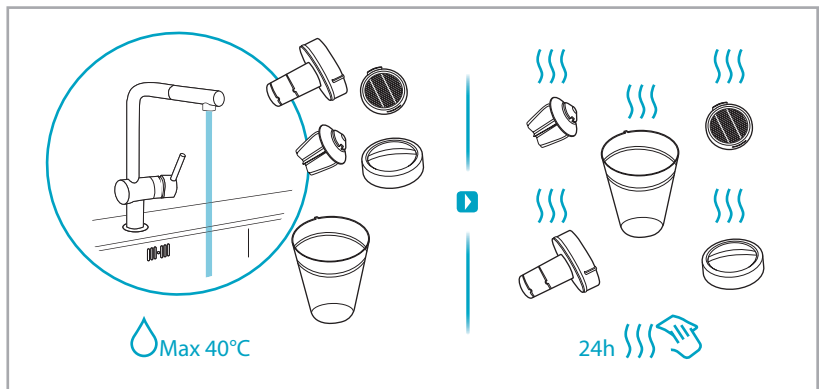

Carpet Hard Floor

www.electrolux.com

2.5h 100%

- 100%
- 75-100%
- 50-75%
- 25-50%
- 0%

1. 2.5h 100%

2. 2.5h 100%

ON/OFF

 www.electrolux.com