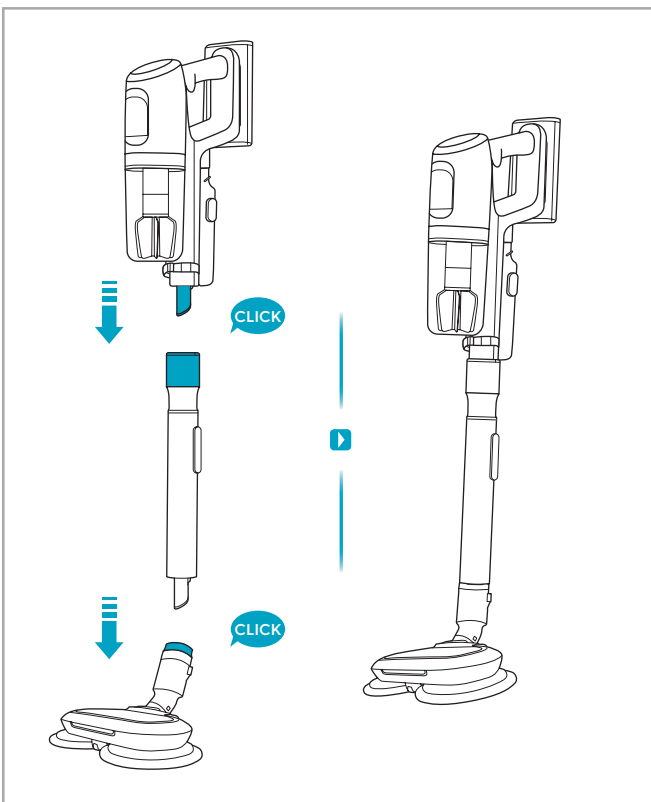

Carpet Hard Floor

www.electrolux.com

2.5h 100%

- 100%
- 75-100%
- 50-75%
- 25-50%
- 0%

1. 2.5h 100%

2. 2.5h 100%

ON/OFF

 www.electrolux.com