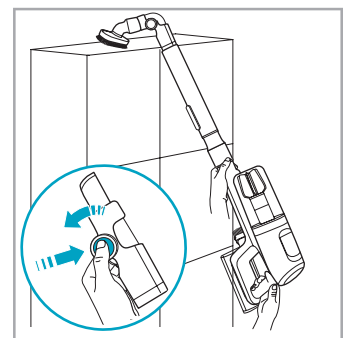

Carpet Hard Floor

www.electrolux.com

2.5h 100%

- 100%
- 75-100%
- 50-75%
- 25-50%
- 0%

1. 2.5h 100%

2. 2.5h 100%

ON/OFF

 www.electrolux.com