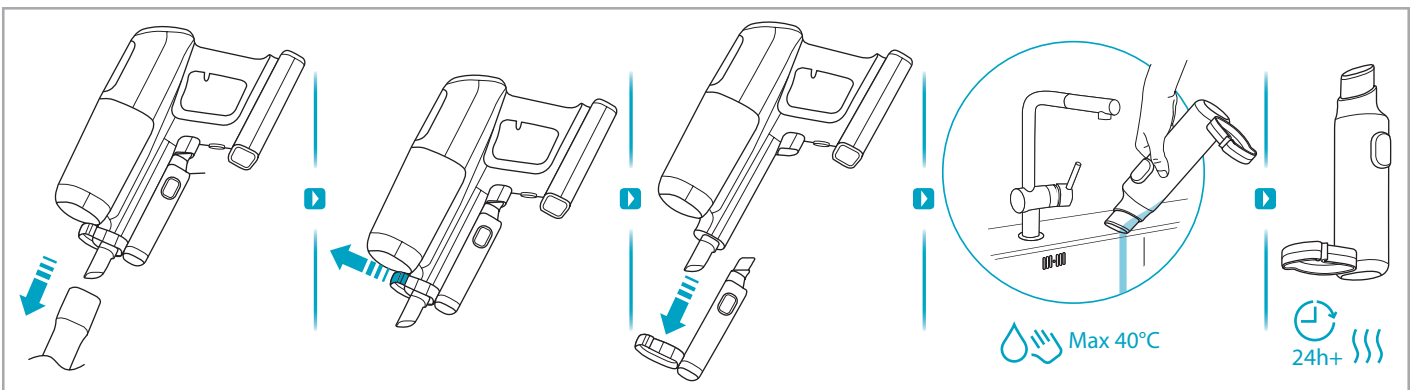

Carpet Hard Floor

www.electrolux.com

2.5h 100%

- 100%
- 75-100%
- 50-75%
- 25-50%
- 0%

1. 2.5h 100%

2. 2.5h 100%

ON/OFF

 www.electrolux.com