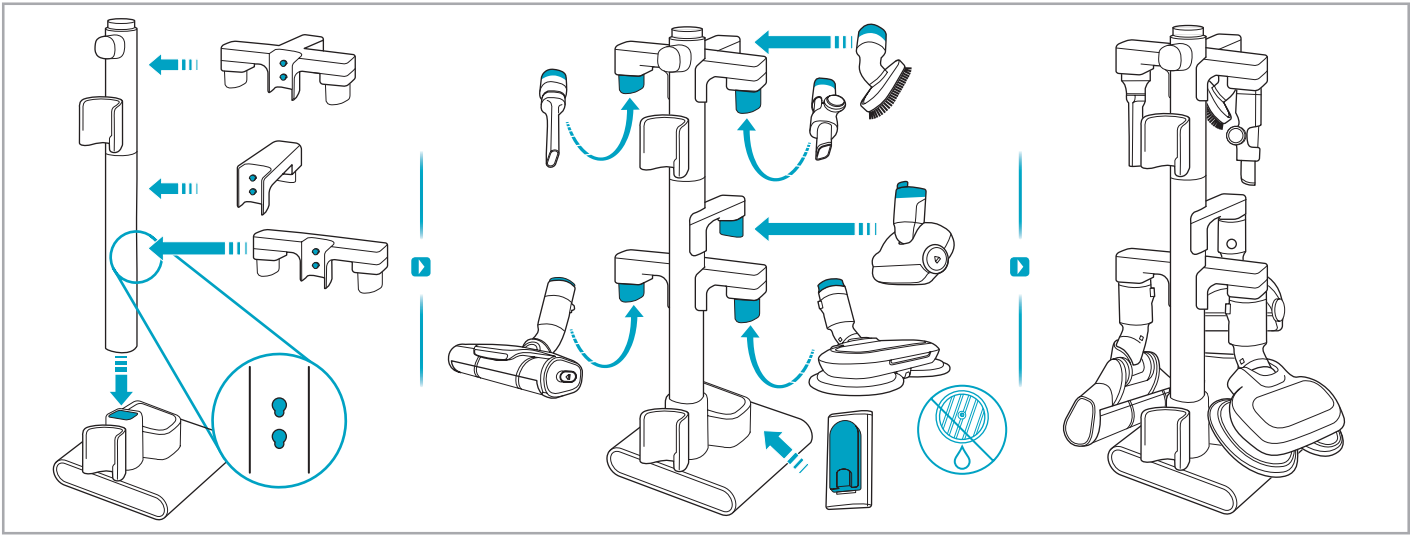

Carpet Hard Floor

www.electrolux.com

2.5h 100%

- 100%
- 75-100%
- 50-75%
- 25-50%
- 0%

1. 2.5h 100%

2. 2.5h 100%

ON/OFF

 www.electrolux.com