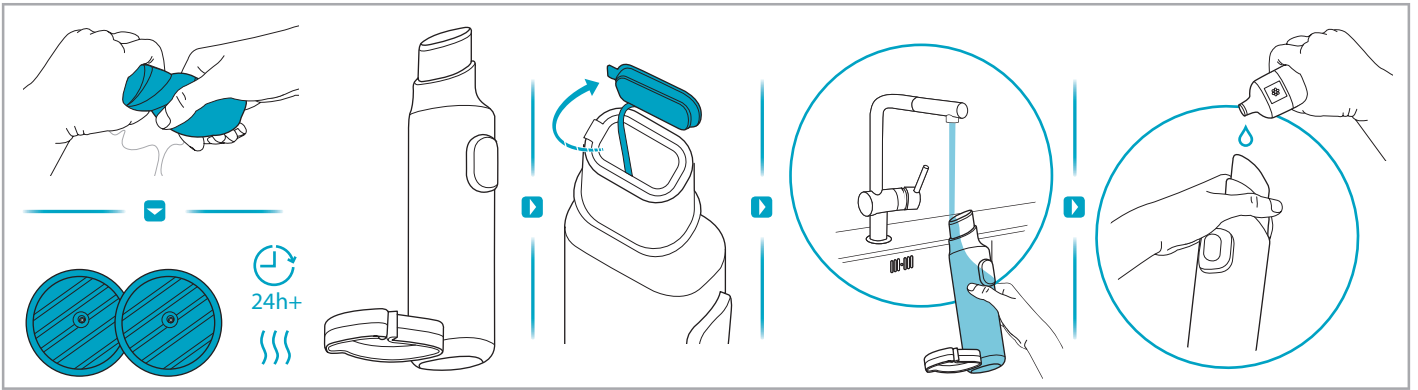

Carpet Hard Floor

www.electrolux.com

2.5h 100%

- 100%
- 75-100%
- 50-75%
- 25-50%
- 0%

1. 2.5h 100%

2. 2.5h 100%

ON/OFF

 www.electrolux.com