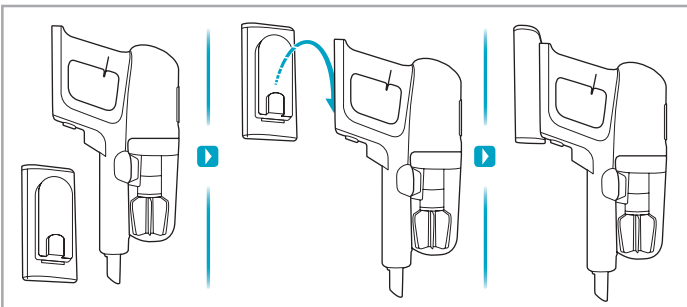

Carpet Hard Floor

www.electrolux.com

2.5h 100%

- 100%
- 75-100%
- 50-75%
- 25-50%
- 0%

1. 2.5h 100%

2. 2.5h 100%

ON/OFF

 www.electrolux.com