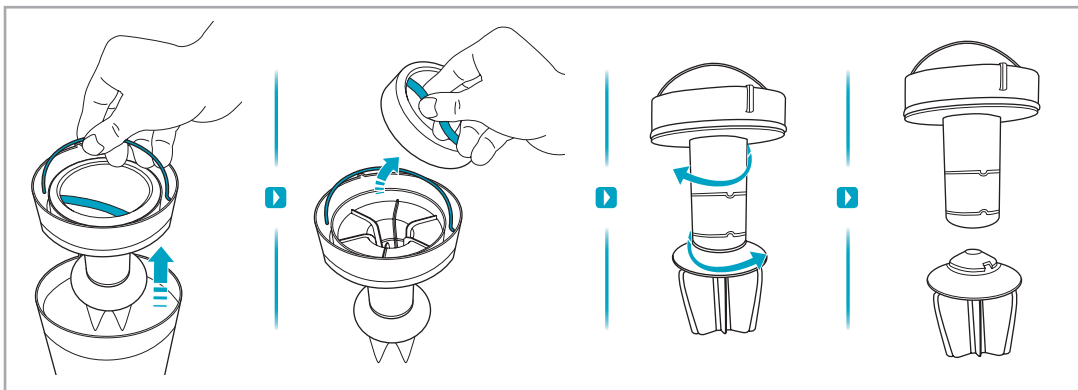

Carpet Hard Floor

www.electrolux.com

2.5h 100%

- 100%
- 75-100%
- 50-75%
- 25-50%
- 0%

1. 2.5h 100%

2. 2.5h 100%

ON/OFF

 www.electrolux.com