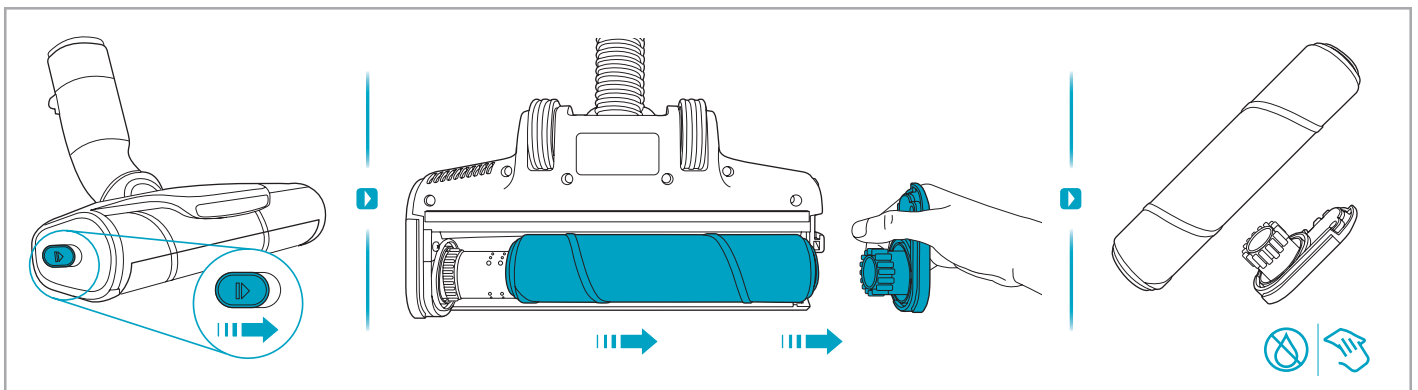

Carpet Hard Floor

www.electrolux.com

2.5h 100%

- 100%
- 75-100%
- 50-75%
- 25-50%
- 0%

1. 2.5h 100%

2. 2.5h 100%

ON/OFF

 www.electrolux.com