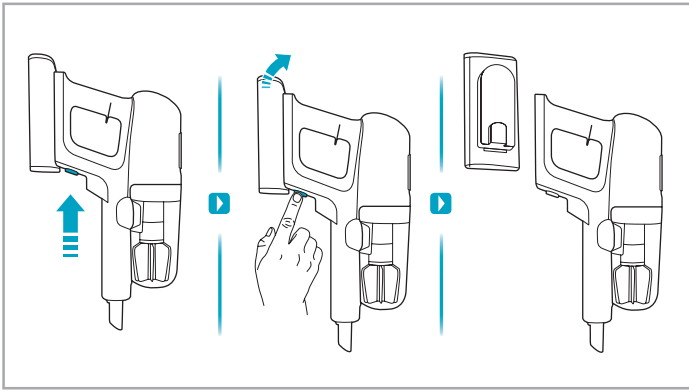

Carpet Hard Floor

www.electrolux.com

2.5h 100%

- 100%
- 75-100%
- 50-75%
- 25-50%
- 0%

1. 2.5h 100%

2. 2.5h 100%

ON/OFF

 www.electrolux.com