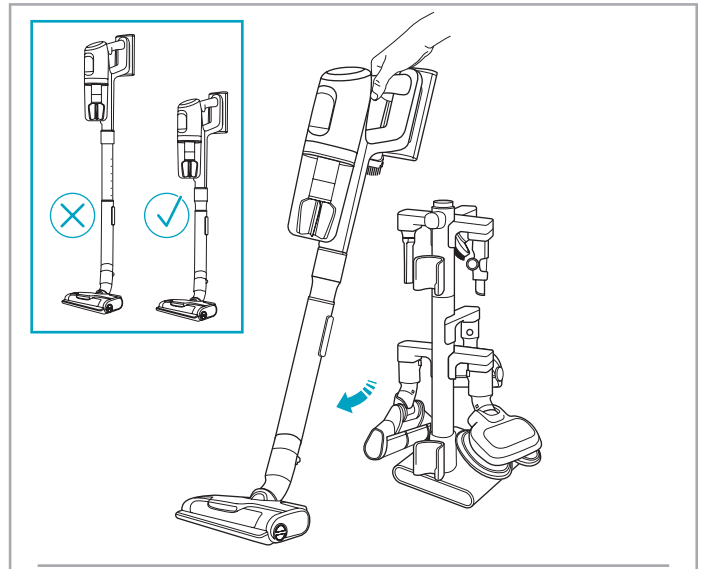

Carpet Hard Floor

www.electrolux.com

2.5h 100%

- 100%
- 75-100%
- 50-75%
- 25-50%
- 0%

1. 2.5h 100%

2. 2.5h 100%

ON/OFF

 www.electrolux.com