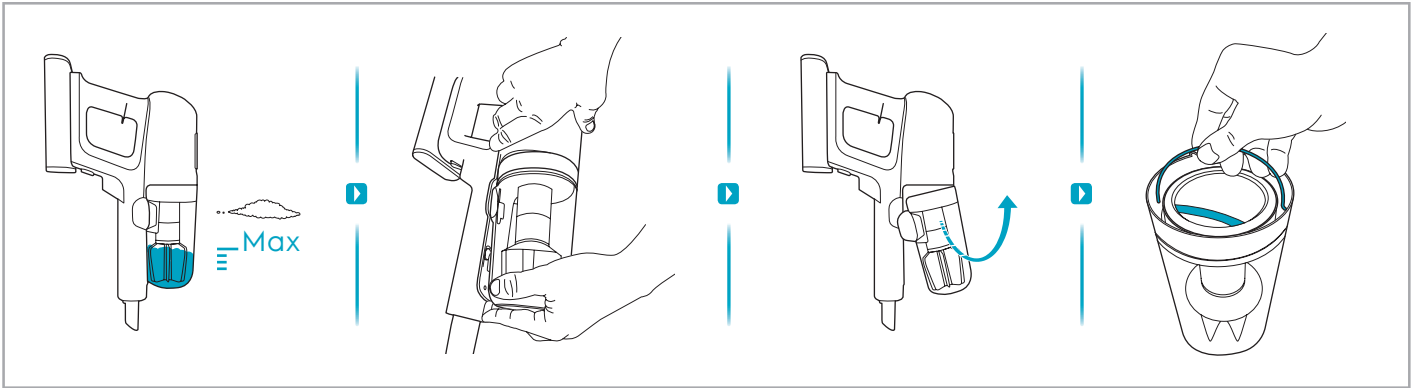

Carpet Hard Floor

www.electrolux.com

2.5h 100%

- 100%
- 75-100%
- 50-75%
- 25-50%
- 0%

1. 2.5h 100%

2. 2.5h 100%

ON/OFF

 www.electrolux.com