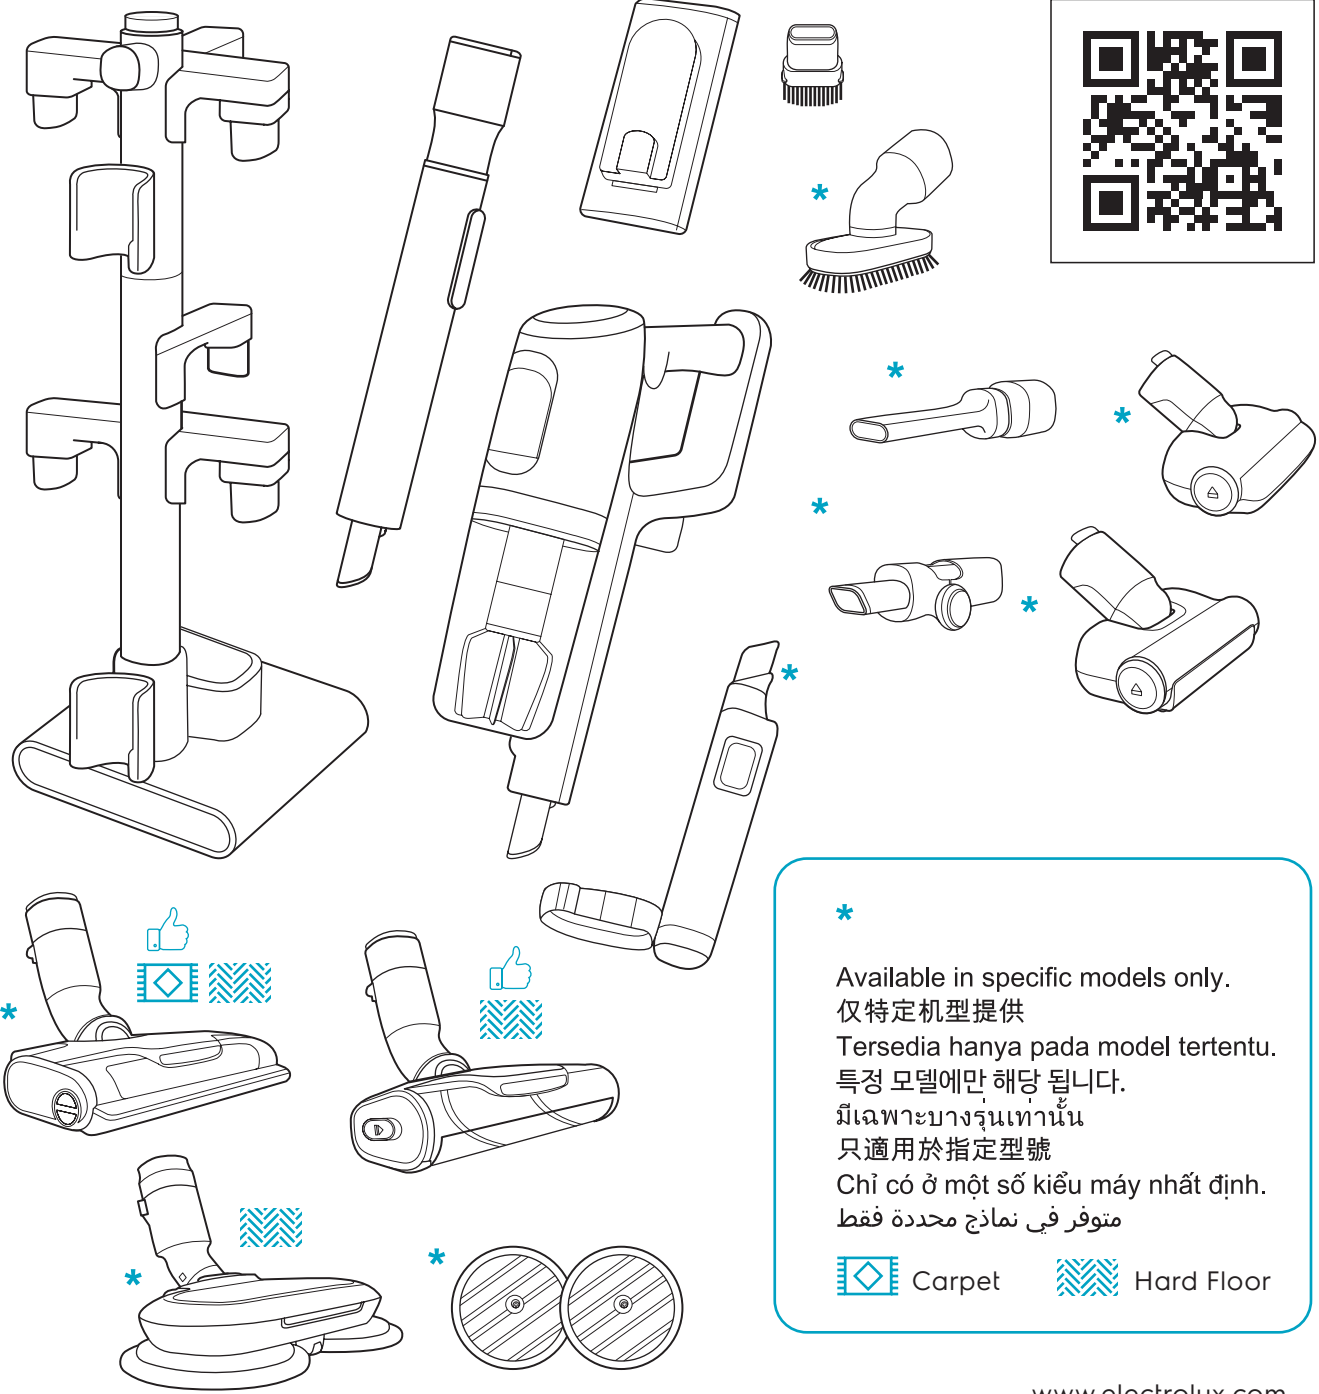

* Available in specific models only.
仅特定机型提供
Tersedia hanya pada model tertentu.
특정 모델에만 해당 됩니다.
มีเฉพาะบางรุ่นเท่านั้น
只適用於指定型號
Chỉ có ở một số kiểu máy nhất định.
متوفر في نماذج محددة فقط

Carpet   Hard Floor

www.electrolux.com

2.5h 100%

- 100%
- 75-100%
- 50-75%
- 25-50%
- 0%

1. 2.5h 100%

2. 2.5h 100%

ON/OFF