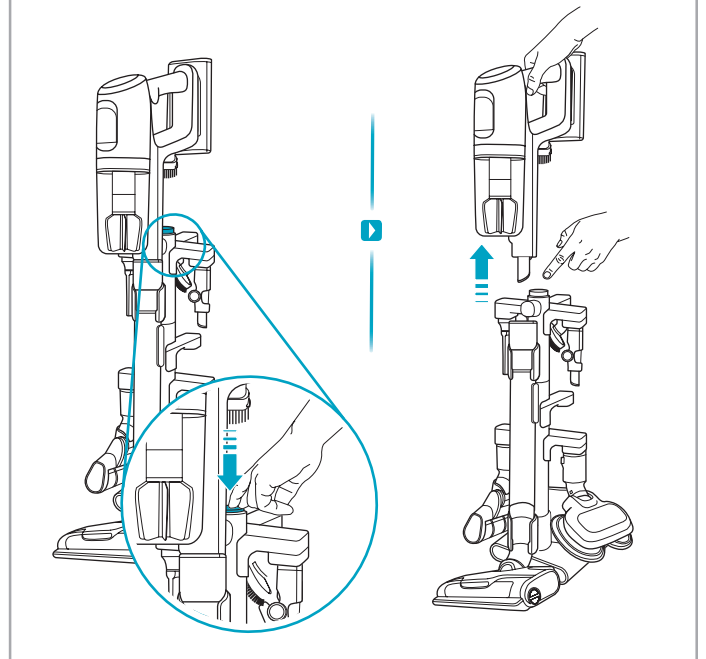

Carpet Hard Floor

www.electrolux.com

2.5h 100%

- 100%
- 75-100%
- 50-75%
- 25-50%
- 0%

1. 2.5h 100%

2. 2.5h 100%

ON/OFF

 www.electrolux.com