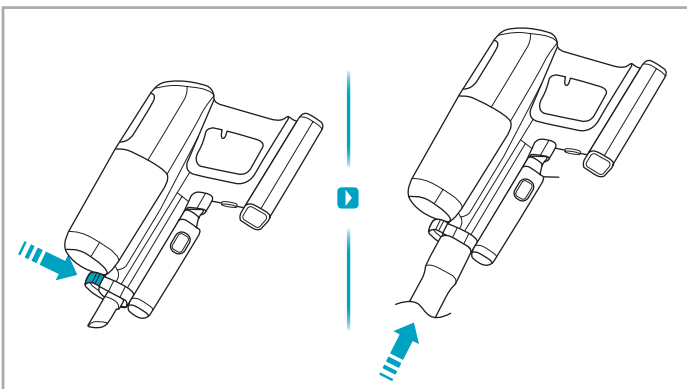

Carpet Hard Floor

www.electrolux.com

2.5h 100%

- 100%
- 75-100%
- 50-75%
- 25-50%
- 0%

1. 2.5h 100%

2. 2.5h 100%

ON/OFF

 www.electrolux.com