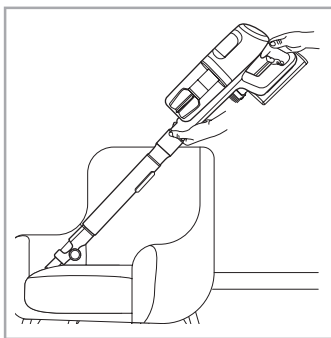

Carpet Hard Floor

www.electrolux.com

2.5h 100%

- 100%
- 75-100%
- 50-75%
- 25-50%
- 0%

1. 2.5h 100%

2. 2.5h 100%

ON/OFF

 www.electrolux.com