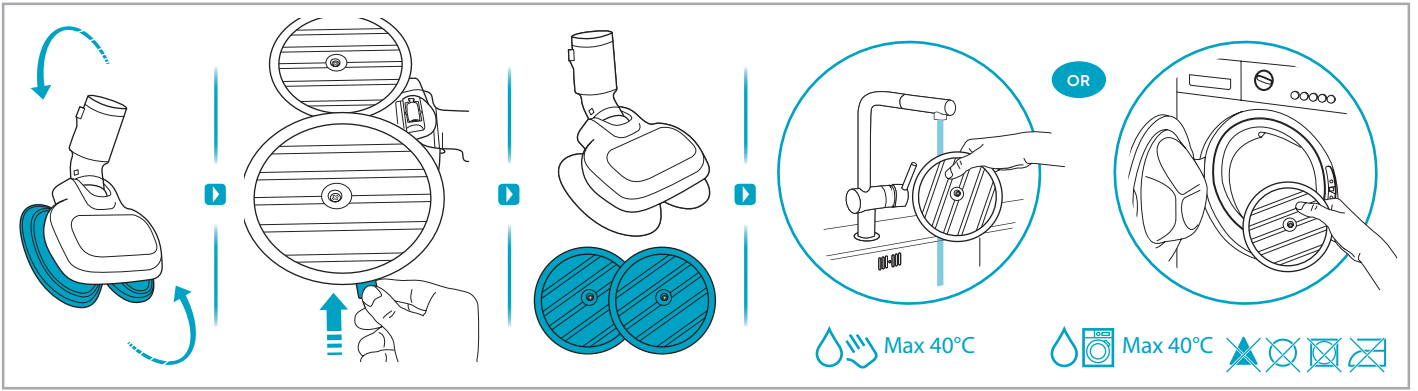

Carpet Hard Floor

www.electrolux.com

2.5h 100%

- 100%
- 75-100%
- 50-75%
- 25-50%
- 0%

1. 2.5h 100%

2. 2.5h 100%

ON/OFF

 www.electrolux.com