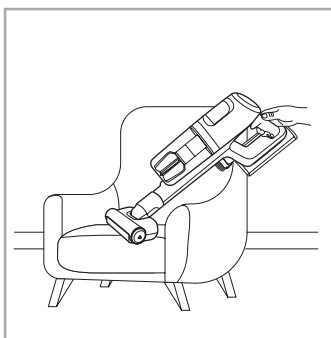

Carpet Hard Floor

www.electrolux.com

2.5h 100%

- 100%
- 75-100%
- 50-75%
- 25-50%
- 0%

1. 2.5h 100%

2. 2.5h 100%

ON/OFF

 www.electrolux.com