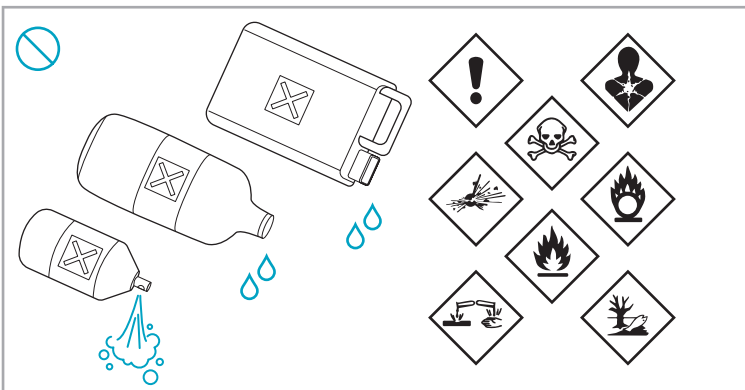

Carpet Hard Floor

www.electrolux.com

2.5h 100%

- 100%
- 75-100%
- 50-75%
- 25-50%
- 0%

1. 2.5h 100%

2. 2.5h 100%

ON/OFF

 www.electrolux.com