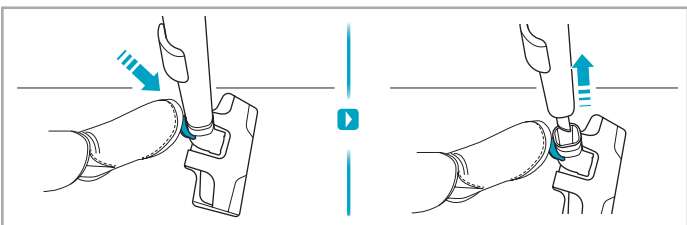

Carpet Hard Floor

www.electrolux.com

2.5h 100%

- 100%
- 75-100%
- 50-75%
- 25-50%
- 0%

1. 2.5h 100%

2. 2.5h 100%

ON/OFF

 www.electrolux.com