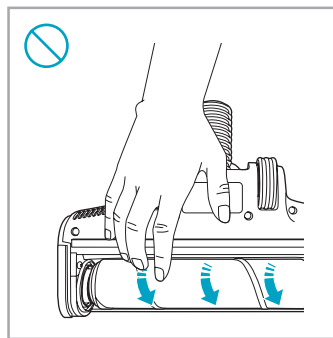

Carpet Hard Floor

www.electrolux.com

2.5h 100%

- 100%
- 75-100%
- 50-75%
- 25-50%
- 0%

1. 2.5h 100%

2. 2.5h 100%

ON/OFF

 www.electrolux.com