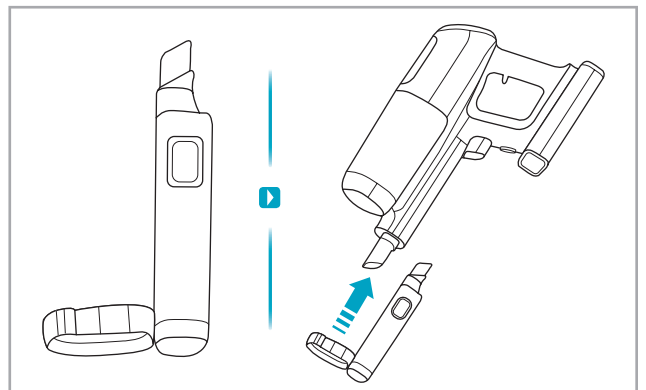

Carpet Hard Floor

www.electrolux.com

2.5h 100%

- 100%
- 75-100%
- 50-75%
- 25-50%
- 0%

1. 2.5h 100%

2. 2.5h 100%

ON/OFF

 www.electrolux.com