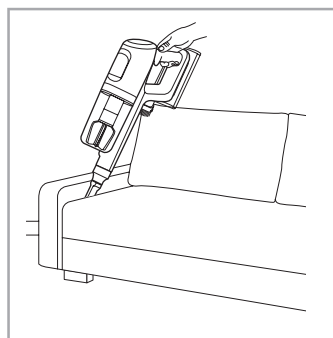

Carpet Hard Floor

www.electrolux.com

2.5h 100%

- 100%
- 75-100%
- 50-75%
- 25-50%
- 0%

1. 2.5h 100%

2. 2.5h 100%

ON/OFF

 www.electrolux.com