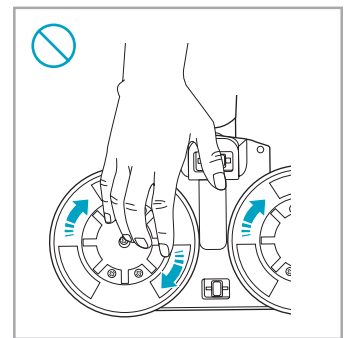

Carpet Hard Floor

www.electrolux.com

2.5h 100%

- 100%
- 75-100%
- 50-75%
- 25-50%
- 0%

1. 2.5h 100%

2. 2.5h 100%

ON/OFF

 www.electrolux.com