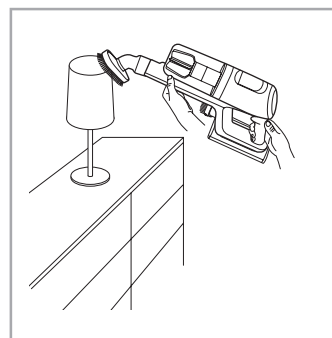

Carpet Hard Floor

www.electrolux.com

2.5h 100%

- 100%
- 75-100%
- 50-75%
- 25-50%
- 0%

1. 2.5h 100%

2. 2.5h 100%

ON/OFF

 www.electrolux.com