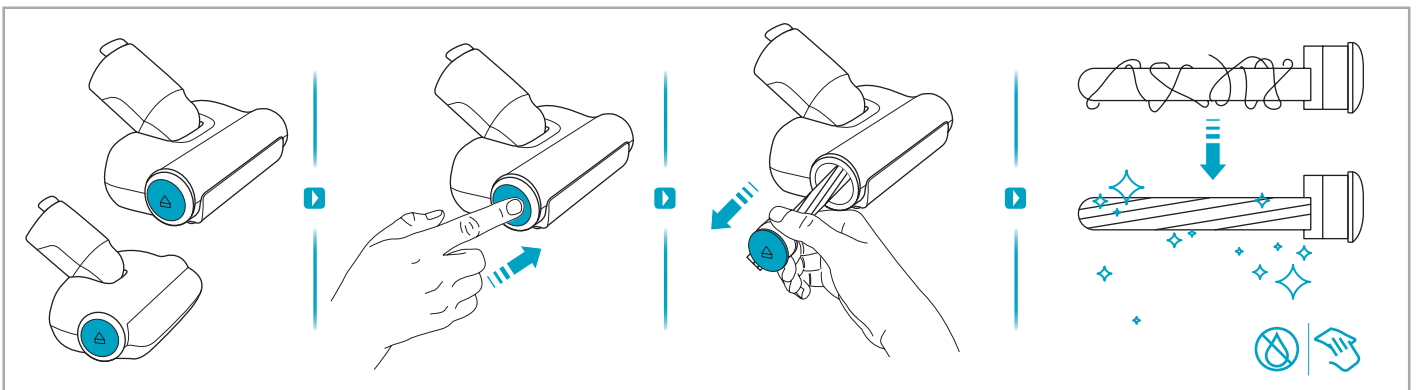

Carpet Hard Floor

www.electrolux.com

2.5h 100%

- 100%
- 75-100%
- 50-75%
- 25-50%
- 0%

1. 2.5h 100%

2. 2.5h 100%

ON/OFF

 www.electrolux.com