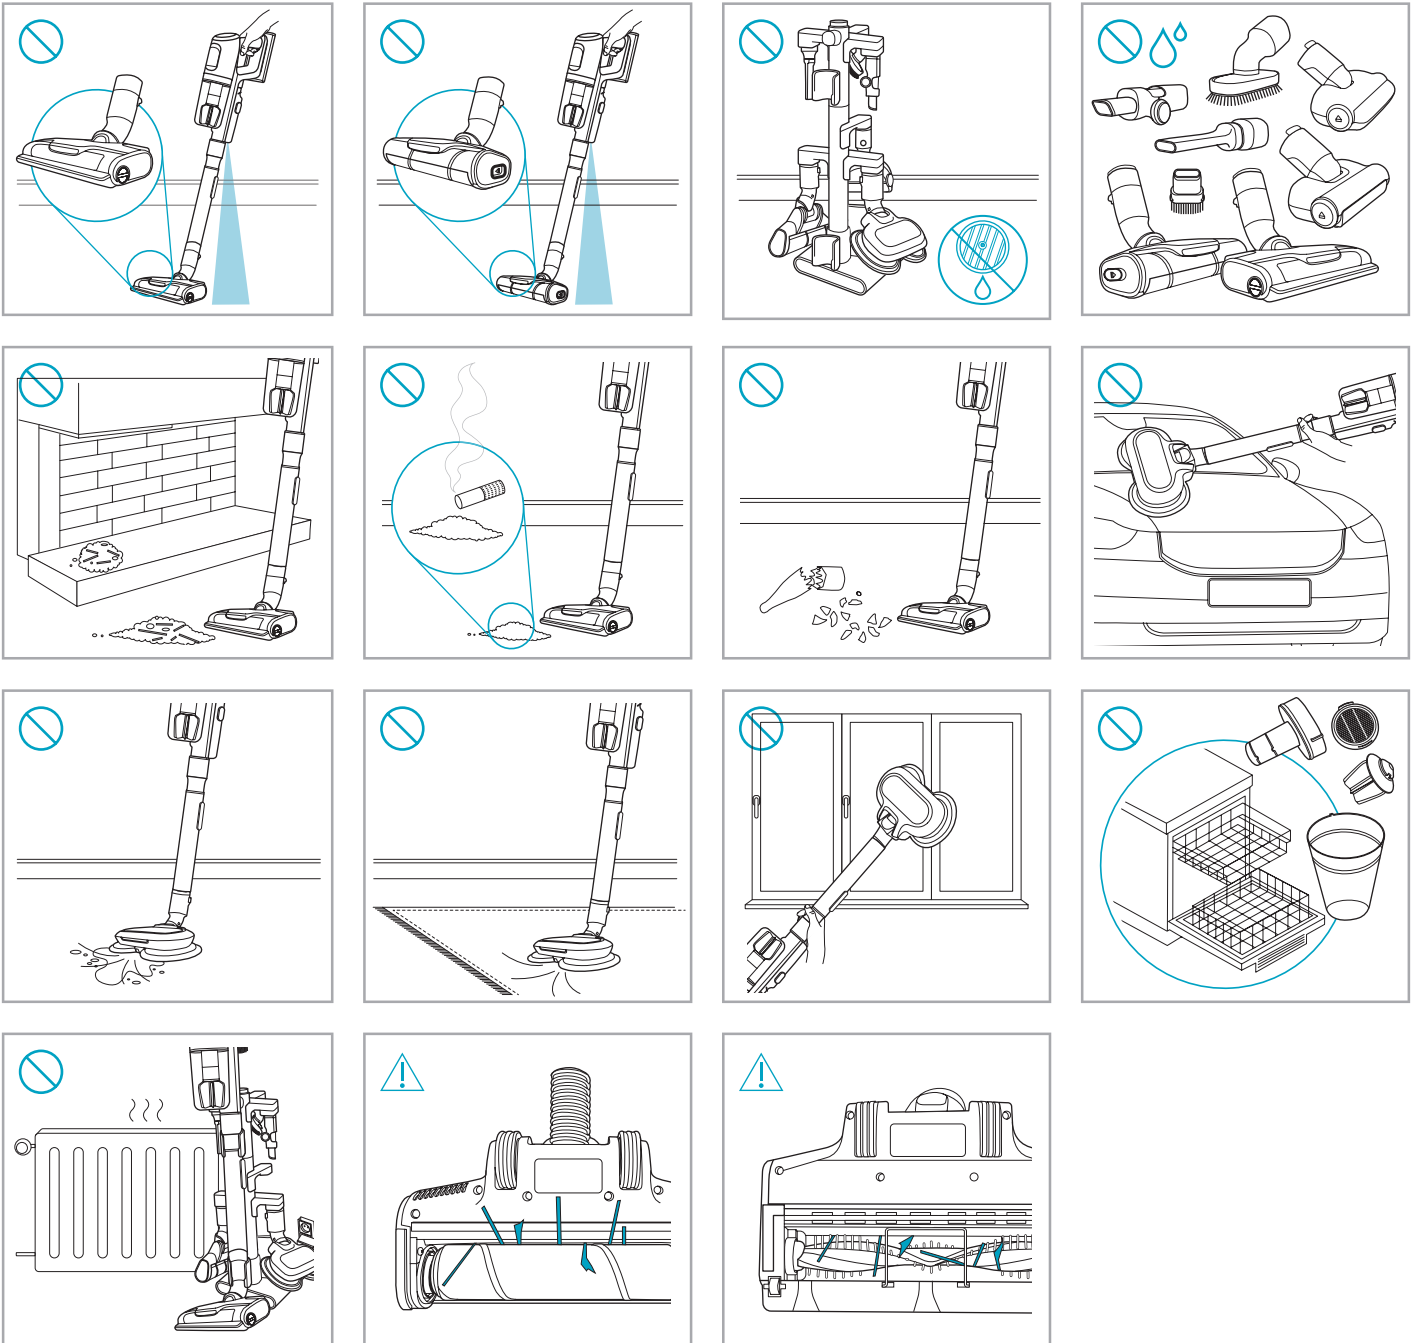

www.electrolux.com

ESKW4	KIT23	KIT22	ZE155	ZE149	ZE149A
900 923 436	900 923 383	900 923 354	900 923 379	900 923 380	900 923 381
Yearly performance Kit	Home and car kit	Duster kit	PetPro+	BedProPower+	BedProPowerUV+

ZE156	ZE157	ZE158	ZE159	ZE146	ZE153
900 923 369	900 923 438	900 923 440	900 923 442	900 923 361	900 923 405
PowerPro hard floor nozzle	PowerPro mop nozzle	Standard pads	Delicate pads	Duster	Trinity pet nozzle

KW2510207