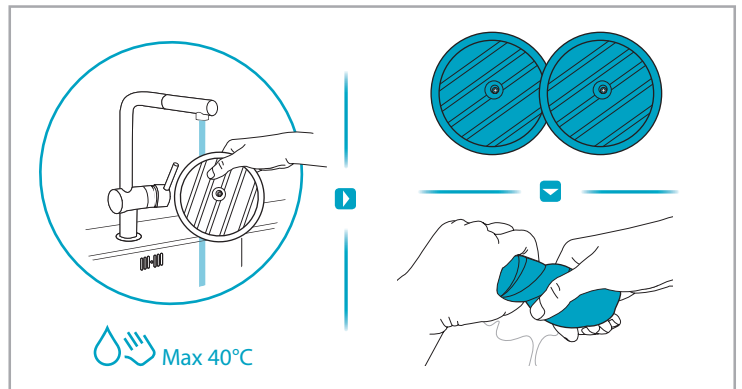

Carpet Hard Floor

www.electrolux.com

2.5h 100%

- 100%
- 75-100%
- 50-75%
- 25-50%
- 0%

1. 2.5h 100%

2. 2.5h 100%

ON/OFF

 www.electrolux.com