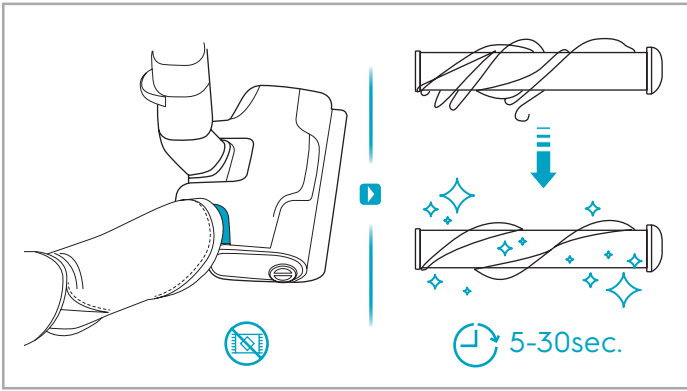

Carpet Hard Floor

www.electrolux.com

2.5h 100%

- 100%
- 75-100%
- 50-75%
- 25-50%
- 0%

1. 2.5h 100%

2. 2.5h 100%

ON/OFF

 www.electrolux.com