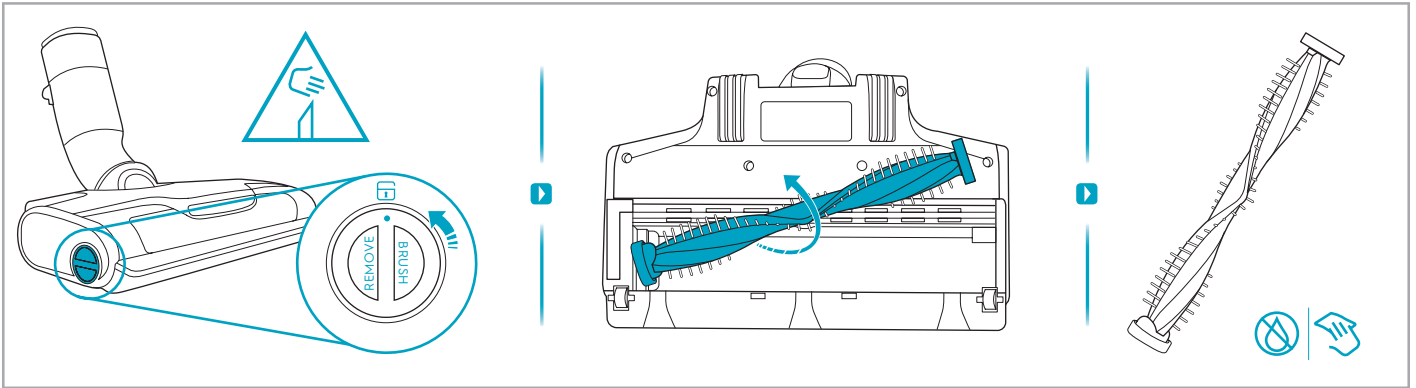

Carpet Hard Floor

www.electrolux.com

2.5h 100%

- 100%
- 75-100%
- 50-75%
- 25-50%
- 0%

1. 2.5h 100%

2. 2.5h 100%

ON/OFF

 www.electrolux.com