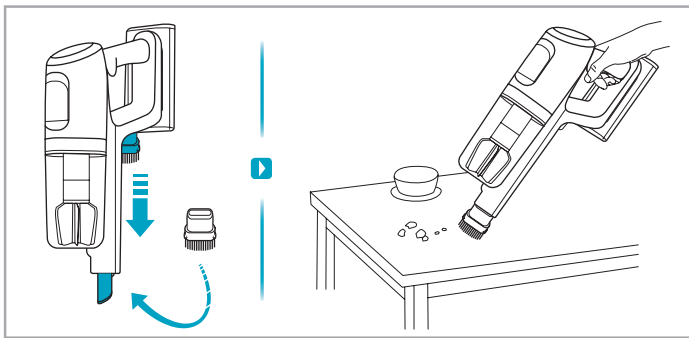

Carpet Hard Floor

www.electrolux.com

2.5h 100%

- 100%
- 75-100%
- 50-75%
- 25-50%
- 0%

1. 2.5h 100%

2. 2.5h 100%

ON/OFF

 www.electrolux.com