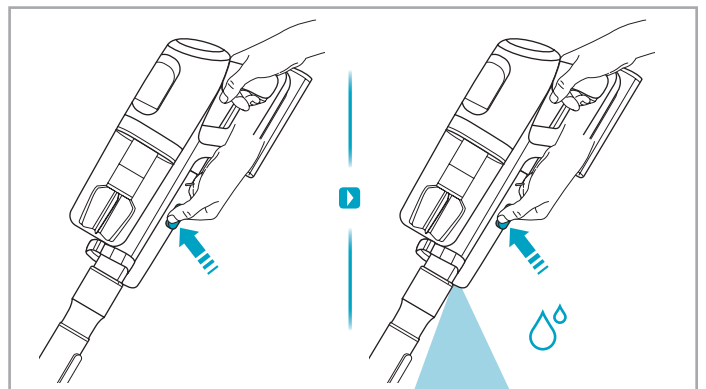

Carpet Hard Floor

www.electrolux.com

2.5h 100%

- 100%
- 75-100%
- 50-75%
- 25-50%
- 0%

1. 2.5h 100%

2. 2.5h 100%

ON/OFF

 www.electrolux.com