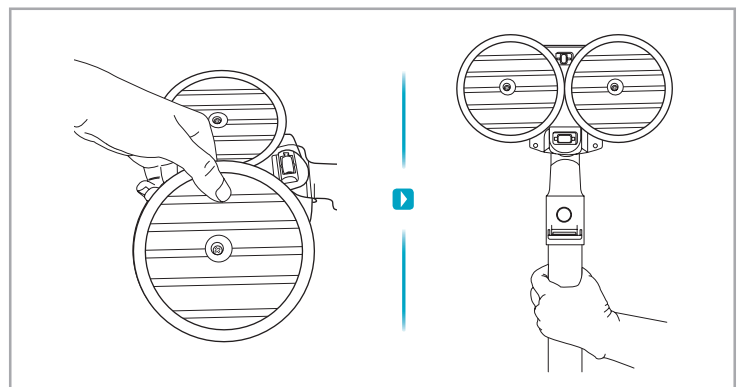

Carpet Hard Floor

www.electrolux.com

2.5h 100%

- 100%
- 75-100%
- 50-75%
- 25-50%
- 0%

1. 2.5h 100%

2. 2.5h 100%

ON/OFF

 www.electrolux.com