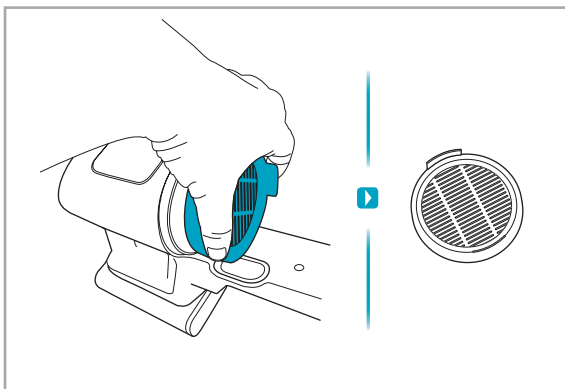

Carpet Hard Floor

www.electrolux.com

2.5h 100%

- 100%
- 75-100%
- 50-75%
- 25-50%
- 0%

1. 2.5h 100%

2. 2.5h 100%

ON/OFF

 www.electrolux.com