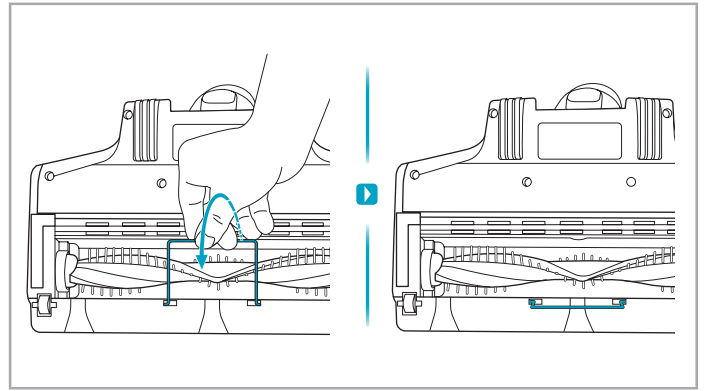

Carpet Hard Floor

www.electrolux.com

2.5h 100%

- 100%
- 75-100%
- 50-75%
- 25-50%
- 0%

1. 2.5h 100%

2. 2.5h 100%

ON/OFF

 www.electrolux.com