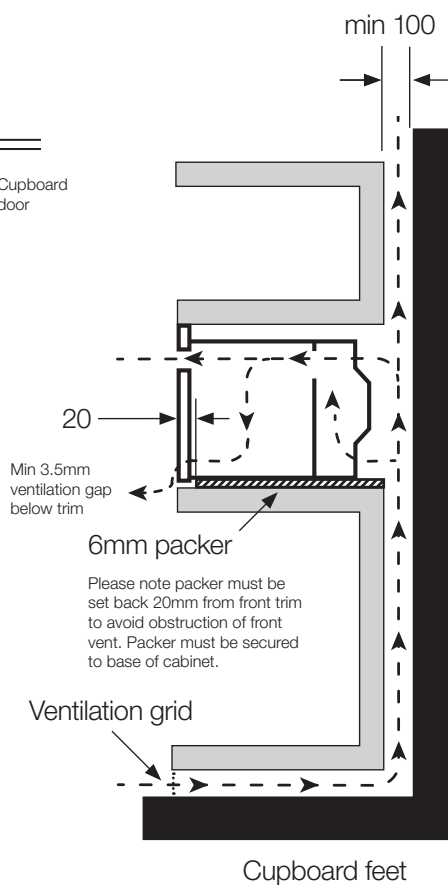

Dimension Guide

Compact oven / wall

Model:
EVEM645DSD

Dimensions

Type of fit	Width	Height	Depth
Flush fit (mm)	600	466	570 min

Ventilation openings behind, min. 250cm²

Flush fit top view

Infill panels are recessed 20mm from the external cabinet door to accommodate flush fit

Ventilation area in the base min. 250cm²

Please note packer must be set back 20mm from front trim to avoid obstruction of front vent. Packer must be secured to base of cabinet.

Please note! Dimensions to be used as a guide only. All customers MUST refer to the user manual supplied with the product for detailed installation instructions.