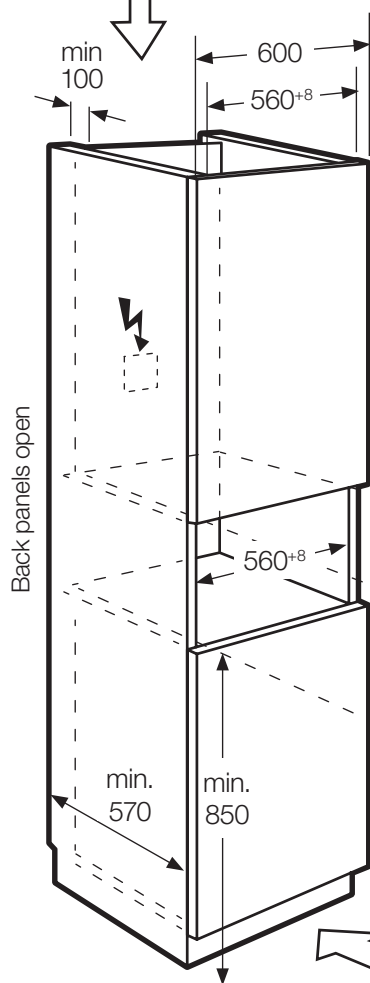

Dimension Guide

Compact oven / wall

Model:
EVEM645DSD

Dimensions

Type of fit	Width	Height	Depth
Flush fit (mm)	600	466	570 min

Ventilation openings behind, min. 250cm²

Flush fit top view

Infill panels are recessed 20mm from the external cabinet door to accommodate flush fit

Ventilation area in the base min. 250cm²

Please note packer must be set back 20mm from front trim to avoid obstruction of front vent. Packer must be secured to base of cabinet.

Please note! Dimensions to be used as a guide only. All customers MUST refer to the user manual supplied with the product for detailed installation instructions.