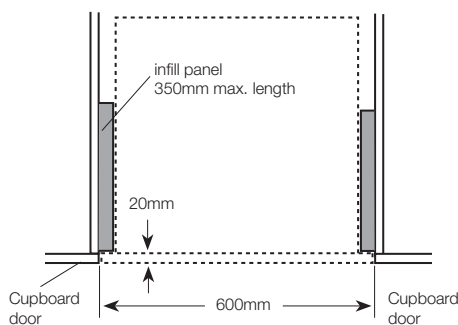

Dimension Guide

Compact oven / wall

Model:
EVEM645DSD

Dimensions

Type of fit	Width	Height	Depth
Flush fit (mm)	600	466	570 min

Ventilation openings behind, min. 250cm²

Flush fit top view

Infill panels are recessed 20mm from the external cabinet door to accommodate flush fit

Ventilation area in the base min. 250cm²

Please note packer must be set back 20mm from front trim to avoid obstruction of front vent. Packer must be secured to base of cabinet.

Please note! Dimensions to be used as a guide only. All customers MUST refer to the user manual supplied with the product for detailed installation instructions.