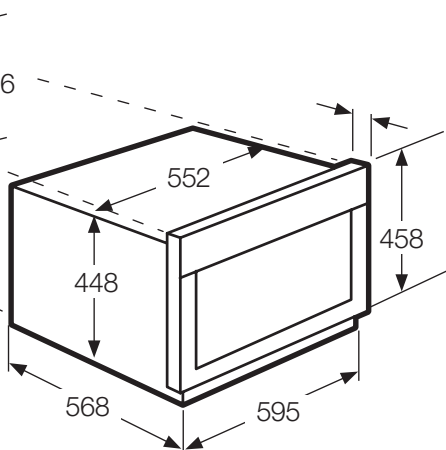

Dimension Guide

Compact oven / wall

Model:
EVEM645DSD

Dimensions

Type of fit	Width	Height	Depth
Flush fit (mm)	600	466	570 min

Ventilation openings behind, min. 250cm²

Flush fit top view

Infill panels are recessed 20mm from the external cabinet door to accommodate flush fit

Ventilation area in the base min. 250cm²

Please note packer must be set back 20mm from front trim to avoid obstruction of front vent. Packer must be secured to base of cabinet.

Please note! Dimensions to be used as a guide only. All customers MUST refer to the user manual supplied with the product for detailed installation instructions.