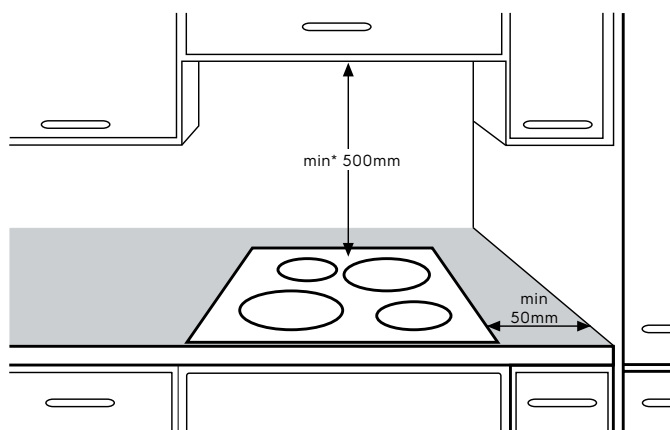

Dimension Guide

Built-in Ceramic Glass Hob / 60 cm

Model:
EHC644BE

Dimensions			
	width	height	depth
Cut-out (mm)	560	51	490
Product (mm)	590	51	520

Please note! Dimensions to be used as a guide only. All customers MUST refer to the user manual supplied with the product for detailed installation instructions.