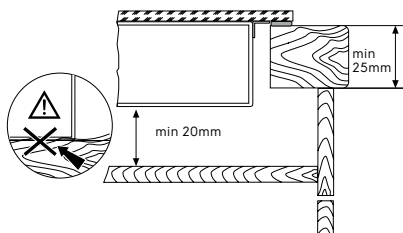

Dimension Guide

Built-in Ceramic Glass Hob / 60 cm

Model:
EHC644BE

Dimensions			
	width	height	depth
Cut-out (mm)	560	51	490
Product (mm)	590	51	520

Please note! Dimensions to be used as a guide only. All customers MUST refer to the user manual supplied with the product for detailed installation instructions.