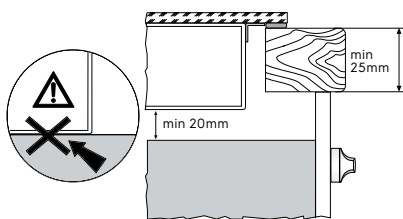

Dimension Guide

Built-in Ceramic Glass Hob / 60 cm

Model:
EHC644BE

Dimensions			
	width	height	depth
Cut-out (mm)	560	51	490
Product (mm)	590	51	520

Please note! Dimensions to be used as a guide only. All customers MUST refer to the user manual supplied with the product for detailed installation instructions.