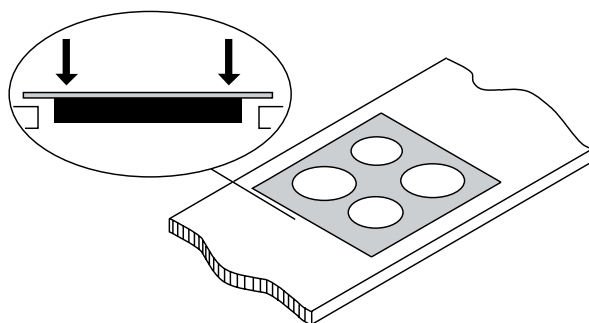

Dimension Guide

Built-in Ceramic Glass Hob / 60 cm

Model:
EHC644BE

Dimensions			
	width	height	depth
Cut-out (mm)	560	51	490
Product (mm)	590	51	520

Please note! Dimensions to be used as a guide only. All customers MUST refer to the user manual supplied with the product for detailed installation instructions.