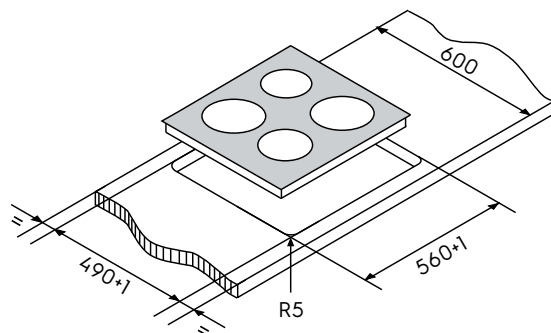

Dimension Guide

Built-in Ceramic Glass Hob / 60 cm

Model:
EHC644BE

Dimensions			
	width	height	depth
Cut-out (mm)	560	51	490
Product (mm)	590	51	520

Please note! Dimensions to be used as a guide only. All customers MUST refer to the user manual supplied with the product for detailed installation instructions.