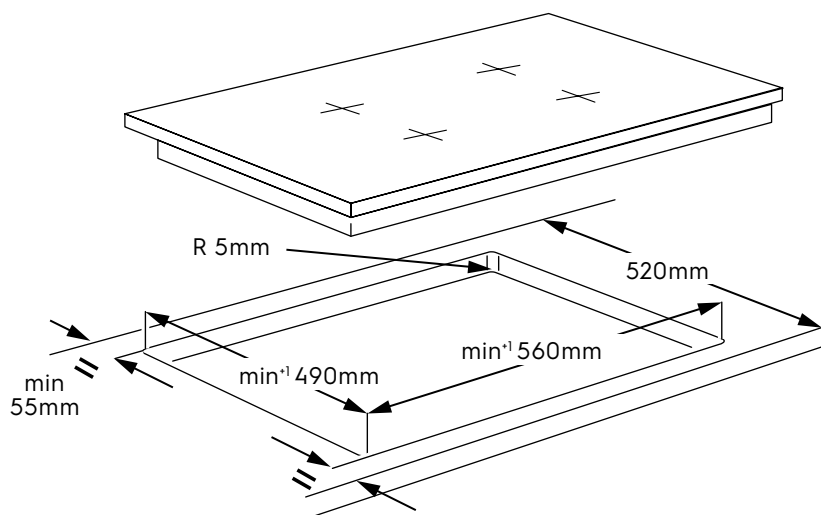

# Dimension Guide

## Built-in Induction Hob / 60 cm

**Model:**  
EHI635BE

Dimensions			
	width	height	depth
Cut-out (mm)	560	51	490
Product (mm)	590	51	520

**Please note!** Dimensions to be used as a guide only. All customers MUST refer to the user manual supplied with the product for detailed installation instructions.