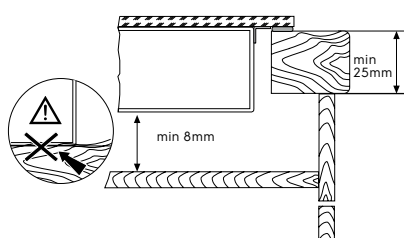

# Dimension Guide

## Built-in Induction Hob / 60 cm

**Model:**  
EHI635BE

Dimensions			
	width	height	depth
Cut-out (mm)	560	51	490
Product (mm)	590	51	520

**Please note!** Dimensions to be used as a guide only. All customers MUST refer to the user manual supplied with the product for detailed installation instructions.