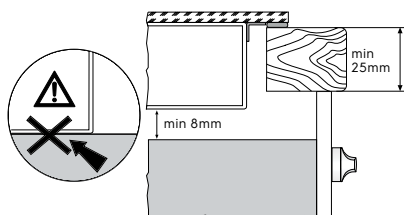

# Dimension Guide

## Built-in Induction Hob / 60 cm

**Model:**  
EHI635BE

Dimensions			
	width	height	depth
Cut-out (mm)	560	51	490
Product (mm)	590	51	520

**Please note!** Dimensions to be used as a guide only. All customers MUST refer to the user manual supplied with the product for detailed installation instructions.