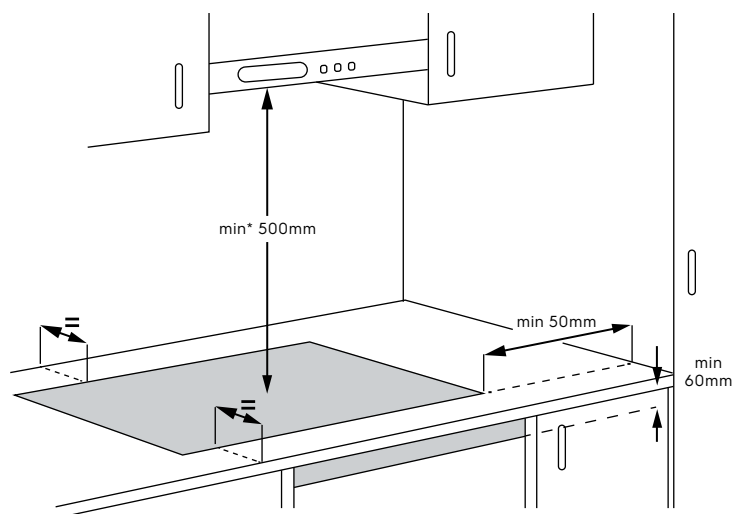

# Dimension Guide

## Built-in Induction Hob / 60 cm

**Model:**  
EHI635BE

Dimensions			
	width	height	depth
Cut-out (mm)	560	51	490
Product (mm)	590	51	520

**Please note!** Dimensions to be used as a guide only. All customers MUST refer to the user manual supplied with the product for detailed installation instructions.