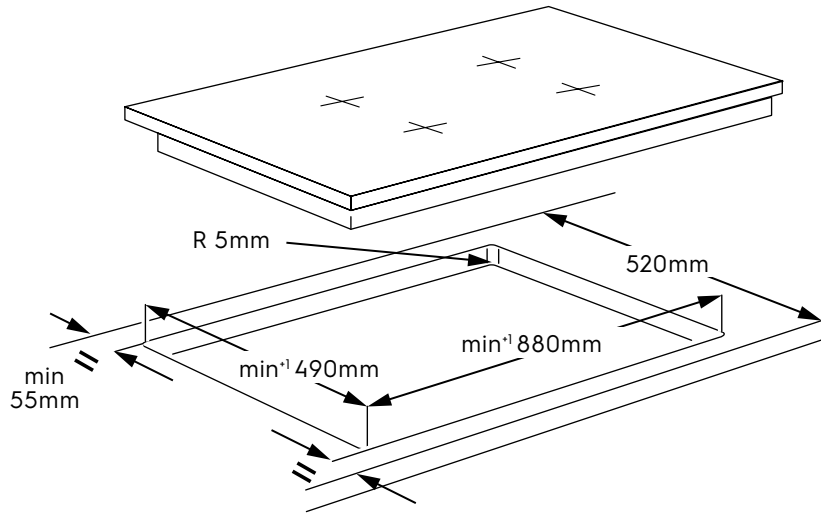

Dimension Guide

Built-in Induction Hob / 90 cm

Model:
EHI955BE

Dimensions			
	width	height	depth
Cut-out (mm)	880	51	490
Product (mm)	910	51	520

Please note! Dimensions to be used as a guide only. All customers MUST refer to the user manual supplied with the product for detailed installation instructions.