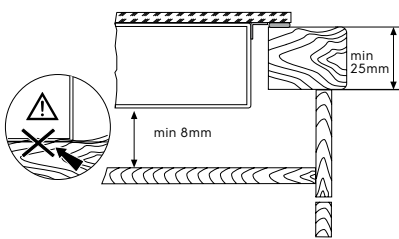

Dimension Guide

Built-in Induction Hob / 90 cm

Model:
EHI955BE

Dimensions			
	width	height	depth
Cut-out (mm)	880	51	490
Product (mm)	910	51	520

Please note! Dimensions to be used as a guide only. All customers MUST refer to the user manual supplied with the product for detailed installation instructions.