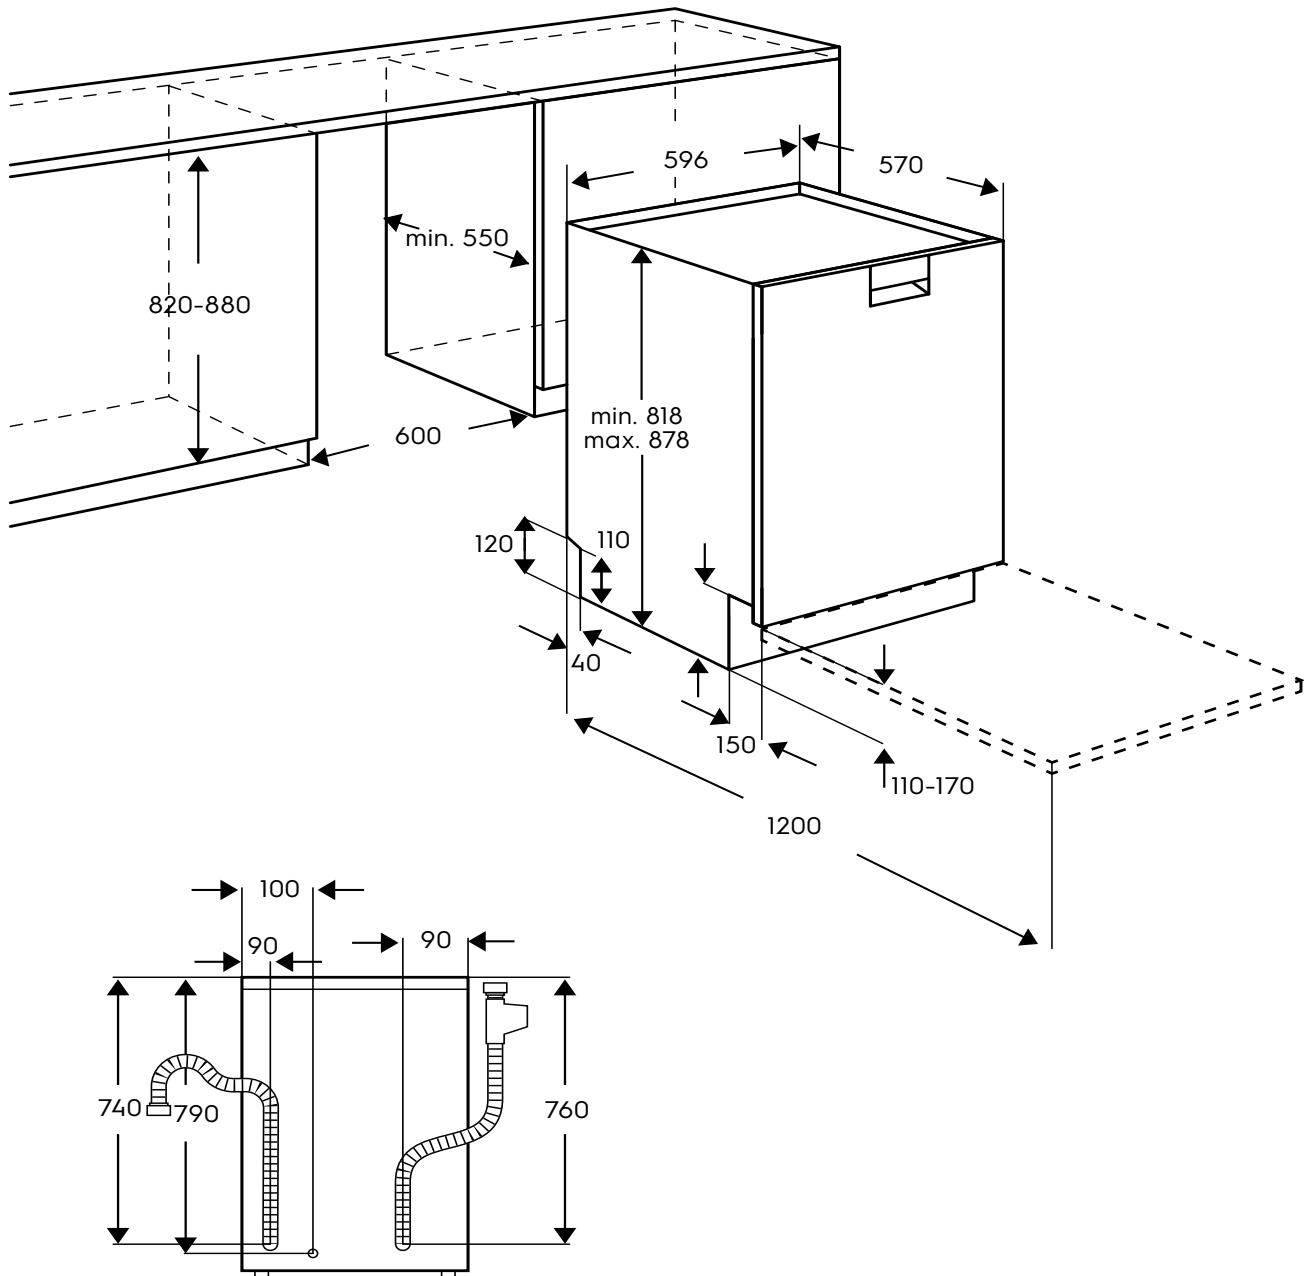

Dimension Guide

Built Under Dishwasher

Model:
ESF97400ROX

Dimensions			
	width	height	depth
Cut-out (mm)	600	820-880	550
Product (mm)	596	818-878	570

Please note! Dimensions to be used as a guide only. All customers MUST refer to the user manual supplied with the product for detailed installation instructions.
© 2022 Electrolux S.E.A PTE. LTD. E_Dim_ESF97400ROX_Apr22