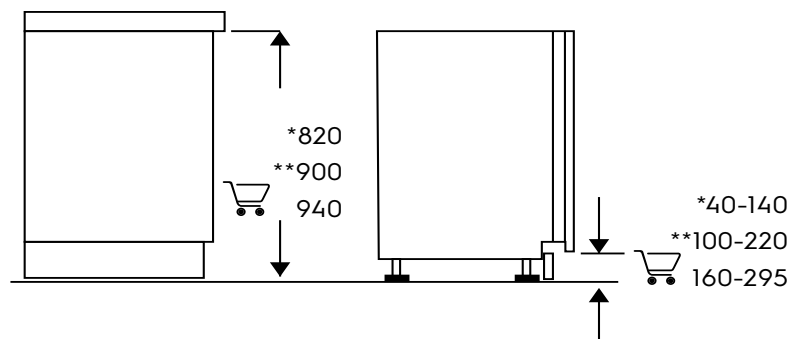

Dimension Guide

Fully Integrated Dishwasher

Model:
ESL51600ZO

Dimensions			
	width	height	depth
Cut-out (mm)	600	820-900	570
Product (mm)	596	818	550

Please note! Dimensions to be used as a guide only. All customers MUST refer to the user manual supplied with the product for detailed installation instructions.
© 2022 Electrolux S.E.A PTE. LTD. E_Dim_ESL51600ZO_Apr22