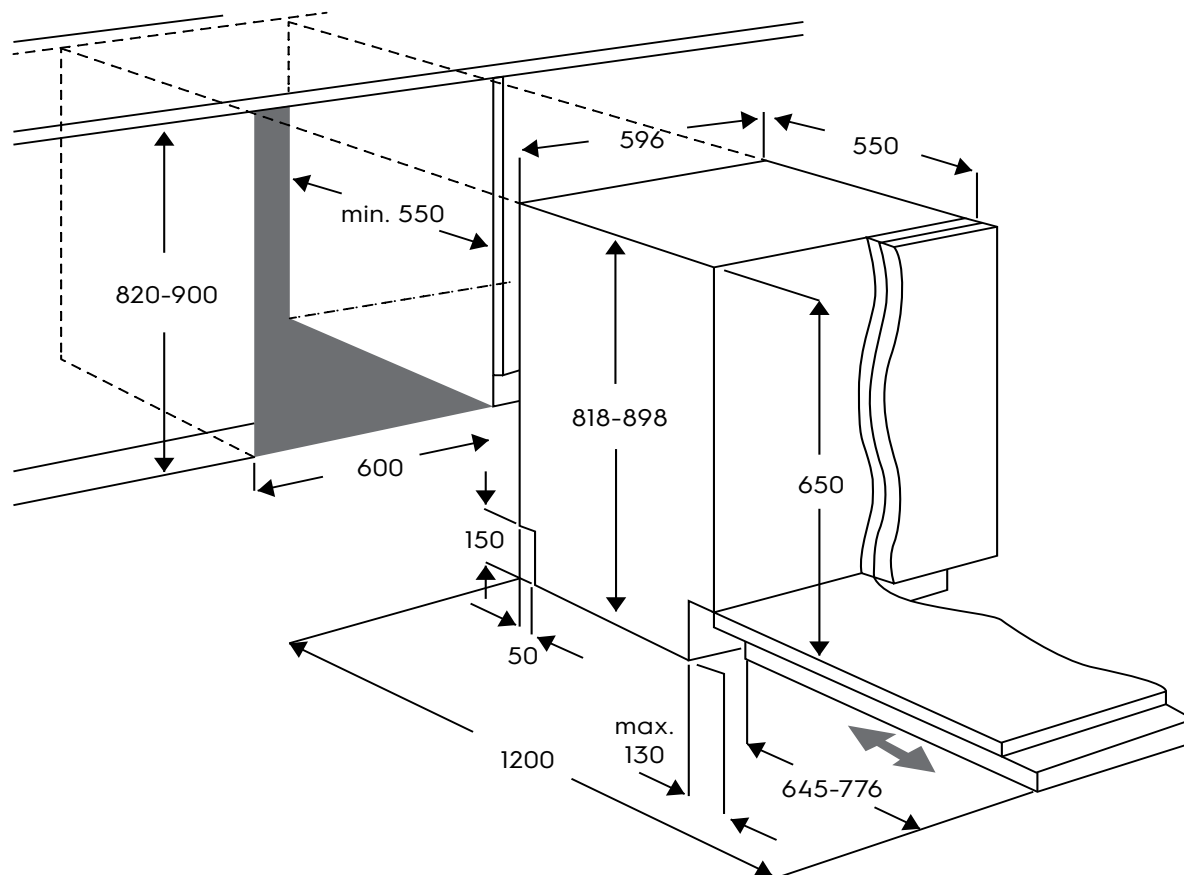

Dimension Guide

Fully Integrated Dishwasher

Model:
ESL51600ZO

Dimensions			
	width	height	depth
Cut-out (mm)	600	820-900	570
Product (mm)	596	818	550

Please note! Dimensions to be used as a guide only. All customers MUST refer to the user manual supplied with the product for detailed installation instructions.
© 2022 Electrolux S.E.A PTE. LTD. E_Dim_ESL51600ZO_Apr22