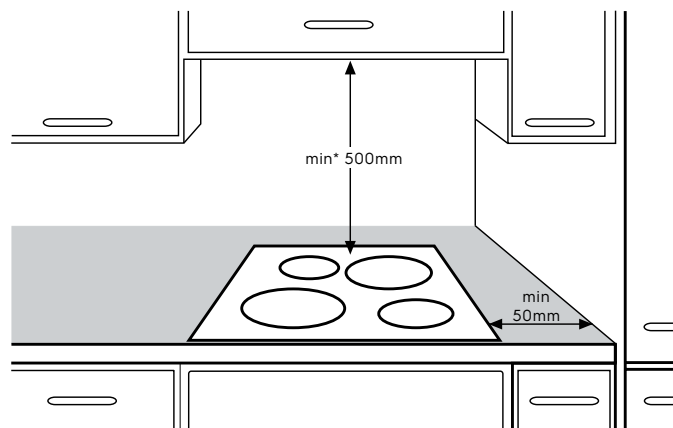

# Dimension Guide

## Built-in Ceramic Glass Hob / 60 cm

**Model:**  
EHC644BE

Dimensions			
	width	height	depth
Cut-out (mm)	560	51	490
Product (mm)	590	51	520

**Please note!** Dimensions to be used as a guide only. All customers MUST refer to the user manual supplied with the product for detailed installation instructions.