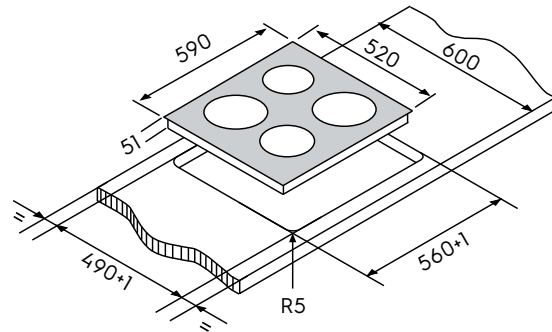

# Dimension Guide

## Built-in Ceramic Glass Hob / 60 cm

**Model:**  
EHC644BE

Dimensions			
	width	height	depth
Cut-out (mm)	560	51	490
Product (mm)	590	51	520

**Please note!** Dimensions to be used as a guide only. All customers MUST refer to the user manual supplied with the product for detailed installation instructions.