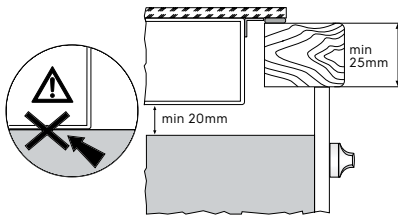

# Dimension Guide

## Built-in Ceramic Glass Hob / 60 cm

**Model:**  
EHC644BE

Dimensions			
	width	height	depth
Cut-out (mm)	560	51	490
Product (mm)	590	51	520

**Please note!** Dimensions to be used as a guide only. All customers MUST refer to the user manual supplied with the product for detailed installation instructions.