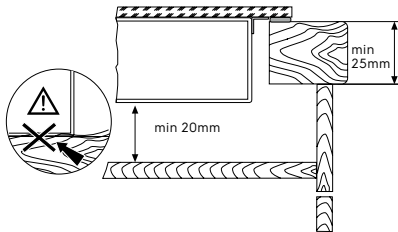

# Dimension Guide

## Built-in Ceramic Glass Hob / 60 cm

**Model:**  
EHC644BE

Dimensions			
	width	height	depth
Cut-out (mm)	560	51	490
Product (mm)	590	51	520

**Please note!** Dimensions to be used as a guide only. All customers MUST refer to the user manual supplied with the product for detailed installation instructions.