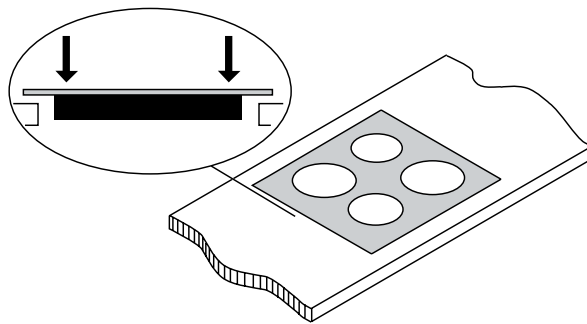

# Dimension Guide

## Built-in Ceramic Glass Hob / 60 cm

**Model:**  
EHC644BE

Dimensions			
	width	height	depth
Cut-out (mm)	560	51	490
Product (mm)	590	51	520

**Please note!** Dimensions to be used as a guide only. All customers MUST refer to the user manual supplied with the product for detailed installation instructions.