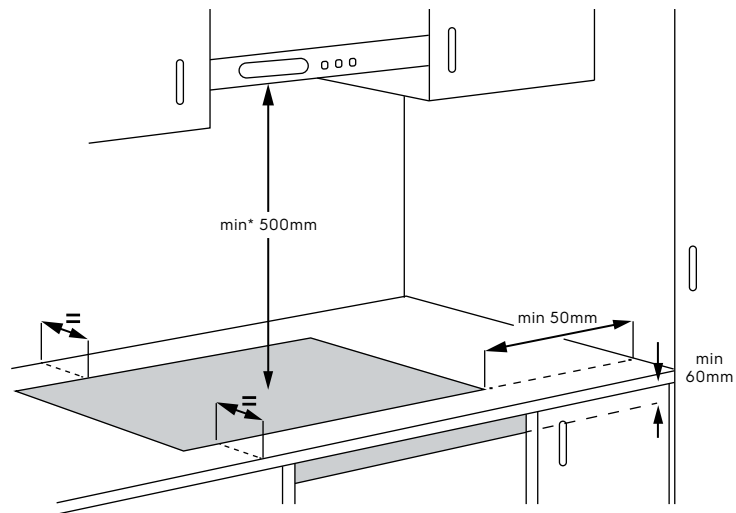

# Dimension Guide

## Built-in Induction Hob / 70 cm

**Model:**  
EHI745BE

Dimensions			
	width	height	depth
Cut-out (mm)	680	51	490
Product (mm)	710	51	520

**Please note!** Dimensions to be used as a guide only. All customers MUST refer to the user manual supplied with the product for detailed installation instructions.