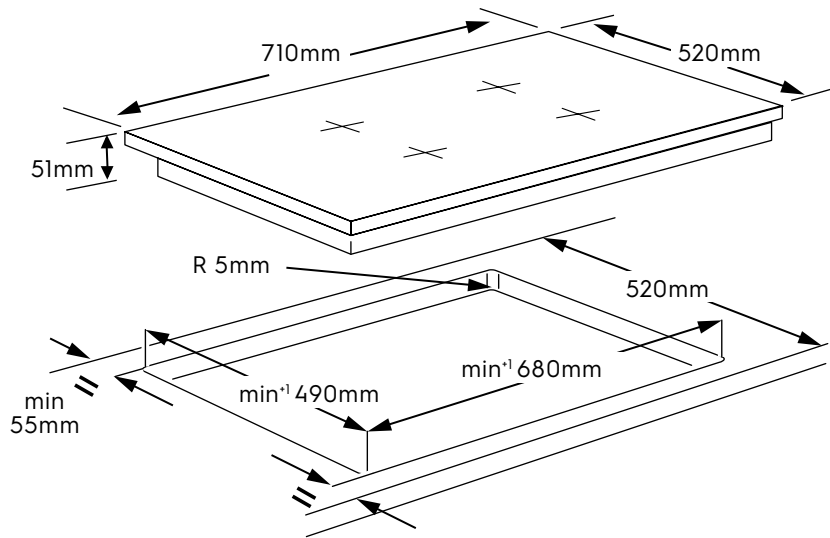

# Dimension Guide

## Built-in Induction Hob / 70 cm

**Model:**  
EHI745BE

Dimensions			
	width	height	depth
Cut-out (mm)	680	51	490
Product (mm)	710	51	520

**Please note!** Dimensions to be used as a guide only. All customers MUST refer to the user manual supplied with the product for detailed installation instructions.