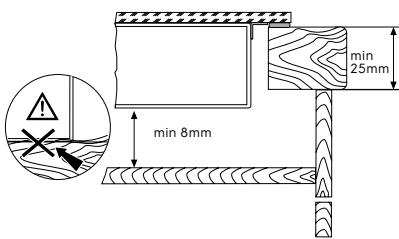

# Dimension Guide

## Built-in Induction Hob / 70 cm

**Model:**  
EHI745BE

Dimensions			
	width	height	depth
Cut-out (mm)	680	51	490
Product (mm)	710	51	520

**Please note!** Dimensions to be used as a guide only. All customers MUST refer to the user manual supplied with the product for detailed installation instructions.