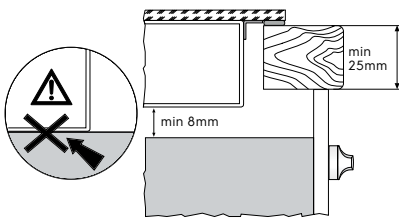

# Dimension Guide

## Built-in Induction Hob / 70 cm

**Model:**  
EHI745BE

Dimensions			
	width	height	depth
Cut-out (mm)	680	51	490
Product (mm)	710	51	520

**Please note!** Dimensions to be used as a guide only. All customers MUST refer to the user manual supplied with the product for detailed installation instructions.