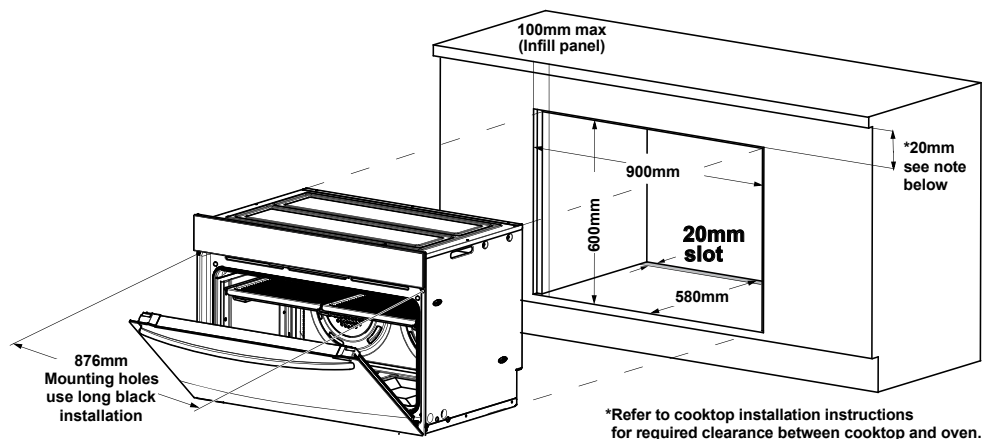

# Dimension Guide

## Built-in Single Oven

**Model:**  
EVE915DSEA

Dimensions			
	width	height	depth
Cut-out (mm)	900	755	600
Product (mm)	895	596	572

**NOTE:** If a powerpoint is fitted it must be accessible with the appliance installed.

**NOTE:** If a powerpoint is fitted it must be accessible with the appliance installed.

For the best integration within a kitchen, install this appliance in a cupboard that gives a flush fit with the surrounding cupboard fronts. A recess of 20mm is ideal. **NOTE:** Your appliance must be mounted on a horizontal surface for the full width and depth of the product. **NOTE:** A ventilation slot 20mm wide is required at the rear of the base of the cabinet floor.