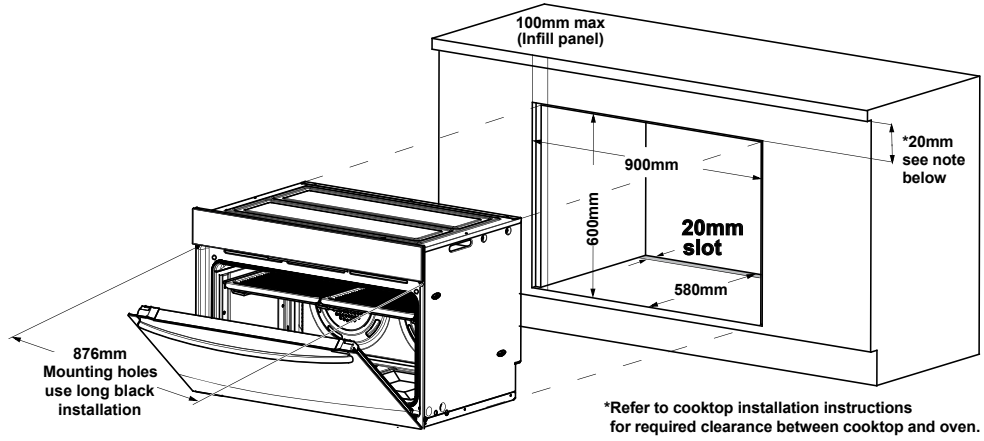

Model:
EVE915DSEA

NOTE: If a powerpoint is fitted it must be accessible with the appliance installed.