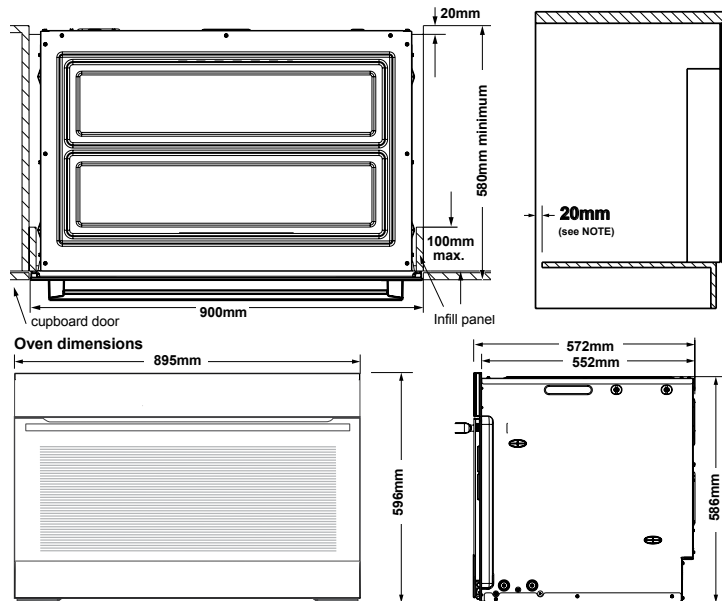

NOTE: If a powerpoint is fitted it must be accessible with the appliance installed.