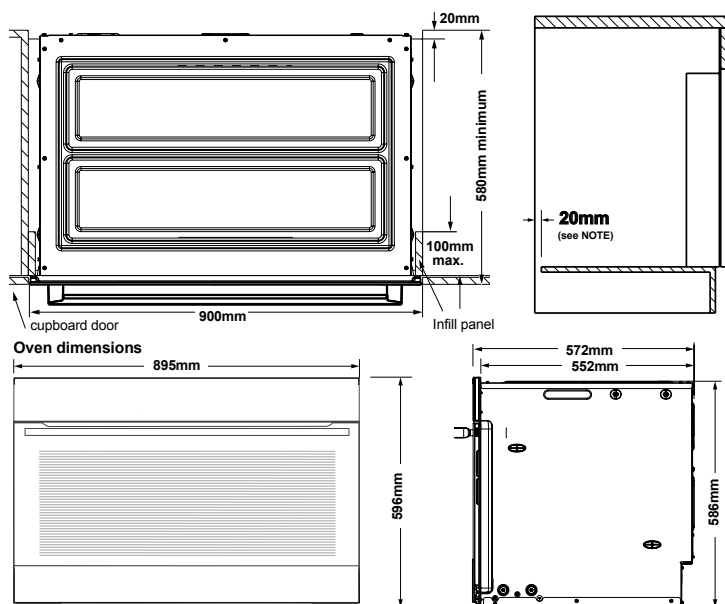

# Dimension Guide

## Built-in Single Oven

**Model:**  
EVE915DSEA

Dimensions			
	width	height	depth
Cut-out (mm)	900	755	600
Product (mm)	895	596	572

**NOTE:** If a powerpoint is fitted it must be accessible with the appliance installed.

**NOTE:** If a powerpoint is fitted it must be accessible with the appliance installed.

For the best integration within a kitchen, install this appliance in a cupboard that gives a flush fit with the surrounding cupboard fronts. A recess of 20mm is ideal. **NOTE:** Your appliance must be mounted on a horizontal surface for the full width and depth of the product. **NOTE:** A ventilation slot 20mm wide is required at the rear of the base of the cabinet floor.