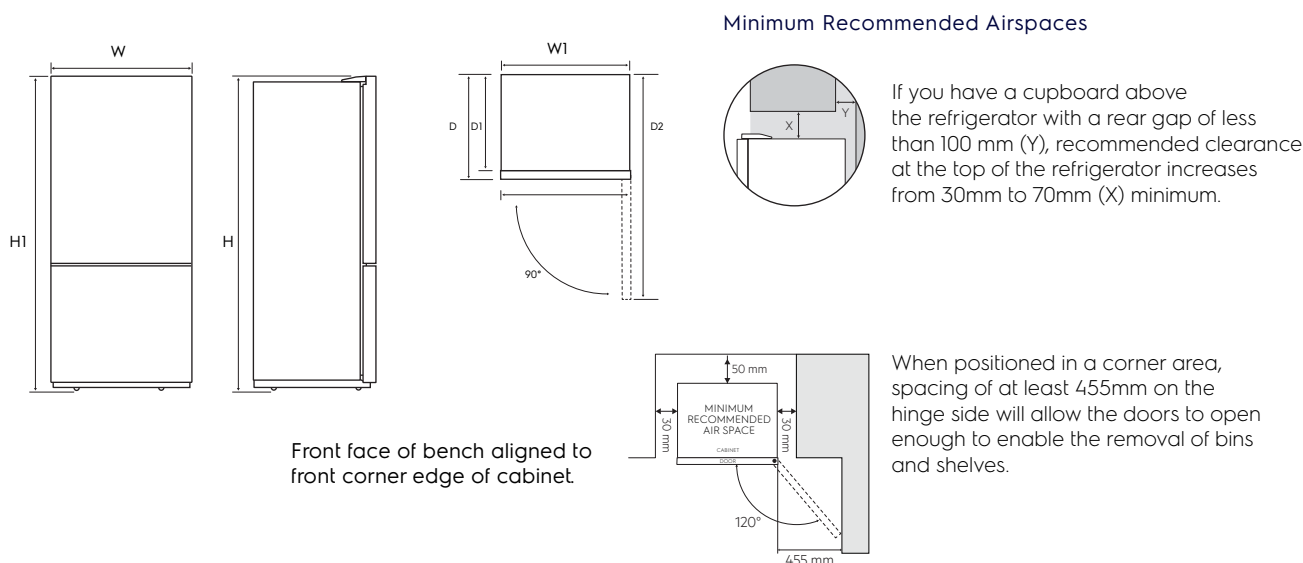

Dimension Guide

Bottom freezer refrigerator

Model:
EBE4302BD

Bottom Freezer refrigerator models:	Total width (mm)	Cabinet width (mm)	Total depth including door and handle (mm)	Cabinet depth (mm)	Depth door open 90° (mm)	Total height (mm)	Cabinet height (mm)	Air space needed above cabinet (mm)
EBE4302BD	699	693	723	641	1360	1725	1705	50

Important! Please ensure that the access to your kitchen (including doorways, corridors, island benches, etc) allows sufficient clearance to move your fridge into position.

Please note! Dimensions to be used as a guide only. All customers MUST refer to the user manual supplied with the product for detailed installation instructions.