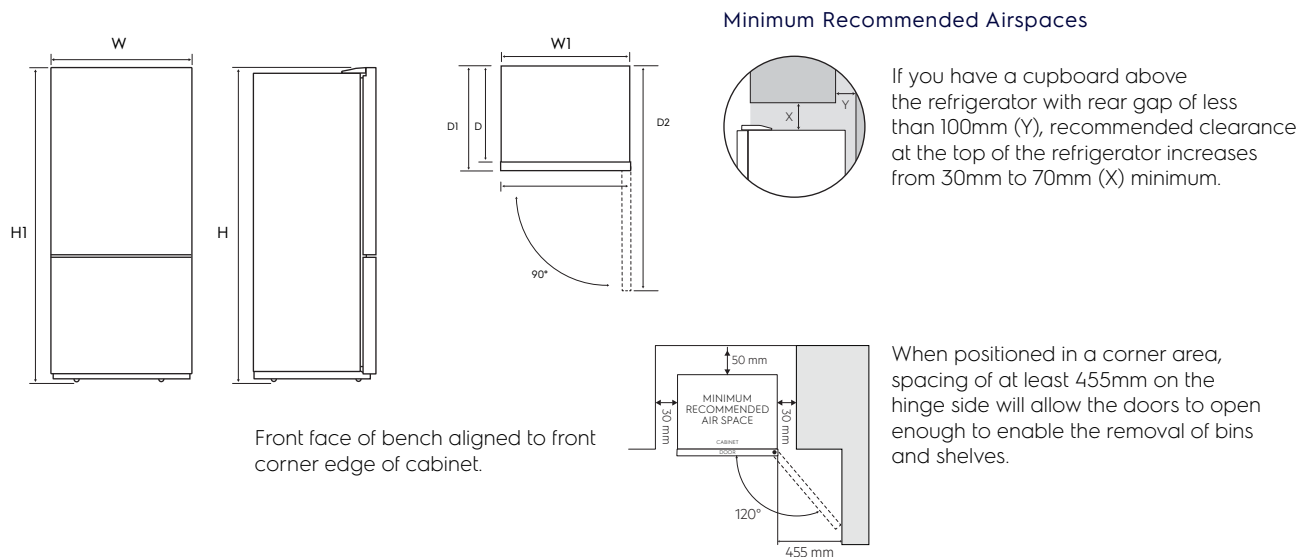

Dimension Guide

Bottom freezer refrigerator

Model:
EBE5002BD-R

Bottom Freezer refrigerator models:	Total width (mm)	Cabinet width (mm)	Total depth including door and handle (mm)	Cabinet depth (mm)	Depth door open 90° (mm)	Total height (mm)	Cabinet height (mm)	Air space needed above cabinet (mm)
EBE5002BD-R	796	790	723	641	1457	1725	1705	50

Important! Please ensure that the access to your kitchen (including doorways, corridors, island benches, etc) allows sufficient clearance to move your fridge into position.

Please note! Dimensions to be used as a guide only. All customers MUST refer to the user manual supplied with the product for detailed installation instructions.