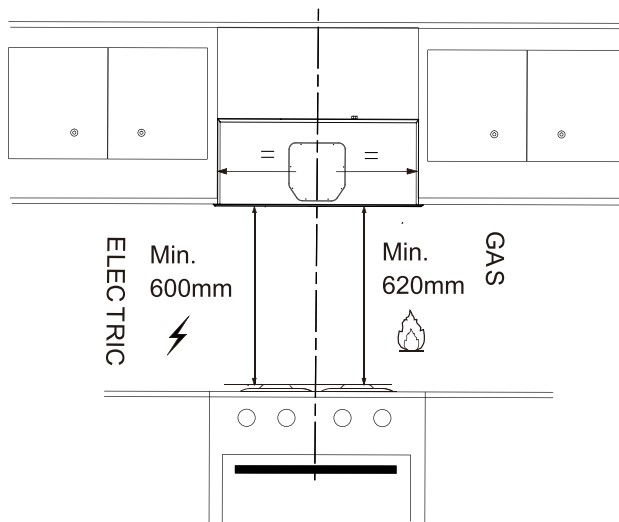

# Dimension Guide

## Integrated Extractor hood

**Model:**  
ERI655DSE

### Dimensions

	width	height	depth
Product (mm)	526	329+23	292

**Please note!** Dimensions to be used as a guide only. All customers MUST refer to the user manual supplied with the product for detailed installation instructions.  
© 2023 Electrolux S.E.A PTE. LTD. ELX\_DIM\_ERI655DSE\_Nov23