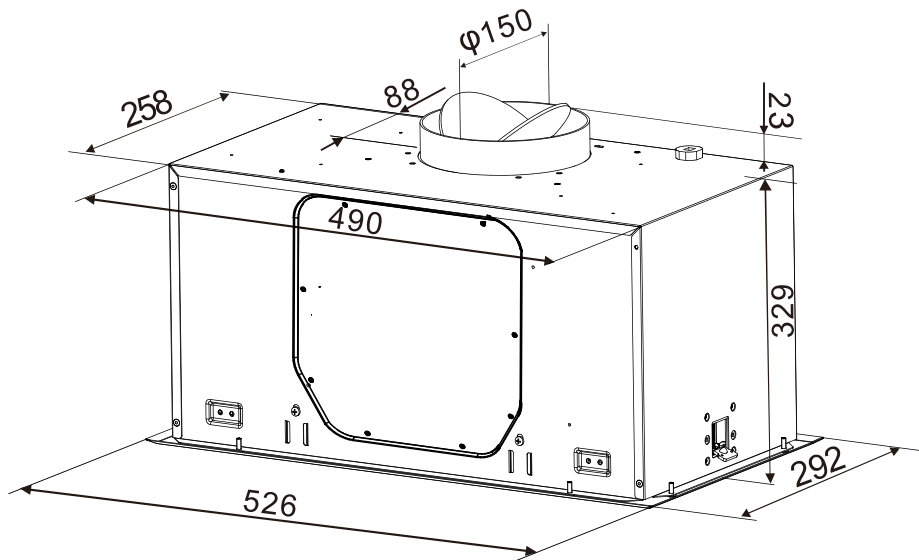

# Dimension Guide

## Integrated Extractor hood

**Model:**  
ERI655DSE

### Dimensions

	width	height	depth
Product (mm)	526	329+23	292

**Please note!** Dimensions to be used as a guide only. All customers MUST refer to the user manual supplied with the product for detailed installation instructions.  
© 2023 Electrolux S.E.A PTE. LTD. ELX\_DIM\_ERI655DSE\_Nov23