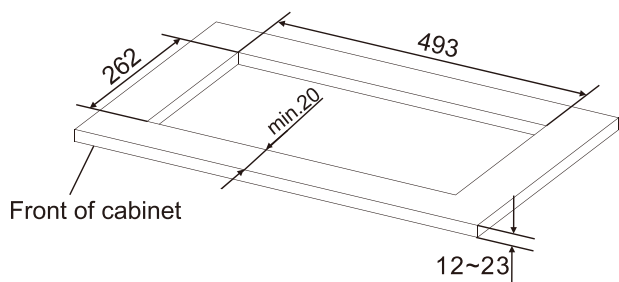

# Dimension Guide

### Dimensions

	width	height	depth
Product (mm)	526	329+23	292

**Please note!** Dimensions to be used as a guide only. All customers MUST refer to the user manual supplied with the product for detailed installation instructions.  
© 2023 Electrolux S.E.A PTE. LTD. ELX\_DIM\_ERI655DSE\_Nov23