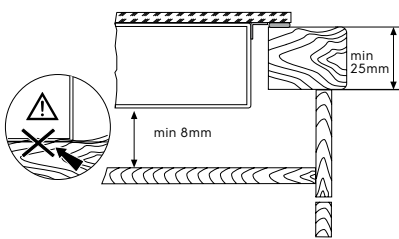

# Dimension Guide

## Built-in Induction Hob / 60 cm

**Model:**  
EHI635BF

Dimensions			
	width	height	depth
Cut-out (mm)	560	51	490
Product (mm)	590	51	520

**Please note!** Dimensions to be used as a guide only. All customers MUST refer to the user manual supplied with the product for detailed installation instructions.