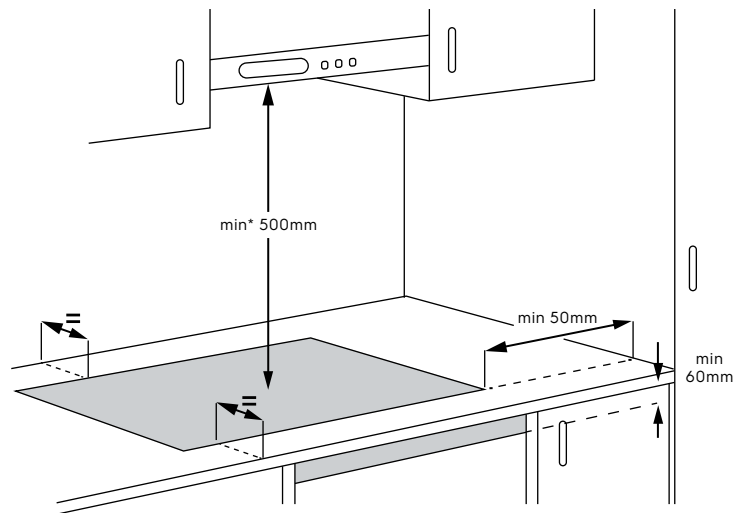

# Dimension Guide

## Built-in Induction Hob / 60 cm

**Model:**  
EHI635BF

Dimensions			
	width	height	depth
Cut-out (mm)	560	51	490
Product (mm)	590	51	520

**Please note!** Dimensions to be used as a guide only. All customers MUST refer to the user manual supplied with the product for detailed installation instructions.