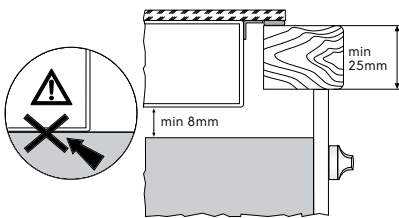

# Dimension Guide

## Built-in Induction Hob / 60 cm

**Model:**  
EHI635BF

Dimensions			
	width	height	depth
Cut-out (mm)	560	51	490
Product (mm)	590	51	520

**Please note!** Dimensions to be used as a guide only. All customers MUST refer to the user manual supplied with the product for detailed installation instructions.