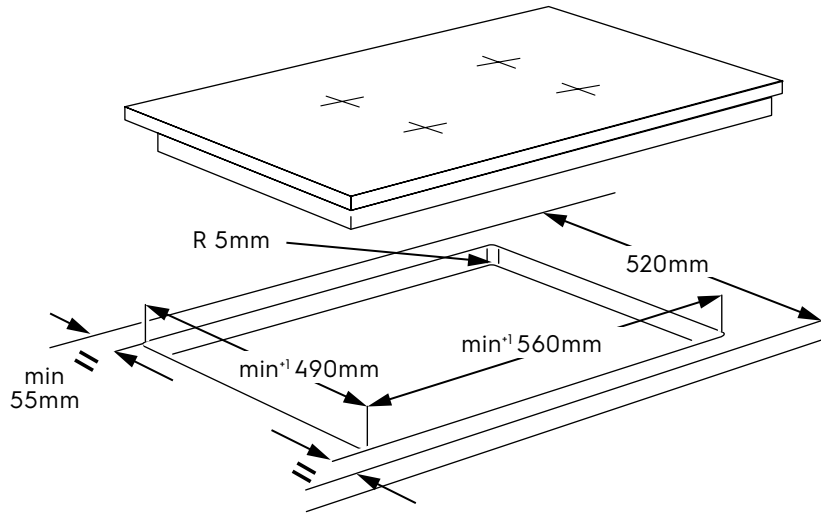

# Dimension Guide

## Built-in Induction Hob / 60 cm

**Model:**  
EHI635BF

Dimensions			
	width	height	depth
Cut-out (mm)	560	51	490
Product (mm)	590	51	520

**Please note!** Dimensions to be used as a guide only. All customers MUST refer to the user manual supplied with the product for detailed installation instructions.