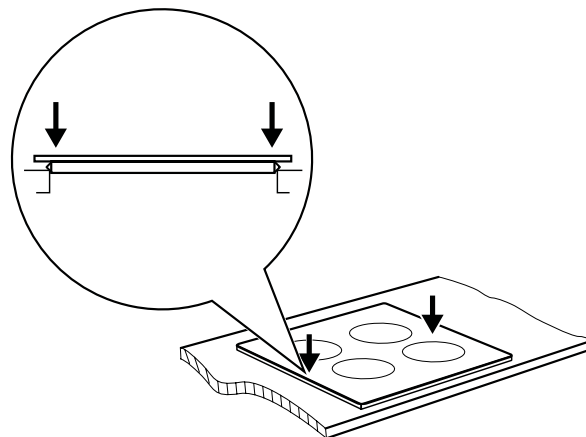

Dimension Guide

Induction cooktop

Model:
EHI641BFA

Dimensions

| | width | height | depth |
|--------------|-------|--------|-------|
| Cut-out (mm) | 560 | 51 | 490 |
| Product (mm) | 590 | 51 | 520 |

Please note! Dimensions to be used as a guide only. All customers MUST refer to the user manual supplied with the product for detailed installation instructions.