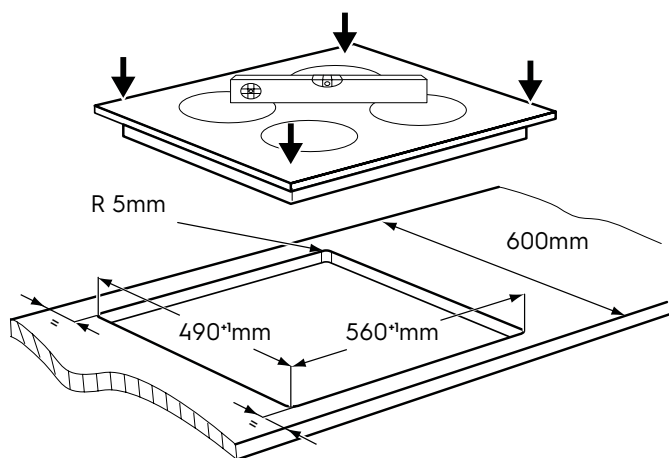

Dimension Guide

Induction cooktop

Model:
EHI641BFA

Dimensions

| | width | height | depth |
|--------------|-------|--------|-------|
| Cut-out (mm) | 560 | 51 | 490 |
| Product (mm) | 590 | 51 | 520 |

Please note! Dimensions to be used as a guide only. All customers MUST refer to the user manual supplied with the product for detailed installation instructions.