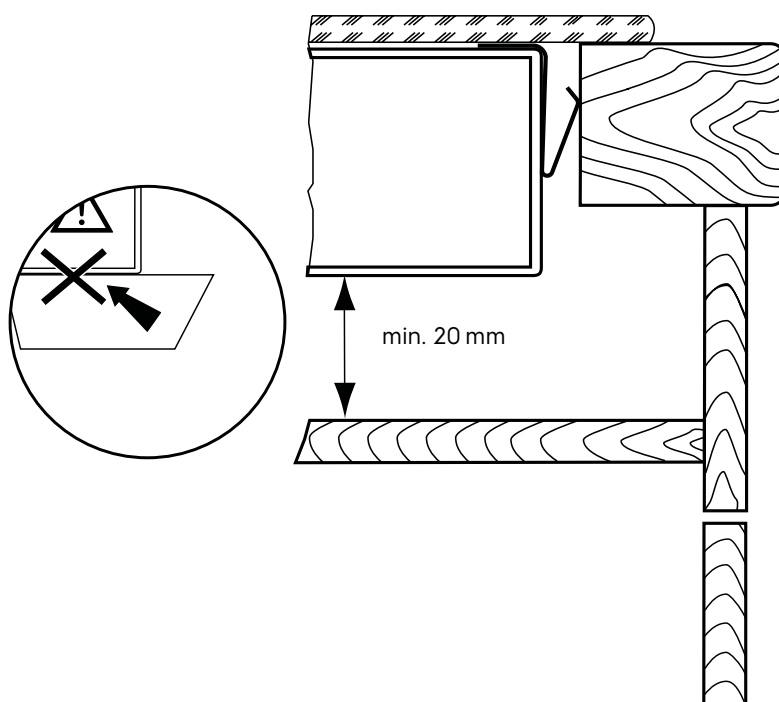

Dimension Guide

Induction cooktop

Model:
EHI641BFA

Dimensions

| | width | height | depth |
|--------------|-------|--------|-------|
| Cut-out (mm) | 560 | 51 | 490 |
| Product (mm) | 590 | 51 | 520 |

Please note! Dimensions to be used as a guide only. All customers MUST refer to the user manual supplied with the product for detailed installation instructions.