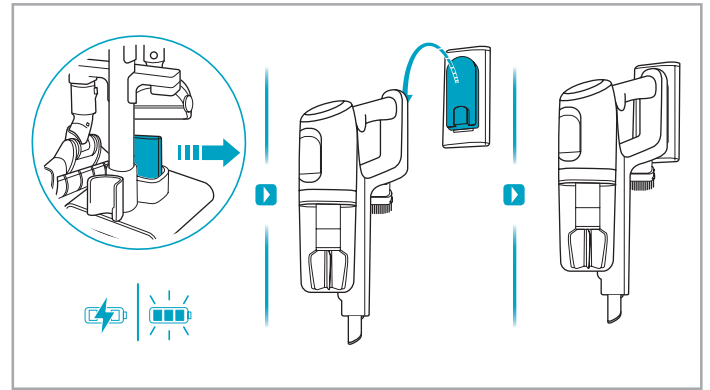

2.5h 100%

- 100%
- 75-100%
- 50-75%
- 25-50%
- 0%

1

2

3 sec

6M 1Y

AUTO
MIN MID TURBO

ON OFF