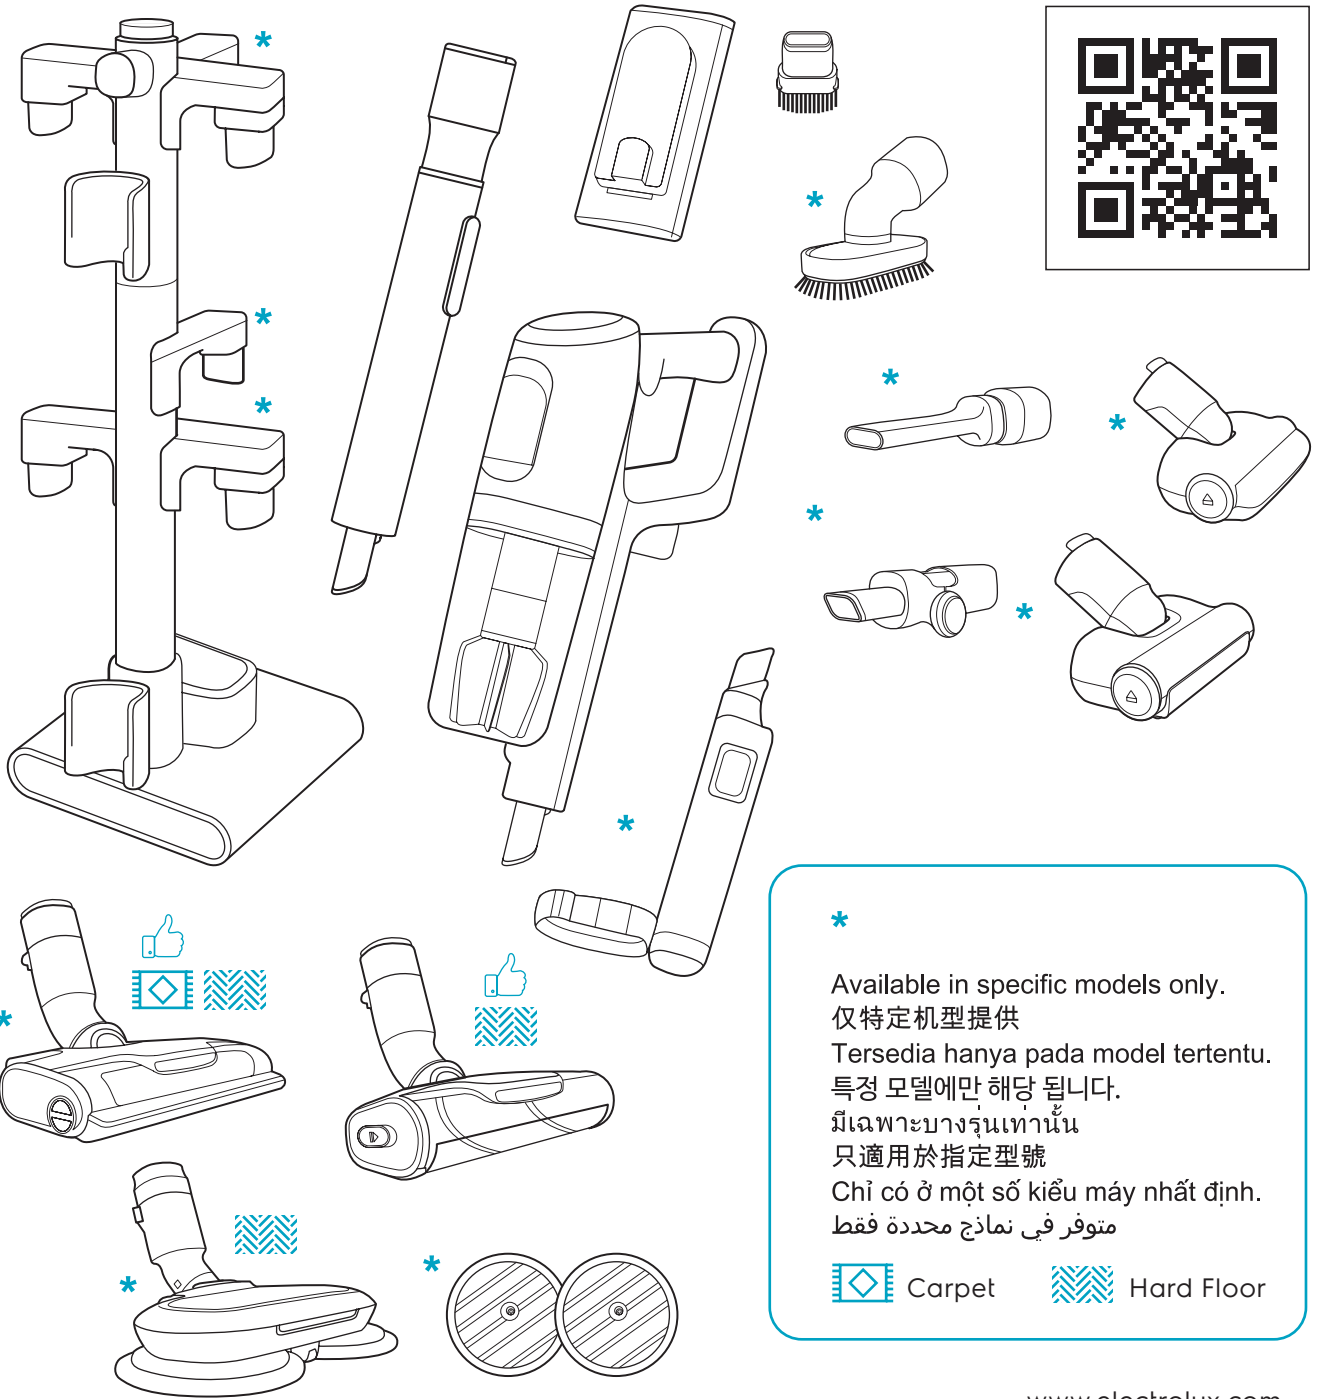

www.electrolux.com