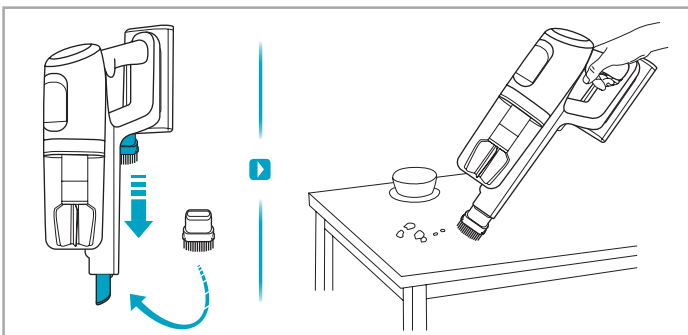

2.5h 100%

- 100%
- 75-100%
- 50-75%
- 25-50%
- 0%

1

2

3 sec

6M 1Y

AUTO
MIN MID TURBO

ON OFF