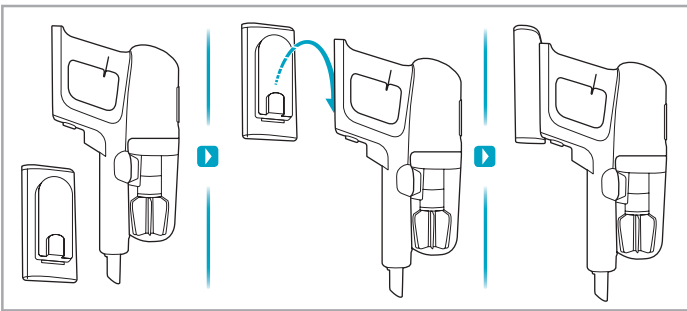

2.5h 100%

- 100%
- 75-100%
- 50-75%
- 25-50%
- 0%

1

2

3 sec

6M 1Y

AUTO
MIN MID TURBO

ON OFF