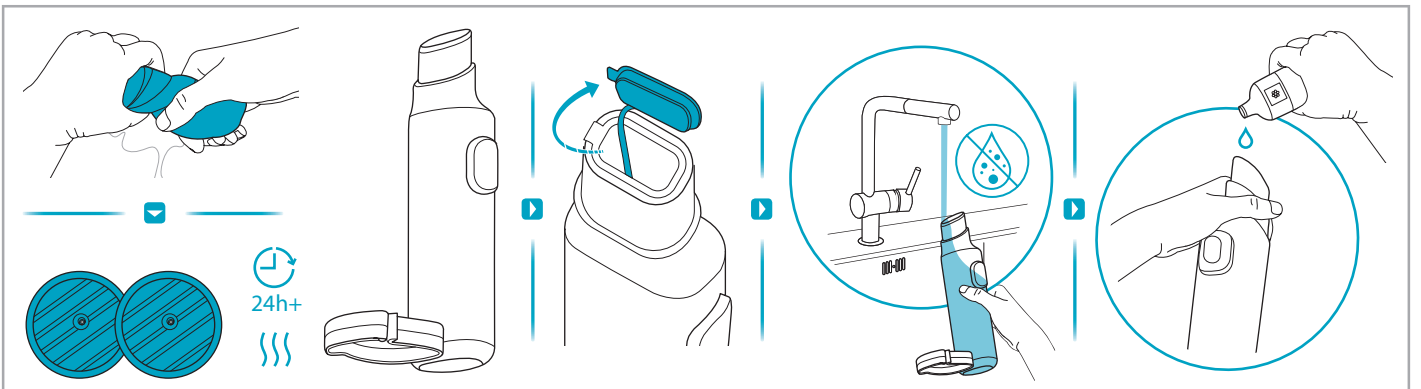

2.5h 100%

- 100%
- 75-100%
- 50-75%
- 25-50%
- 0%

1

2

3 sec

6M 1Y

AUTO
MIN MID TURBO

ON OFF