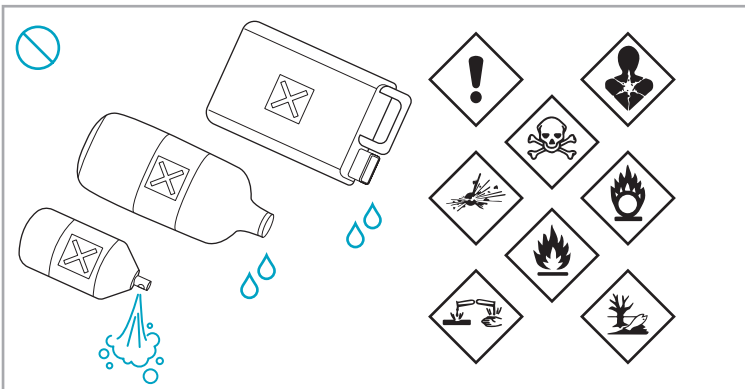

2.5h 100%

- 100%
- 75-100%
- 50-75%
- 25-50%
- 0%

1

2

3 sec

6M 1Y

AUTO
MIN MID TURBO

ON OFF