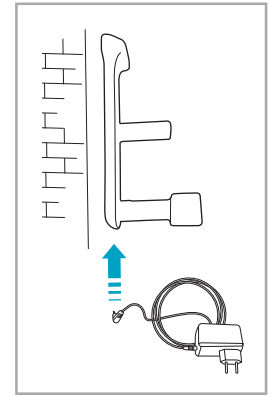

2.5h 100%

- 100%
- 75-100%
- 50-75%
- 25-50%
- 0%

1

2

3 sec

6M 1Y

AUTO
MIN MID TURBO

ON OFF