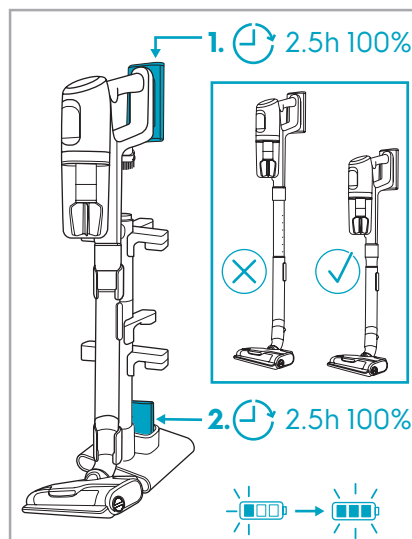

2.5h 100%

- 100%
- 75-100%
- 50-75%
- 25-50%
- 0%

1

2

3 sec

6M 1Y

AUTO
MIN MID TURBO

ON OFF