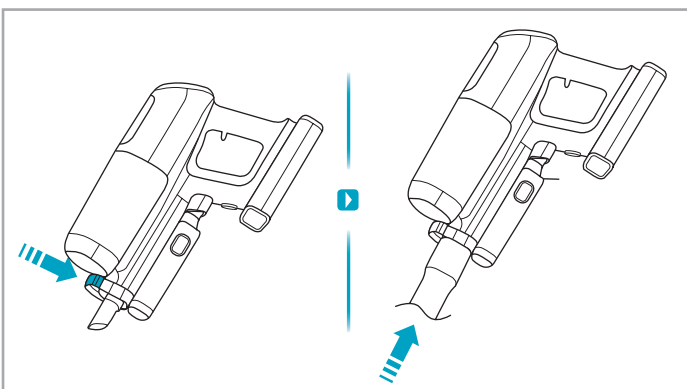

2.5h 100%

- 100%
- 75-100%
- 50-75%
- 25-50%
- 0%

1

2

3 sec

6M 1Y

AUTO
MIN MID TURBO

ON OFF