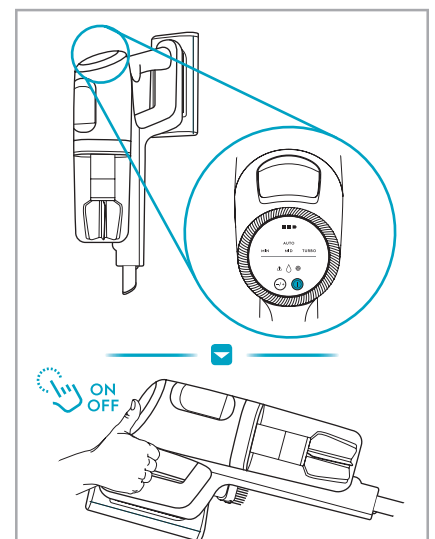

2.5h 100%

- 100%
- 75-100%
- 50-75%
- 25-50%
- 0%

1

2

3 sec

6M 1Y

AUTO
MIN MID TURBO

ON OFF