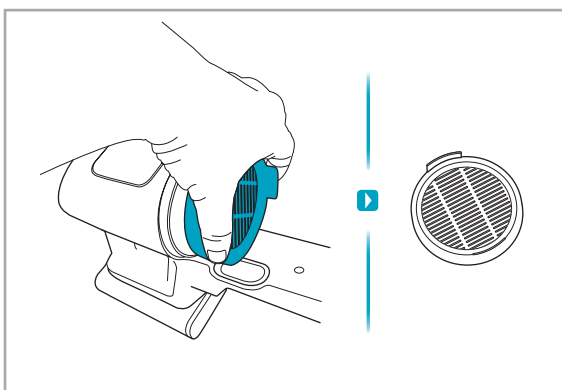

2.5h 100%

- 100%
- 75-100%
- 50-75%
- 25-50%
- 0%

1

2

3 sec

6M 1Y

AUTO
MIN MID TURBO

ON OFF