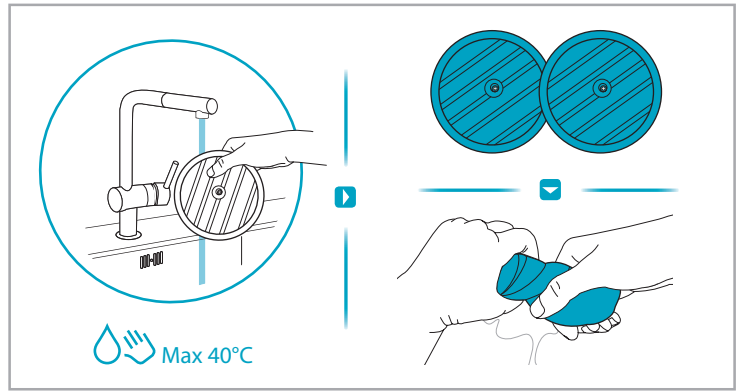

2.5h 100%

- 100%
- 75-100%
- 50-75%
- 25-50%
- 0%

1

2

3 sec

6M 1Y

AUTO
MIN MID TURBO

ON OFF