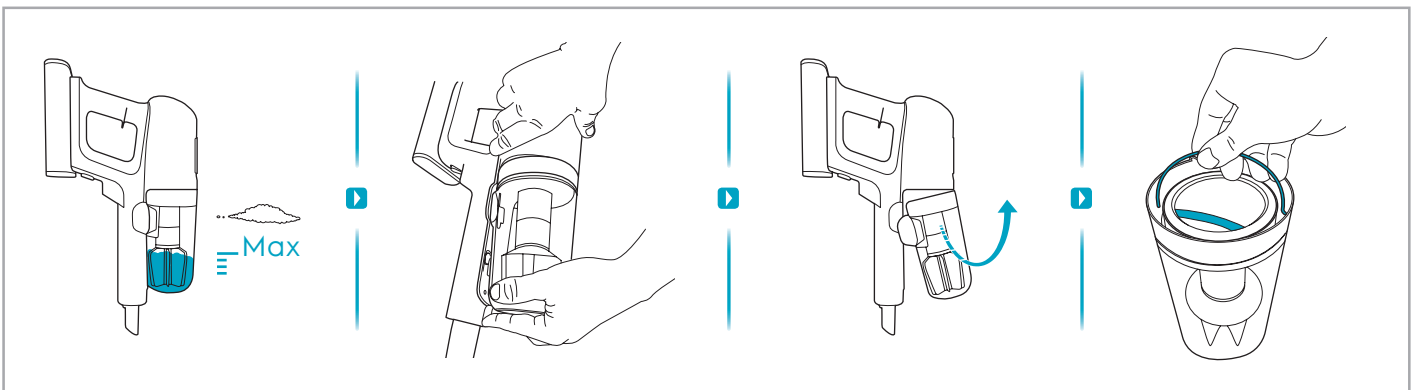

2.5h 100%

- 100%
- 75-100%
- 50-75%
- 25-50%
- 0%

1

2

3 sec

6M 1Y

AUTO
MIN MID TURBO

ON OFF