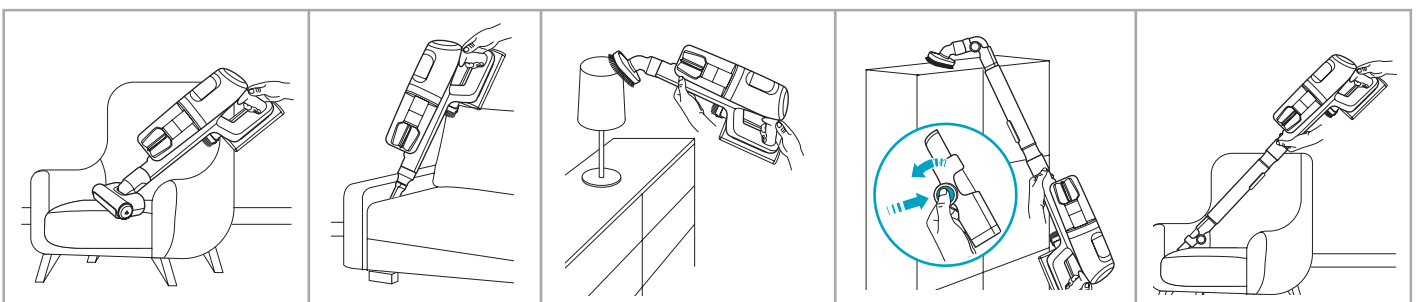

2.5h 100%

- 100%
- 75-100%
- 50-75%
- 25-50%
- 0%

1

2

3 sec

6M 1Y

AUTO
MIN MID TURBO

ON OFF