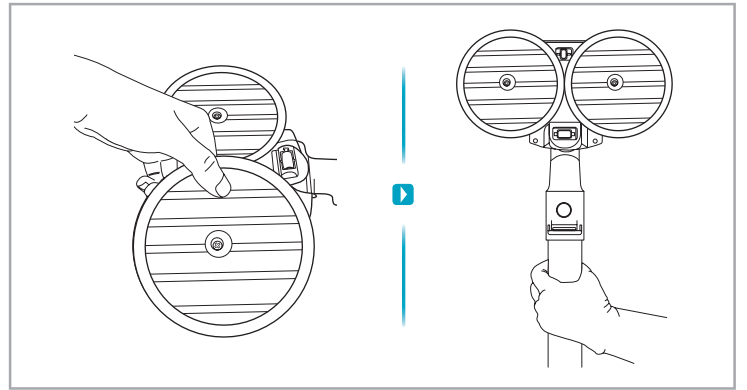

2.5h 100%

- 100%
- 75-100%
- 50-75%
- 25-50%
- 0%

1

2

3 sec

6M 1Y

AUTO
MIN MID TURBO

ON OFF