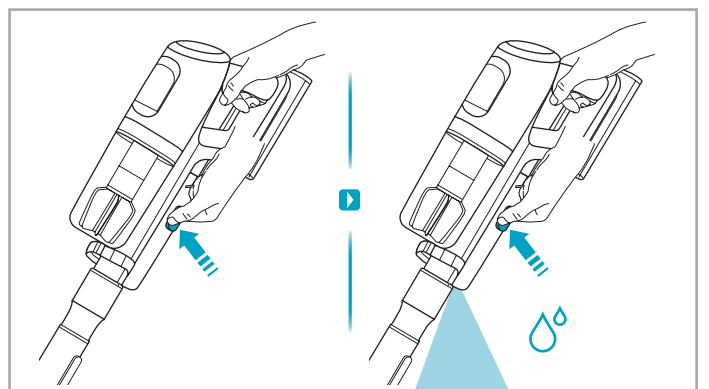

2.5h 100%

- 100%
- 75-100%
- 50-75%
- 25-50%
- 0%

1

2

3 sec

6M 1Y

AUTO
MIN MID TURBO

ON OFF