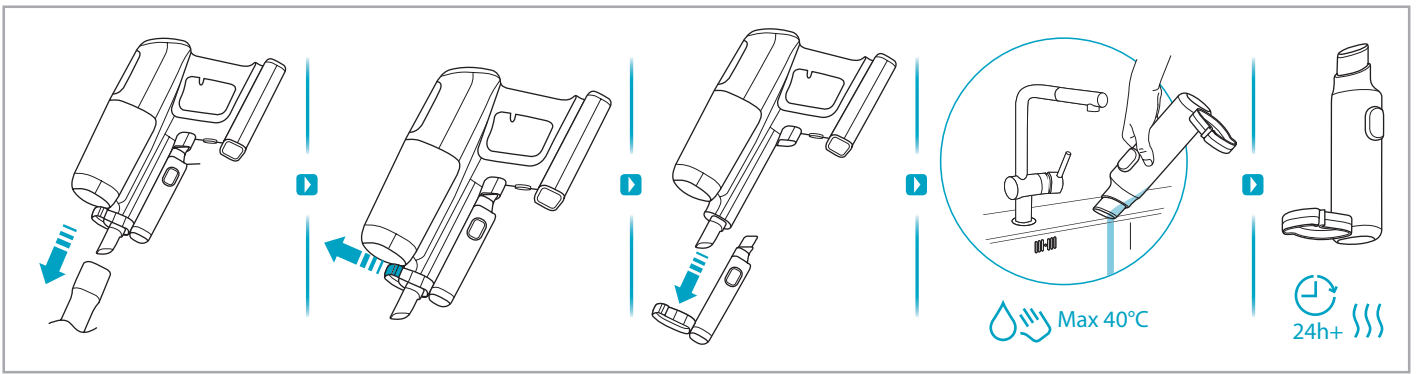

2.5h 100%

- 100%
- 75-100%
- 50-75%
- 25-50%
- 0%

1

2

3 sec

6M 1Y

AUTO
MIN MID TURBO

ON OFF