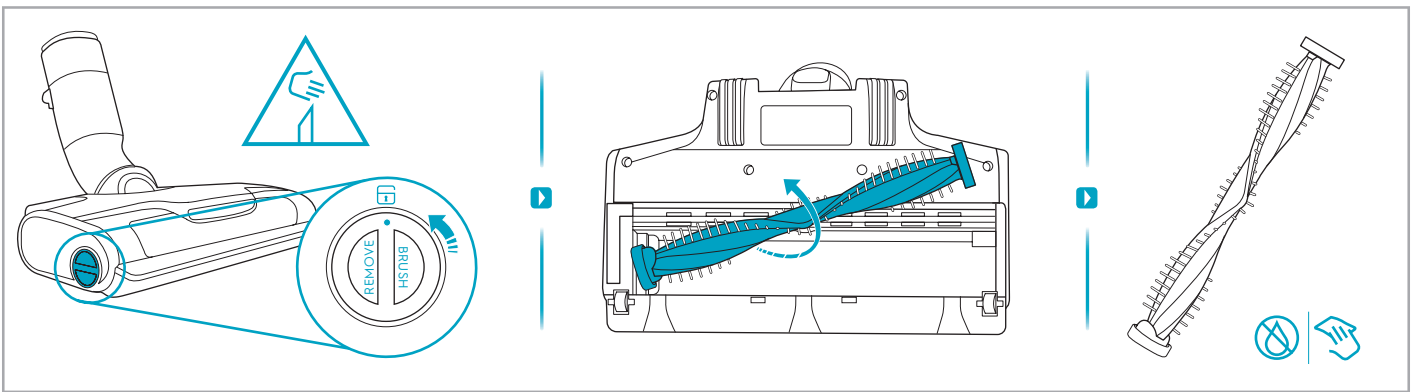

2.5h 100%

- 100%
- 75-100%
- 50-75%
- 25-50%
- 0%

1

2

3 sec

6M 1Y

AUTO
MIN MID TURBO

ON OFF