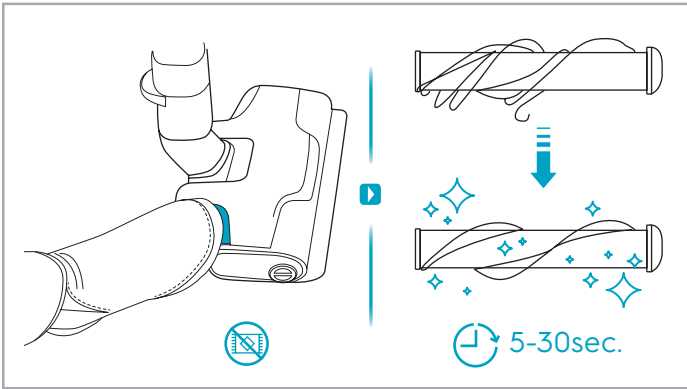

2.5h 100%

- 100%
- 75-100%
- 50-75%
- 25-50%
- 0%

1

2

3 sec

6M 1Y

AUTO
MIN MID TURBO

ON OFF