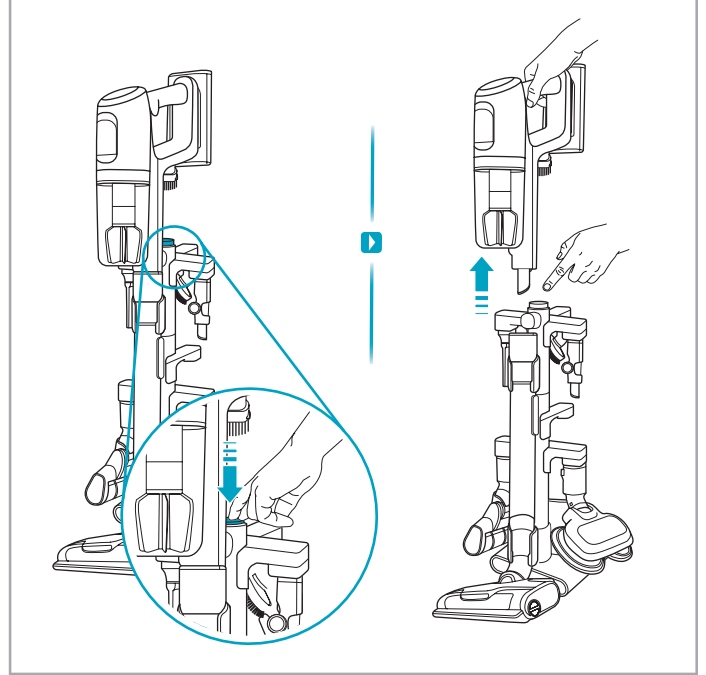

2.5h 100%

- 100%
- 75-100%
- 50-75%
- 25-50%
- 0%

1

2

3 sec

6M 1Y

AUTO
MIN MID TURBO

ON OFF