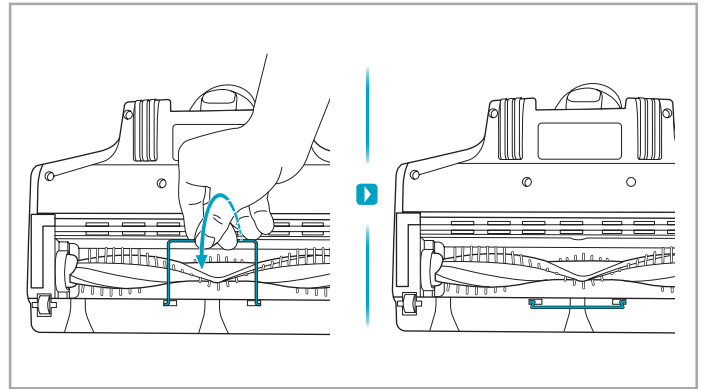

2.5h 100%

- 100%
- 75-100%
- 50-75%
- 25-50%
- 0%

1

2

3 sec

6M 1Y

AUTO
MIN MID TURBO

ON OFF