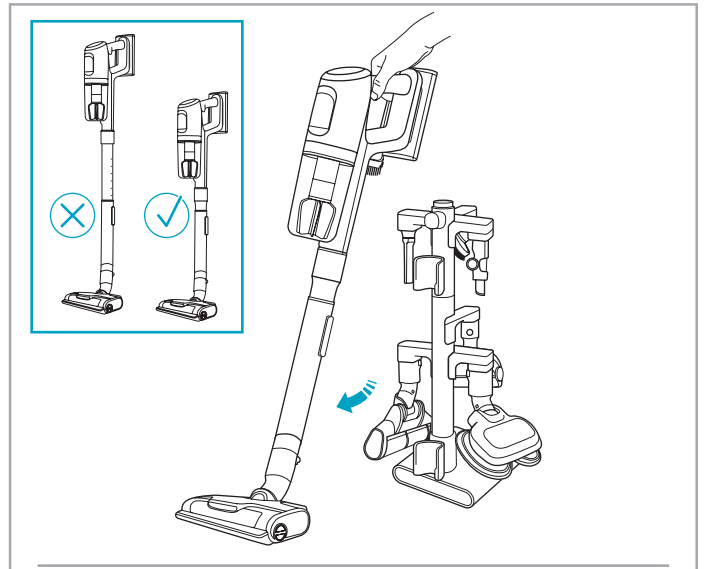

2.5h 100%

- 100%
- 75-100%
- 50-75%
- 25-50%
- 0%

1

2

3 sec

6M 1Y

AUTO
MIN MID TURBO

ON OFF