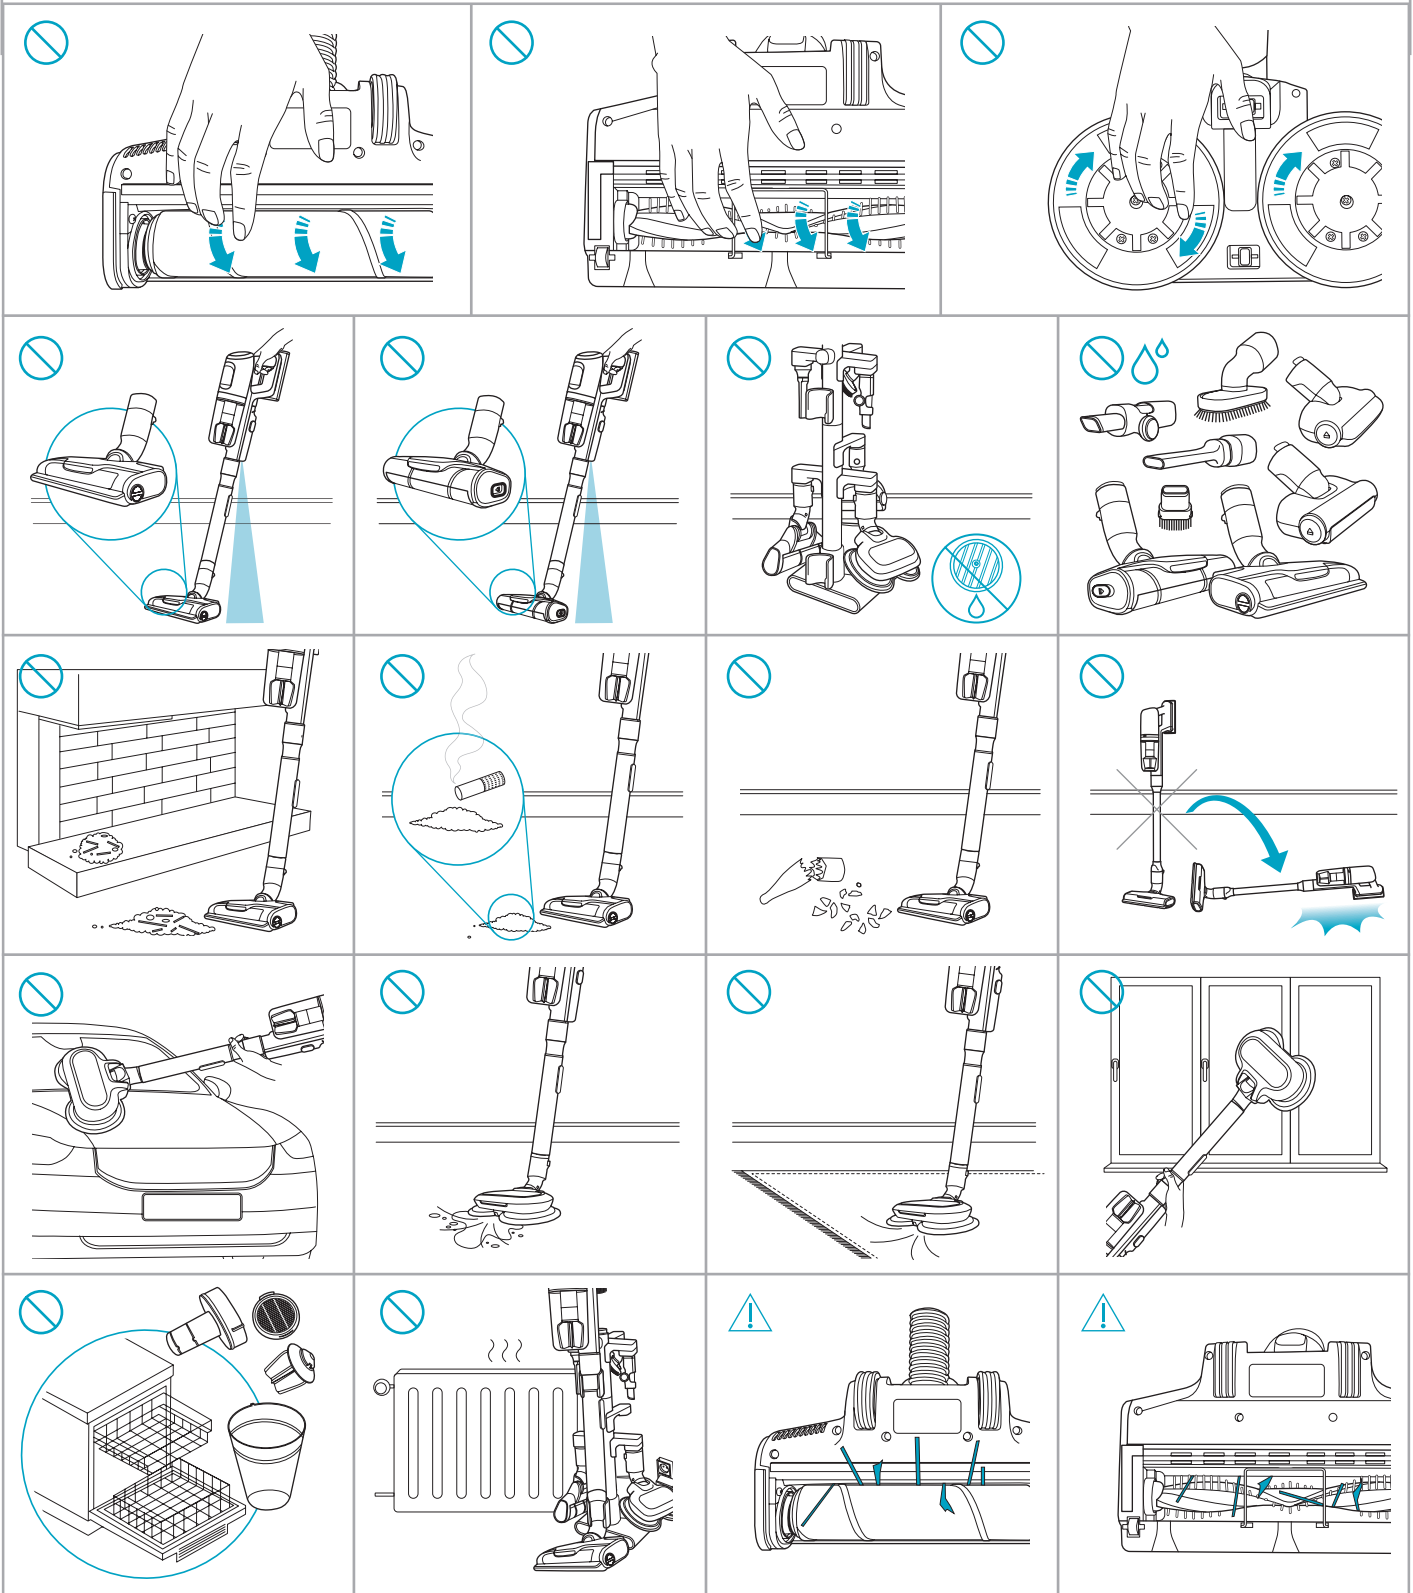

 www.electrolux.com

					
ESKW4 900 923 436 Yearly performance Kit	KIT23 900 923 383 Home and car kit	KIT22 900 923 354 Duster kit	ZE155 900 923 379 PetPro+	ZE149 900 923 380 BedProPower+	ZE149A 900 923 381 BedProPowerUV+
					
ZE156 900 923 369 PowerPro hard floor nozzle	ZE157 900 923 438 PowerPro mop nozzle	ZE158 900 923 440 Standard pads	ZE159 900 923 442 Delicate pads	ZE146 900 923 361 Duster	ZE153 900 923 405 Trinity pet nozzle