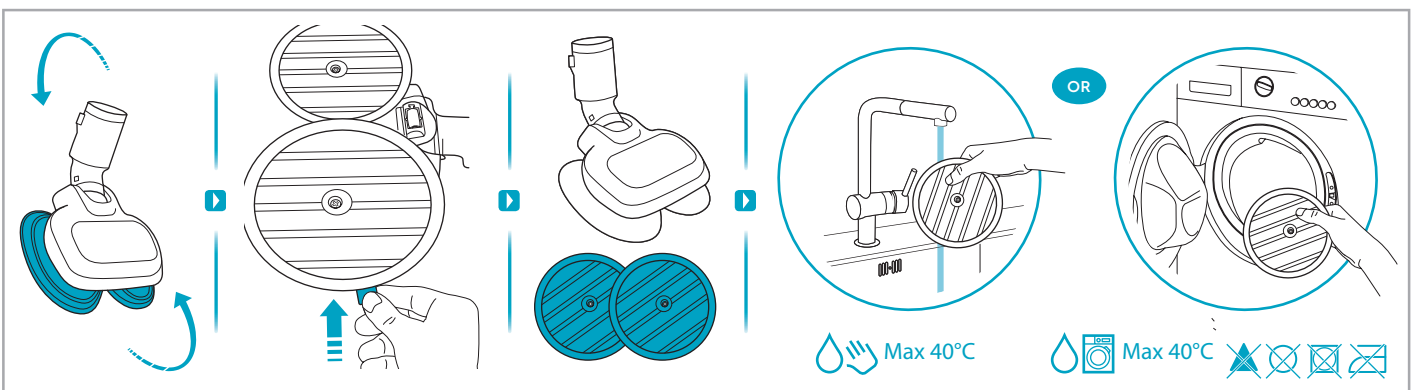

2.5h 100%

- 100%
- 75-100%
- 50-75%
- 25-50%
- 0%

1

2

3 sec

6M 1Y

AUTO
MIN MID TURBO

ON OFF