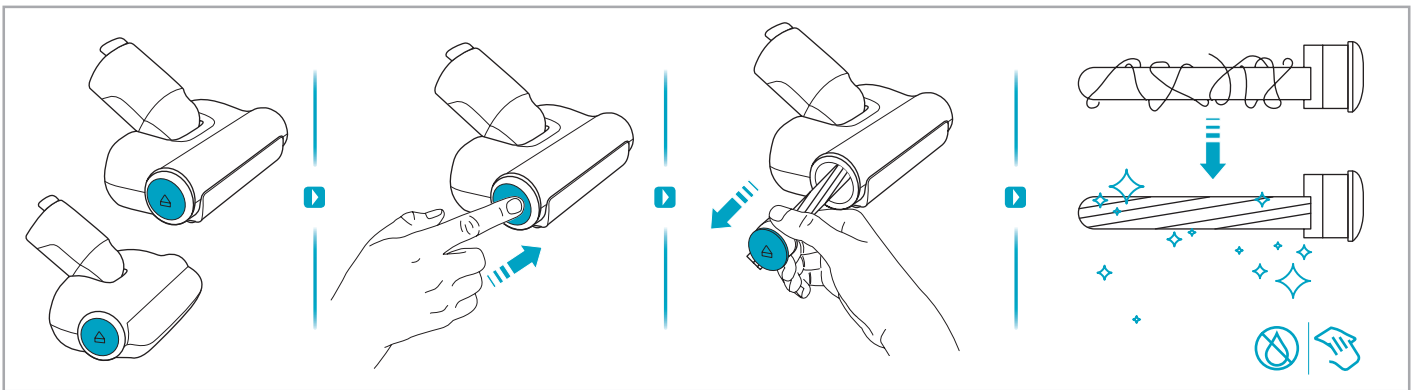

2.5h 100%

- 100%
- 75-100%
- 50-75%
- 25-50%
- 0%

1

2

3 sec

6M 1Y

AUTO
MIN MID TURBO

ON OFF