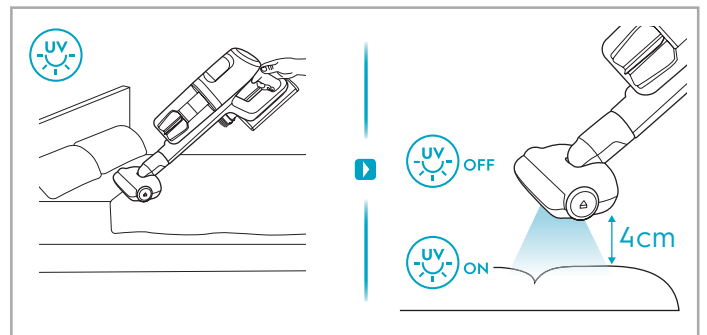

2.5h 100%

- 100%
- 75-100%
- 50-75%
- 25-50%
- 0%

1

2

3 sec

6M 1Y

AUTO
MIN MID TURBO

ON OFF