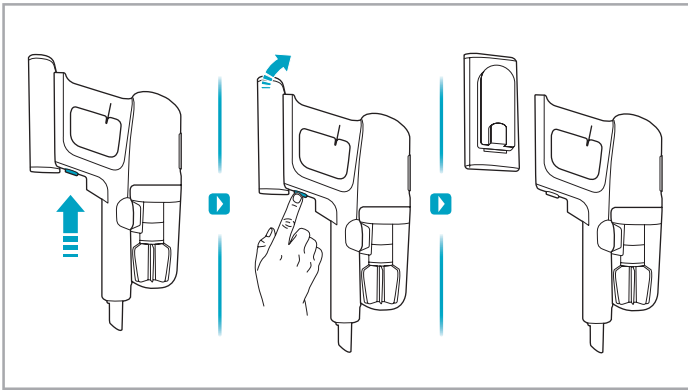

2.5h 100%

- 100%
- 75-100%
- 50-75%
- 25-50%
- 0%

1

2

3 sec

6M 1Y

AUTO
MIN MID TURBO

ON OFF