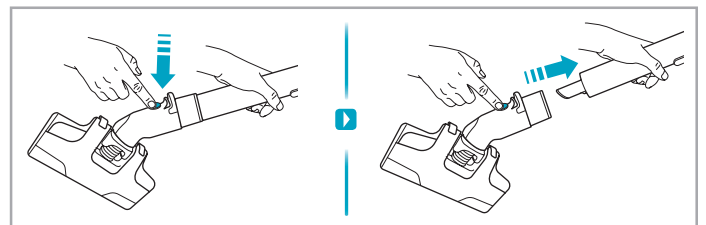

2.5h 100%

- 100%
- 75-100%
- 50-75%
- 25-50%
- 0%

1

2

3 sec

6M 1Y

AUTO
MIN MID TURBO

ON OFF