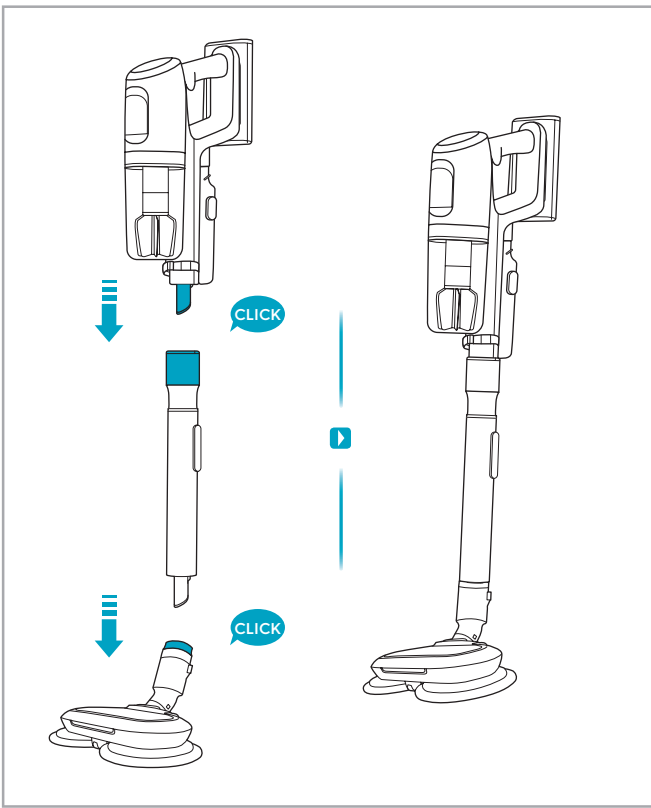

2.5h 100%

- 100%
- 75-100%
- 50-75%
- 25-50%
- 0%

1

2

3 sec

6M 1Y

AUTO
MIN MID TURBO

ON OFF