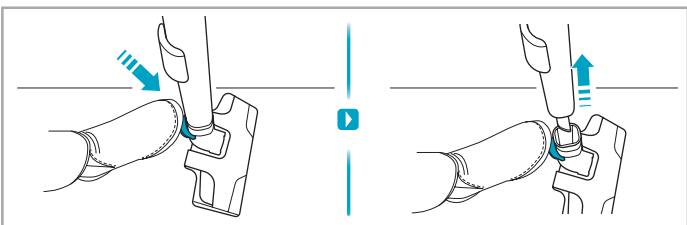

2.5h 100%

- 100%
- 75-100%
- 50-75%
- 25-50%
- 0%

1

2

3 sec

6M 1Y

AUTO
MIN MID TURBO

ON OFF