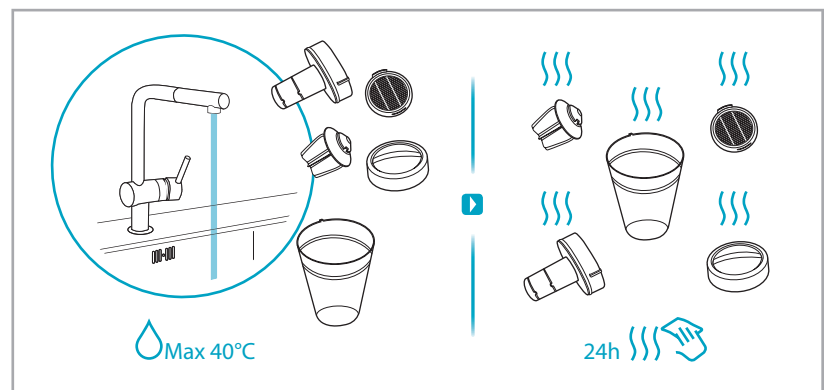

2.5h 100%

- 100%
- 75-100%
- 50-75%
- 25-50%
- 0%

1

2

3 sec

6M 1Y

AUTO
MIN MID TURBO

ON OFF