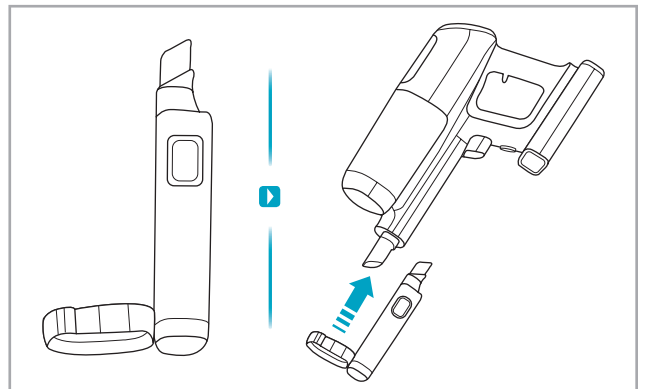

2.5h 100%

- 100%
- 75-100%
- 50-75%
- 25-50%
- 0%

1

2

3 sec

6M 1Y

AUTO
MIN MID TURBO

ON OFF