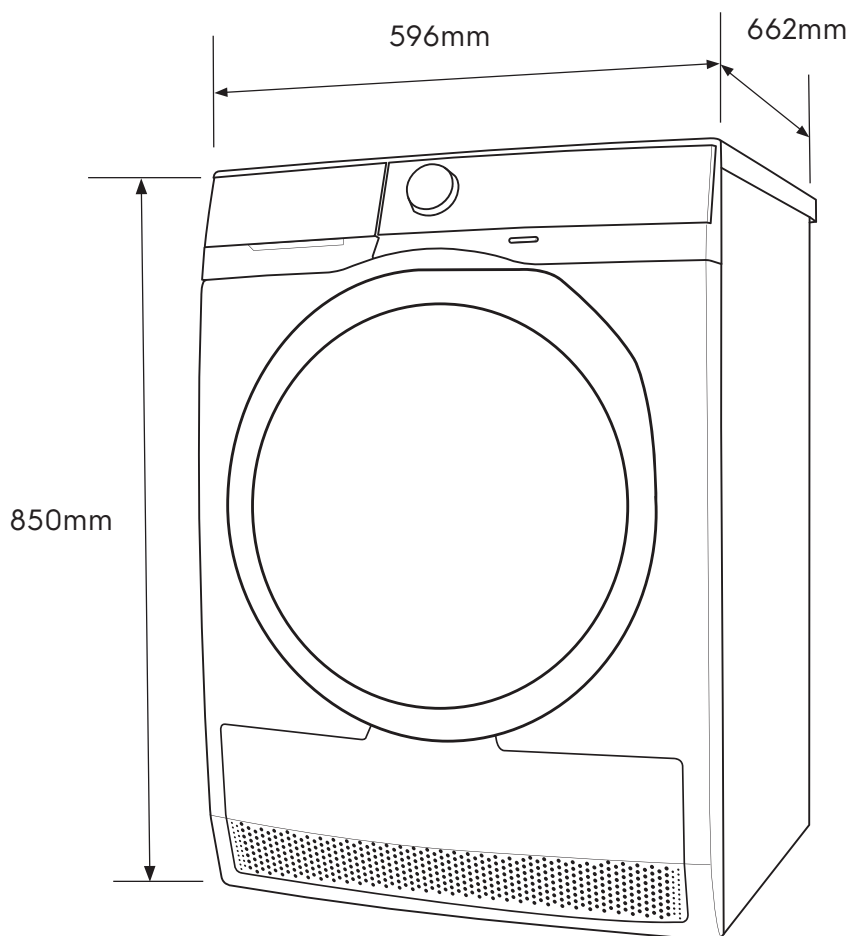

Dimension Guide

Heat Pump Dryer

Model:
EDH803P5WC

Dimensions

	width	height	depth
Product (mm)	596	850	662

Please note! Dimensions to be used as a guide only. All customers MUST refer to the user manual supplied with the product for detailed installation instructions.

© 2024 Electrolux S.E.A PTE. LTD. ELX_DIM_EDH803P5WC_ANZ_EN_Jul24

Model:
EDH803P5WC