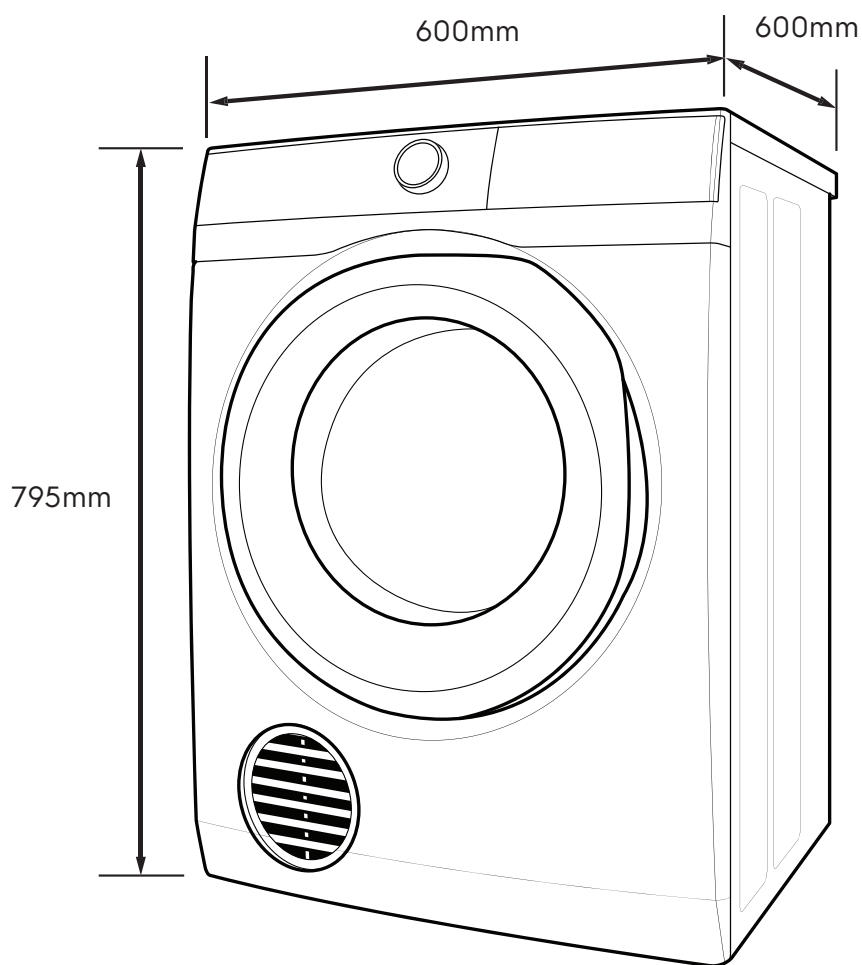

# Dimension Guide

## Vented Dryer

**Model:**  
EDV705H3WC

### Dimensions

	width	height	depth
Product (mm)	600	795	600

**Please note!** Dimensions to be used as a guide only. All customers MUST refer to the user manual supplied with the product for detailed installation instructions.