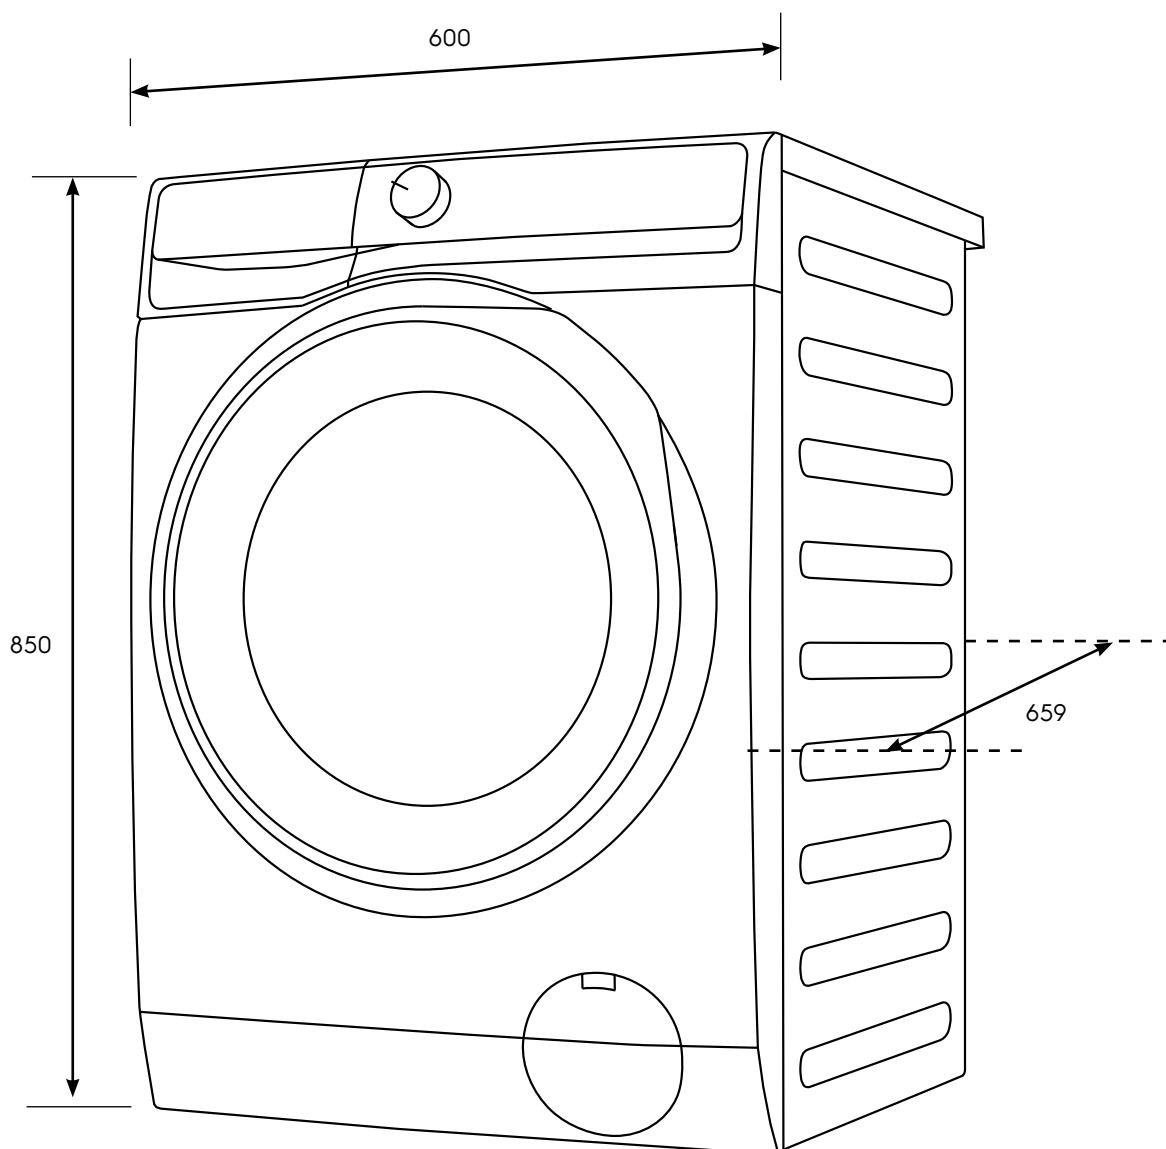

# Dimension Guide

## Washing machine

**Model:**  
EWF1043R7WC

Dimensions			
	width	height	depth
Product (mm)	600	850	659

**Please note!** Dimensions to be used as a guide only. All customers MUST refer to the user manual supplied with the product for detailed installation instructions.