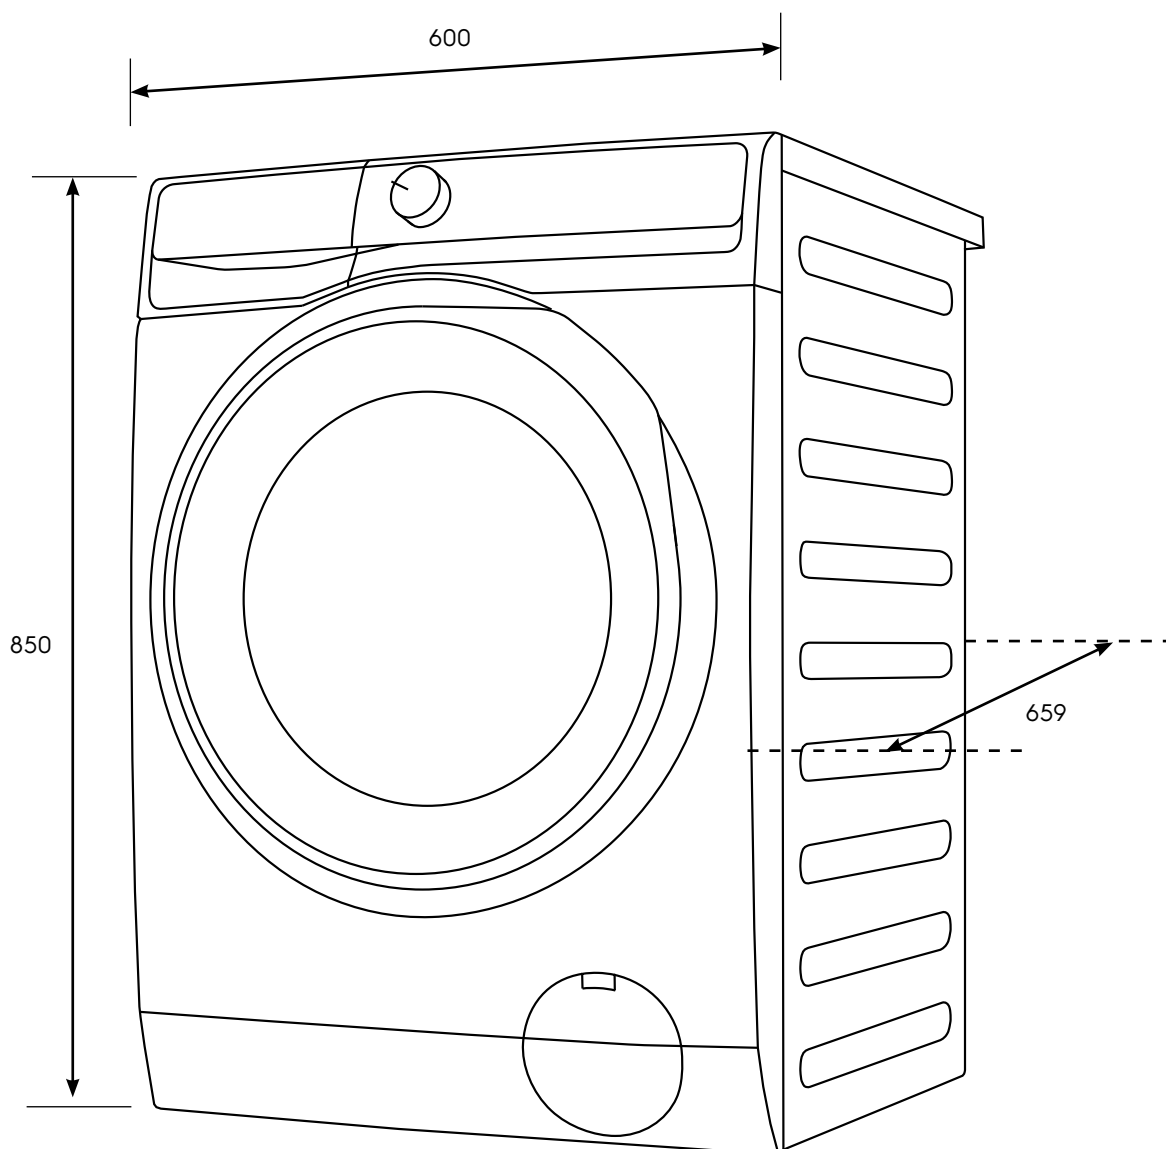

Dimension Guide

Washing machine

Model:
EWF1043R7SC

Dimensions			
	width	height	depth
Product (mm)	600	850	659

Please note! Dimensions to be used as a guide only. All customers MUST refer to the user manual supplied with the product for detailed installation instructions.