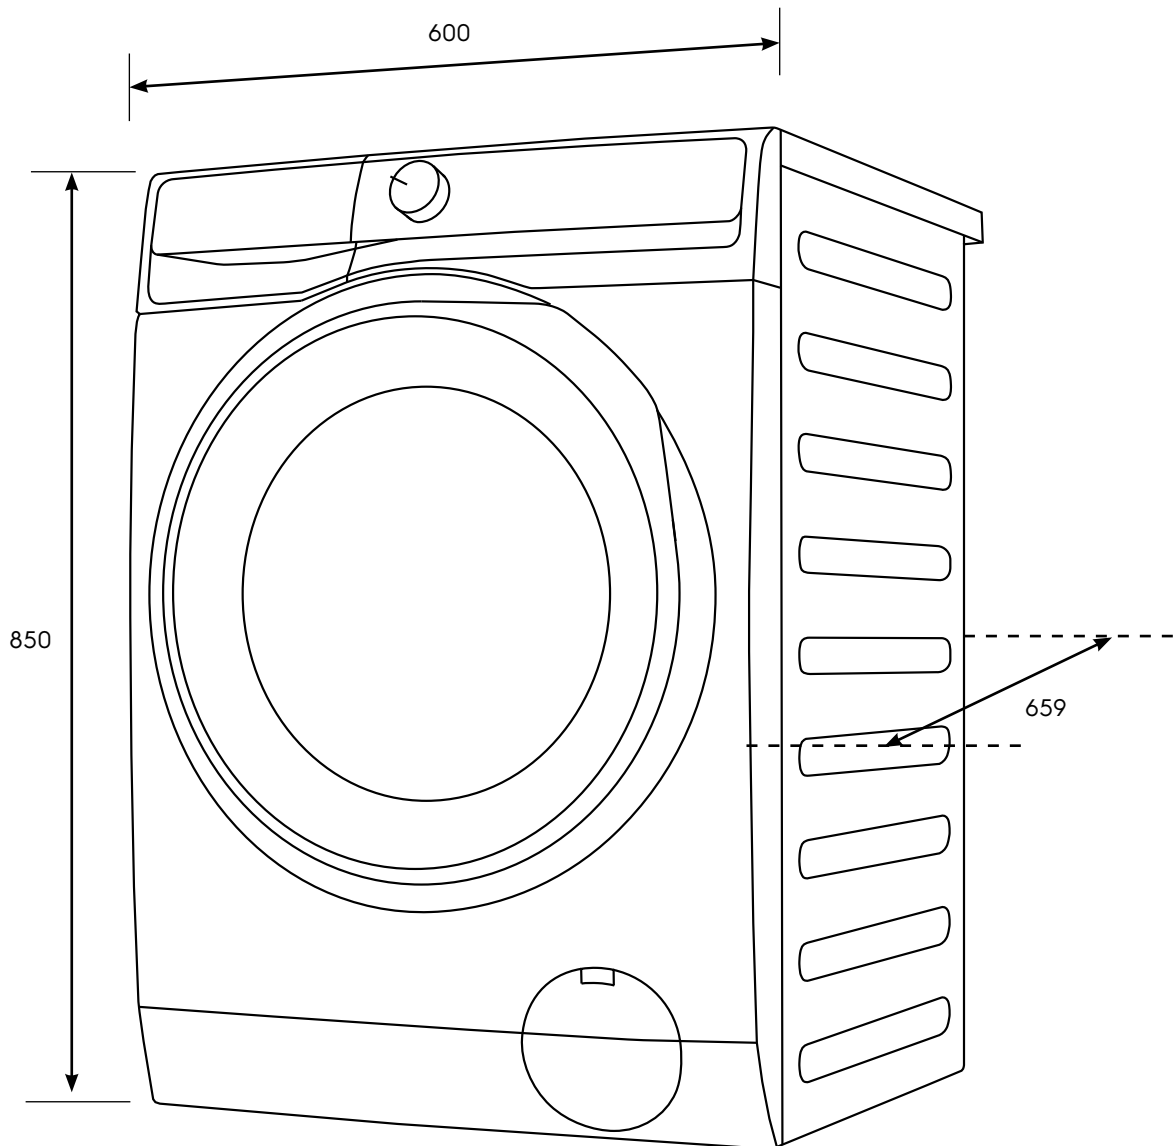

# Dimension Guide

## Washer dryer

**Model:**  
EWW1242R9SC

Dimensions			
	width	height	depth
Product (mm)	600	850	659

**Please note!** Dimensions to be used as a guide only. All customers MUST refer to the user manual supplied with the product for detailed installation instructions.  
© 2024 Electrolux S.E.A PTE. LTD. ELX\_DIM\_EWW1242R9SC\_ANZ\_Mar24